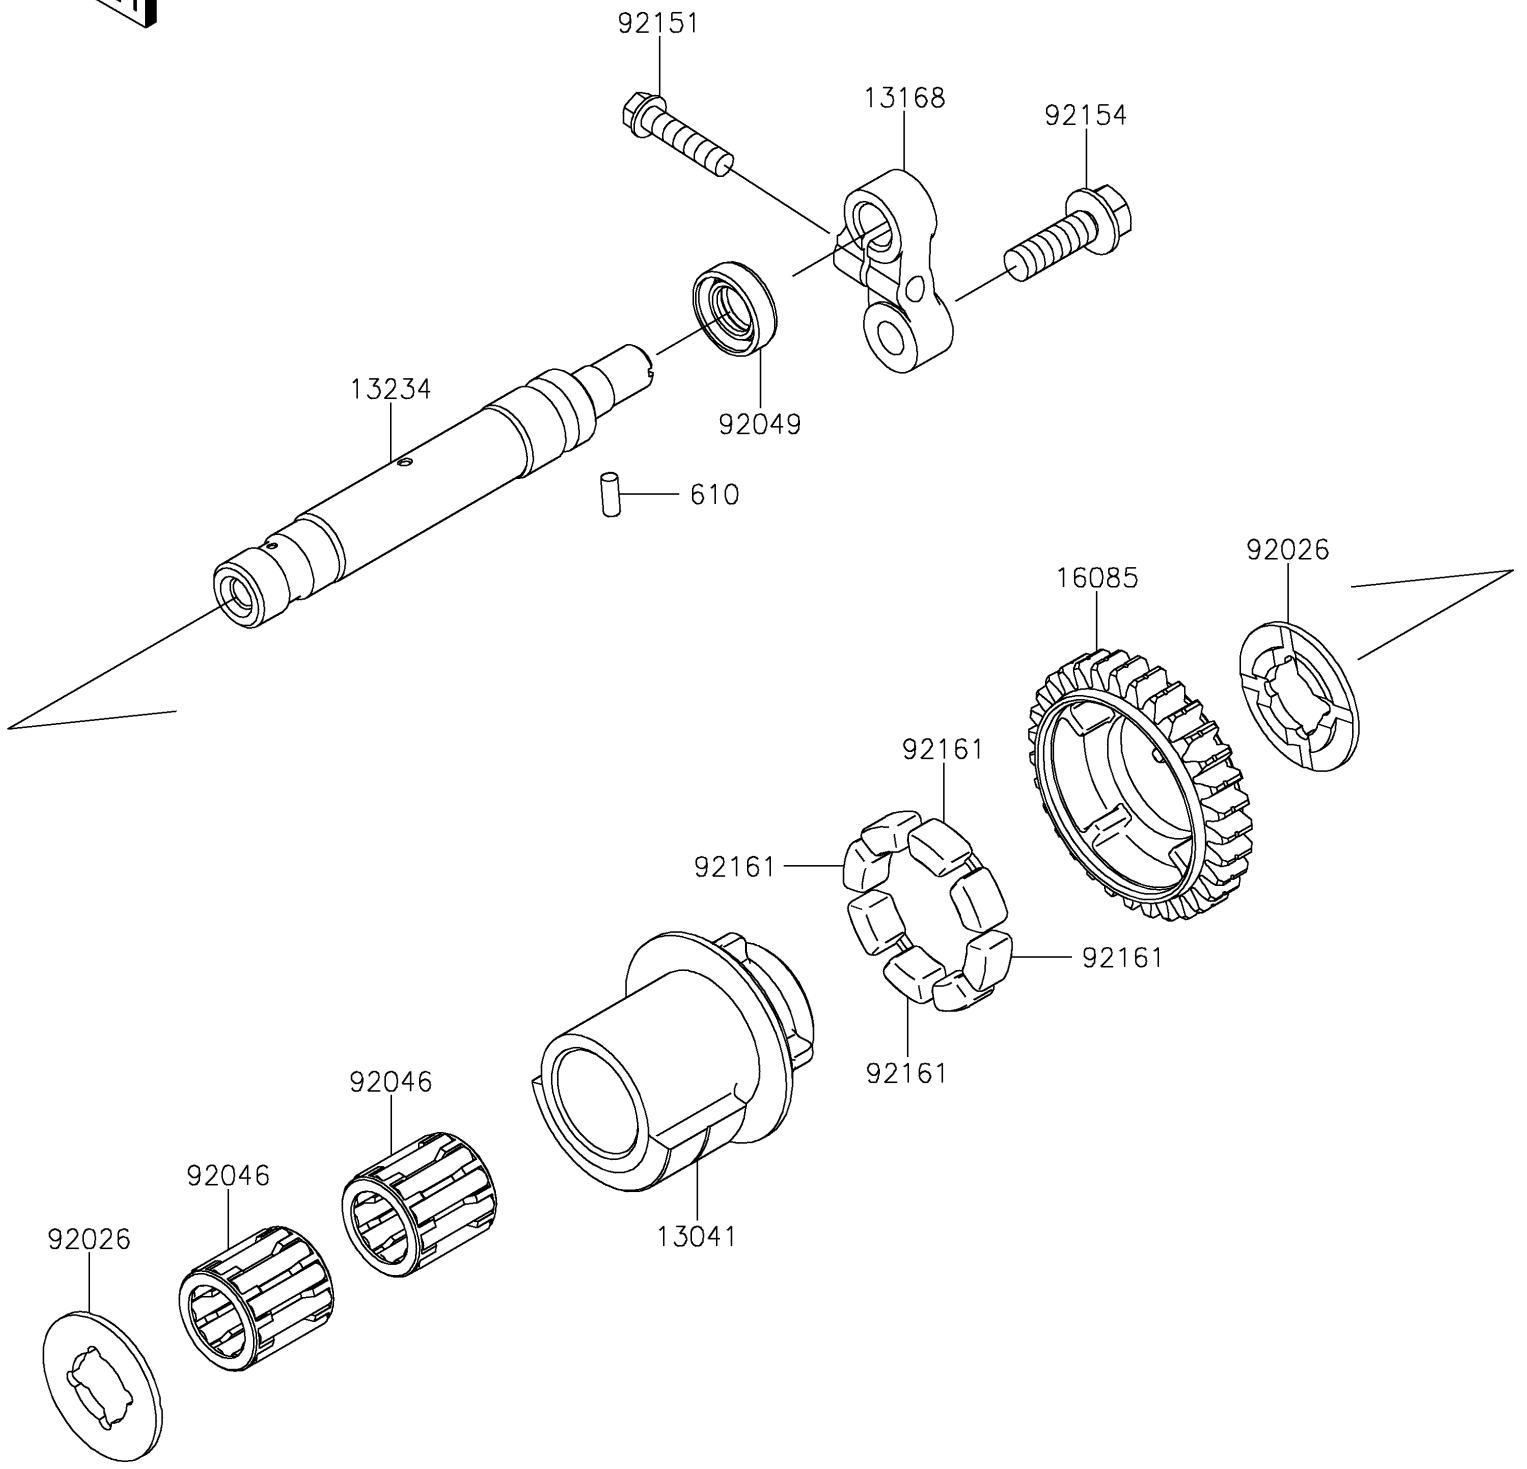

2022 Z900 ABS PARTS DIAGRAM

Balancer

E1323

2022 Z900 ABS PARTS LIST

Balancer

ITEM NAME	PART NUMBER	QUANTITY
BALANCER (Ref # 13041)	13041-0559	1
LEVER (Ref # 13168)	13168-0115	1
SHAFT-COMP (Ref # 13234)	13234-0038	1
GEAR,BALANCER,31T (Ref # 16085)	16085-0134	1
SPACER (Ref # 92026)	92026-0082	2
BEARING-NEEDLE (Ref # 92046)	92046-1266	2
SEAL-OIL,TC 12X22X7 (Ref # 92049)	92049-2204	1
BOLT,FLANGED-SMALL,6X25 (Ref # 92151)	92151-1930	1
BOLT,FLANGED,8X30 (Ref # 92154)	92154-1796	1
DAMPER (Ref # 92161)	92161-1055	4
ROLLER,4X10 (Ref # 610)	610A0410	1