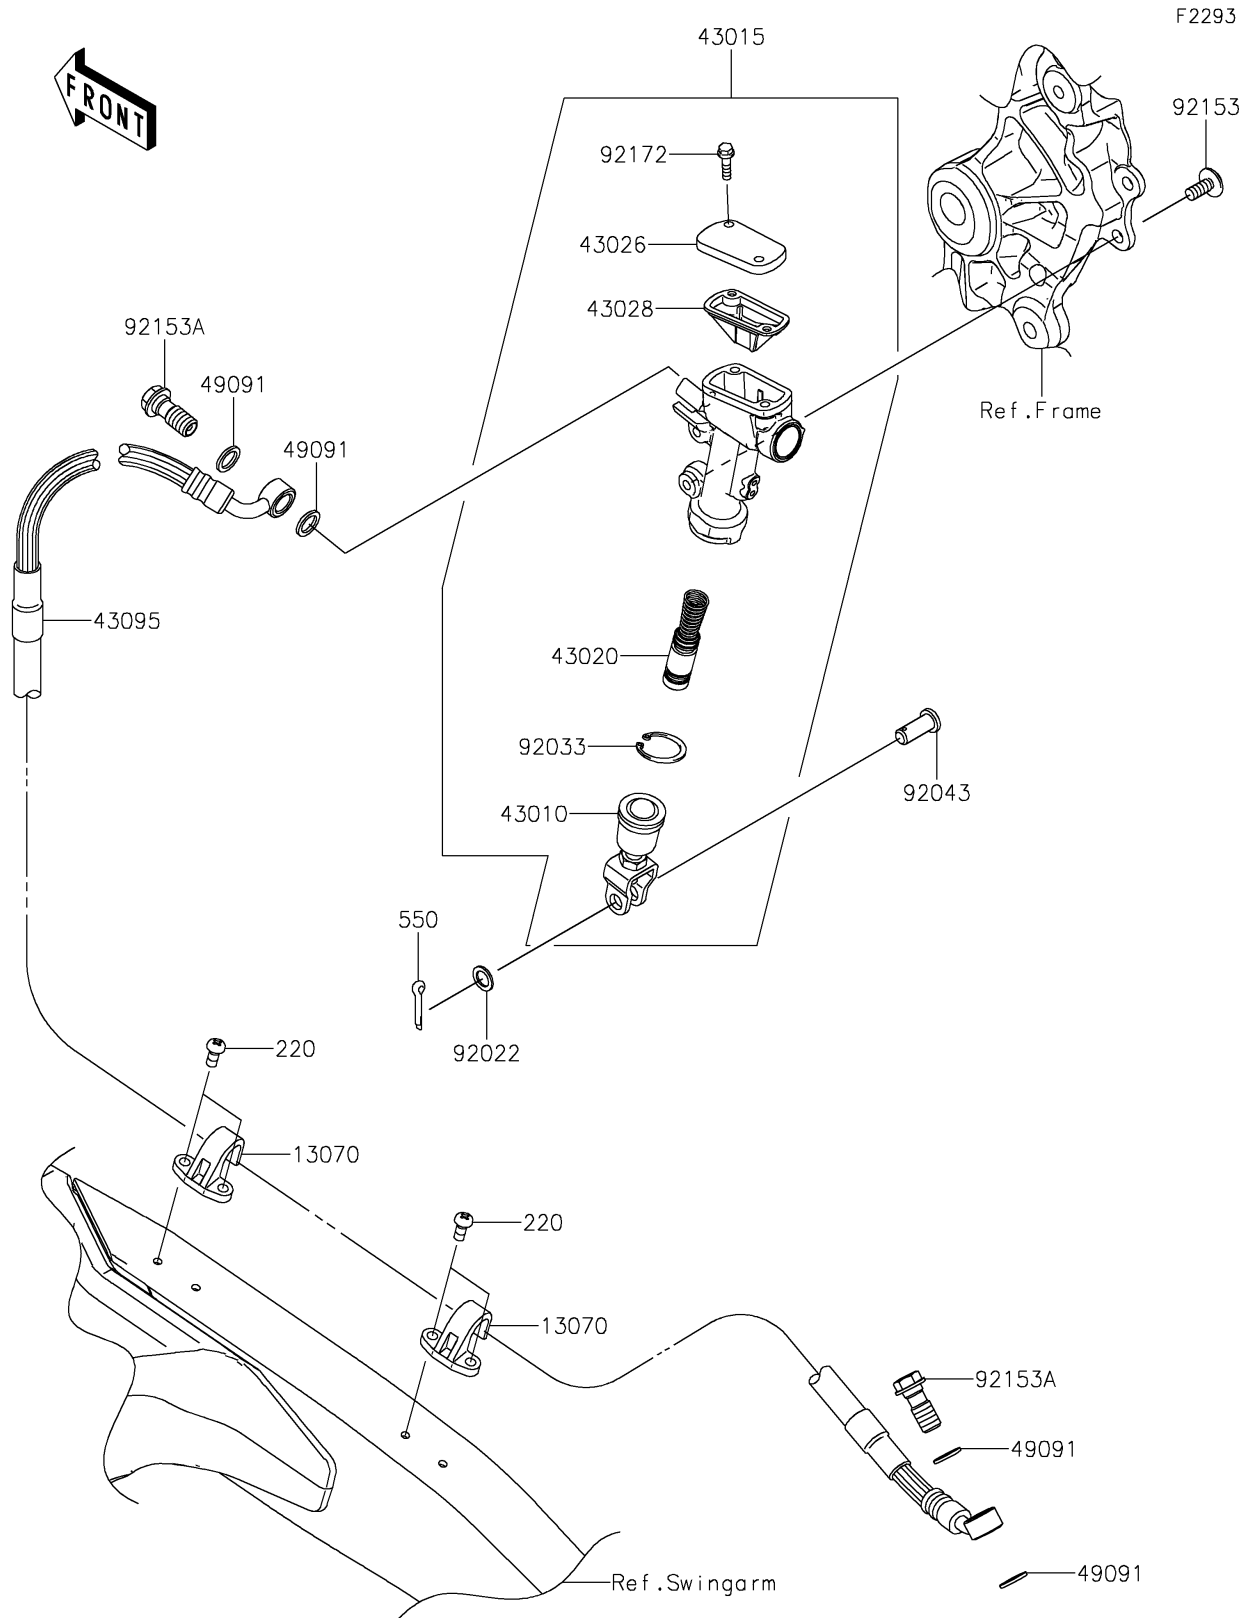

2021 KX™ 450 PARTS DIAGRAM

Rear Master Cylinder

2021 KX™ 450 PARTS LIST

Rear Master Cylinder

ITEM NAME	PART NUMBER	QUANTITY
GUIDE,BRAKE HOSE (Ref # 13070)	13070-0826	2
ROD-ASSY-BRAKE (Ref # 43010)	43010-1087	1
CYLINDER-ASSY-MASTER,RR (Ref # 43015)	43015-0694	1
PISTON-COMP-BRAKE (Ref # 43020)	43020-1094	1
CAP-BRAKE (Ref # 43026)	43026-0023	1
DIAPHRAGM (Ref # 43028)	43028-1092	1
HOSE-BRAKE,RR,555MM (Ref # 43095)	43095-1546	1
WASHER-SEAL,10.1X14.5X1.5 (Ref # 49091)	49091-0001	4
WASHER,8.5X13X1 (Ref # 92022)	92022-1028	1
RING-SNAP,20.9X24.6X1.2 (Ref # 92033)	92033-0079	1
PIN (Ref # 92043)	92043-0004	1
BOLT,SOCKET,6X14 (Ref # 92153)	92153-1021	2
BOLT,OIL,L=23 (Ref # 92153A)	92153-1419	2
SCREW (Ref # 92172)	92172-1064	2
SCREW-PAN-CROS,5X10 (Ref # 220)	220AA0510	4
PIN-COTTER,2.0X15 (Ref # 550)	550AA2015	1