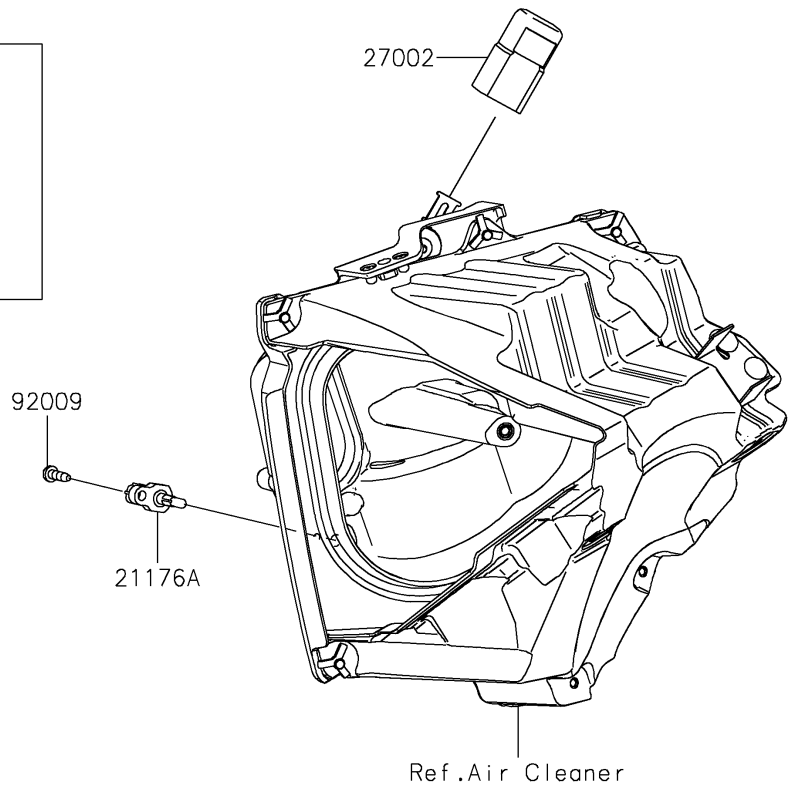

# 2023 KX™ 450 PARTS DIAGRAM

Fuel Injection

E1530

### Fuel Injection

ITEM NAME	PART NUMBER	QUANTITY
CONTROL UNIT-ELECTRONIC (Ref # 21175)	21175-1361	1
SENSOR,WATER TEMP (Ref # 21176)	21176-0009	1
SENSOR,AIR TEMPERATURE (Ref # 21176A)	21176-0048	1
SENSOR,VEHICLE-DOWN (Ref # 21176B)	21176-0704	1
RELAY-ASSY (Ref # 27002)	27002-1086	1
SCREW,TAPPING,5X16 (Ref # 92009)	92009-1984	1
RING-O,9.5X1.9 (Ref # 92055)	92055-0016	1
DAMPER (Ref # 92161)	92161-0951	1
DAMPER,ECU (Ref # 92161A)	92161-0976	1