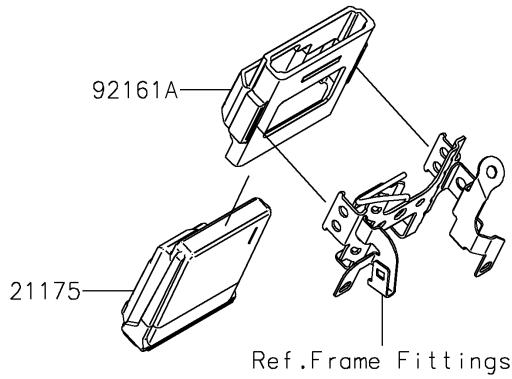

# 2023 KX™ 450 PARTS DIAGRAM

Fuel Injection

E1530

### Fuel Injection

ITEM NAME	PART NUMBER	QUANTITY
CONTROL UNIT-ELECTRONIC (Ref # 21175)	21175-1361	1
SENSOR,WATER TEMP (Ref # 21176)	21176-0009	1
SENSOR,AIR TEMPERATURE (Ref # 21176A)	21176-0048	1
SENSOR,VEHICLE-DOWN (Ref # 21176B)	21176-0704	1
RELAY-ASSY (Ref # 27002)	27002-1086	1
SCREW,TAPPING,5X16 (Ref # 92009)	92009-1984	1
RING-O,9.5X1.9 (Ref # 92055)	92055-0016	1
DAMPER (Ref # 92161)	92161-0951	1
DAMPER,ECU (Ref # 92161A)	92161-0976	1