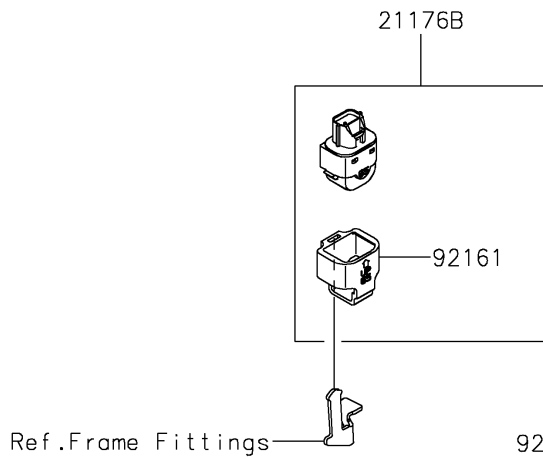

# 2023 KX™ 450 PARTS DIAGRAM

Fuel Injection

E1530

### Fuel Injection

ITEM NAME	PART NUMBER	QUANTITY
CONTROL UNIT-ELECTRONIC (Ref # 21175)	21175-1361	1
SENSOR,WATER TEMP (Ref # 21176)	21176-0009	1
SENSOR,AIR TEMPERATURE (Ref # 21176A)	21176-0048	1
SENSOR,VEHICLE-DOWN (Ref # 21176B)	21176-0704	1
RELAY-ASSY (Ref # 27002)	27002-1086	1
SCREW,TAPPING,5X16 (Ref # 92009)	92009-1984	1
RING-O,9.5X1.9 (Ref # 92055)	92055-0016	1
DAMPER (Ref # 92161)	92161-0951	1
DAMPER,ECU (Ref # 92161A)	92161-0976	1