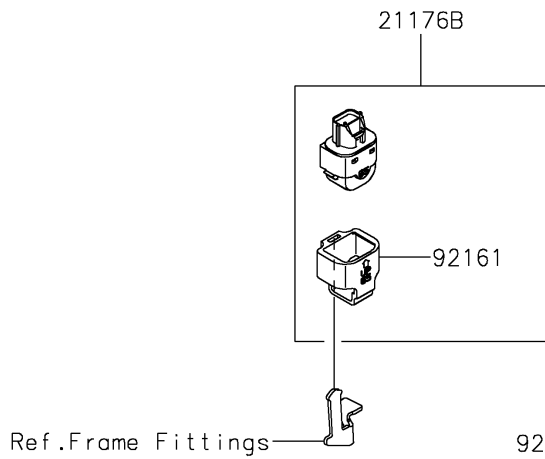

# 2022 KX™ 450 PARTS DIAGRAM

Fuel Injection

E1530

### Fuel Injection

ITEM NAME	PART NUMBER	QUANTITY
CONTROL UNIT-ELECTRONIC (Ref # 21175)	21175-1361	1
SENSOR,WATER TEMP (Ref # 21176)	21176-0009	1
SENSOR,AIR TEMPERATURE (Ref # 21176A)	21176-0048	1
SENSOR,VEHICLE-DOWN (Ref # 21176B)	21176-0704	1
RELAY-ASSY (Ref # 27002)	27002-1086	1
SCREW,TAPPING,5X16 (Ref # 92009)	92009-1984	1
RING-O,9.5X1.9 (Ref # 92055)	92055-0016	1
DAMPER (Ref # 92161)	92161-0951	1
DAMPER,ECU (Ref # 92161A)	92161-0976	1