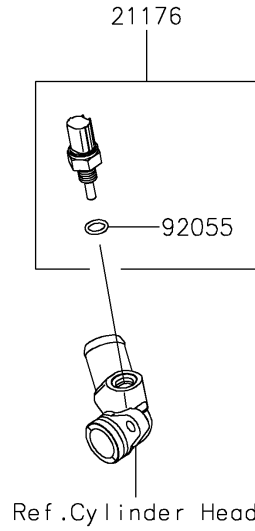

# 2022 KX™ 450 PARTS DIAGRAM

Fuel Injection

E1530

## 2022 KX™ 450 PARTS LIST

### Fuel Injection

ITEM NAME	PART NUMBER	QUANTITY
CONTROL UNIT-ELECTRONIC (Ref # 21175)	21175-1361	1
SENSOR,WATER TEMP (Ref # 21176)	21176-0009	1
SENSOR,AIR TEMPERATURE (Ref # 21176A)	21176-0048	1
SENSOR,VEHICLE-DOWN (Ref # 21176B)	21176-0704	1
RELAY-ASSY (Ref # 27002)	27002-1086	1
SCREW,TAPPING,5X16 (Ref # 92009)	92009-1984	1
RING-O,9.5X1.9 (Ref # 92055)	92055-0016	1
DAMPER (Ref # 92161)	92161-0951	1
DAMPER,ECU (Ref # 92161A)	92161-0976	1