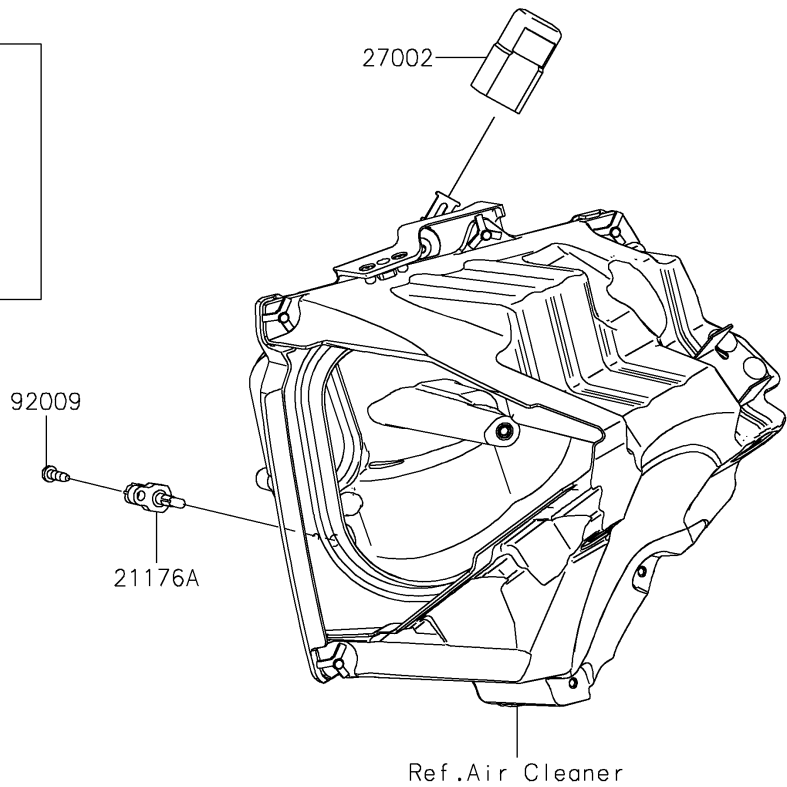

# 2022 KX™ 450 PARTS DIAGRAM

Fuel Injection

E1530

### Fuel Injection

ITEM NAME	PART NUMBER	QUANTITY
CONTROL UNIT-ELECTRONIC (Ref # 21175)	21175-1361	1
SENSOR,WATER TEMP (Ref # 21176)	21176-0009	1
SENSOR,AIR TEMPERATURE (Ref # 21176A)	21176-0048	1
SENSOR,VEHICLE-DOWN (Ref # 21176B)	21176-0704	1
RELAY-ASSY (Ref # 27002)	27002-1086	1
SCREW,TAPPING,5X16 (Ref # 92009)	92009-1984	1
RING-O,9.5X1.9 (Ref # 92055)	92055-0016	1
DAMPER (Ref # 92161)	92161-0951	1
DAMPER,ECU (Ref # 92161A)	92161-0976	1