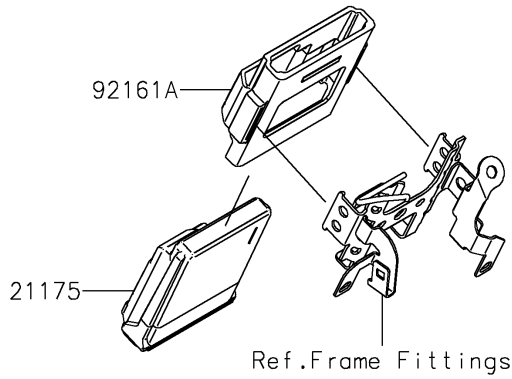

2022 KX™ 450 PARTS DIAGRAM

Fuel Injection

E1530