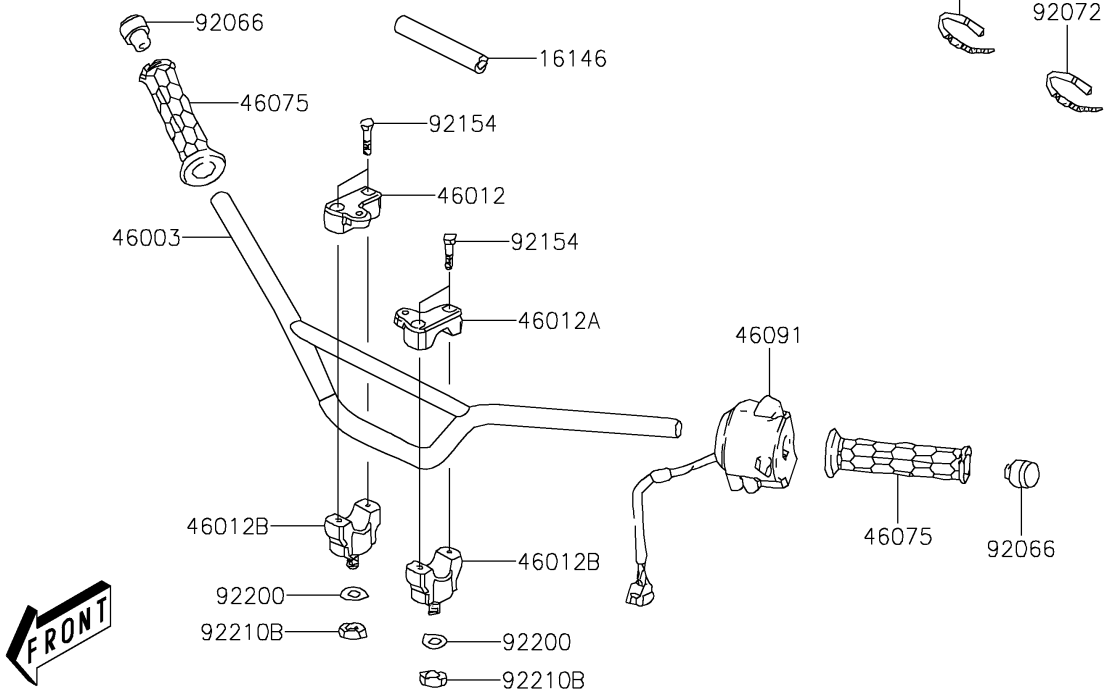

# 2022 KFX® 90 PARTS DIAGRAM

Handlebar

F2310

## 2022 KFX® 90 PARTS LIST

### Handlebar

ITEM NAME	PART NUMBER	QUANTITY
BRACKET (Ref # 11054)	11054-Y001	1
GASKET (Ref # 11061)	11061-Y017	1
PLATE (Ref # 13271)	13271-Y008	1
PLATE,CHOKE (Ref # 13272)	13272-Y002	1
COVER-ASSY,HANDLE (Ref # 16146)	16146-Y001	1
SWITCH,STOP (Ref # 27010)	27010-Y003	1
STOPPER (Ref # 32085)	32085-Y001	1
CASE,LWR (Ref # 32099)	32099-Y002	1
CASE,UPP (Ref # 32099A)	32099-Y003	1
HANDLE (Ref # 46003)	46003-Y001	1
HOLDER-HANDLE,UPP,RH (Ref # 46012)	46012-Y001	1
HOLDER-HANDLE,UPP,LH (Ref # 46012A)	46012-Y002	1
HOLDER-HANDLE,LWR (Ref # 46012B)	46012-Y003	2
GRIP,HANDLE (Ref # 46075)	46075-Y002	2
LEVER-ASSY-GRIP,RH (Ref # 46076)	46076-Y001	1
HOUSING-ASSY-CONTROL,LH (Ref # 46091)	46091-Y001	1
LEVER-GRIP,CHOKE (Ref # 46092)	46092-Y001	1
LEVER-GRIP,RH (Ref # 46092A)	46092-Y002	1
CABLE-BRAKE,FR (Ref # 54005)	54005-Y001	2
CABLE-THROTTLE (Ref # 54012)	54012-Y001	1
SPACER (Ref # 92026)	92026-Y007	1
PLUG (Ref # 92066)	92066-Y002	2
BAND (Ref # 92072)	92072-Y001	2
SPRING,RETURN (Ref # 92145)	92145-Y020	1
SPRING (Ref # 92145A)	92145-Y021	1
COLLAR (Ref # 92152)	92152-Y012	1
BOLT (Ref # 92153)	92153-Y002	2
BOLT,6X22 (Ref # 92153A)	92153-Y009	1
BOLT,FLANGE,6X16 (Ref # 92153B)	92153-Y025	1

### Handlebar

ITEM NAME	PART NUMBER	QUANTITY
BOLT,SOCKET,6X20 (Ref # 92153C)	92153-Y060	1
BOLT (Ref # 92153D)	92153-Y071	1
BOLT,SOCKET,6X25 (Ref # 92154)	92154-Y146	4
SCREW,PAN,3X8 (Ref # 92172)	92172-Y005	1
SCREW,PAN,4X16 (Ref # 92172A)	92172-Y008	2
SCREW,PAN,5X22 (Ref # 92172B)	92172-Y069	1
WASHER,10MM (Ref # 92200)	92200-Y020	2
WASHER (Ref # 92200A)	92200-Y022	1
NUT,6MM (Ref # 92210)	92210-Y008	1
NUT (Ref # 92210A)	92210-Y015	2
NUT,10MM (Ref # 92210B)	92210-Y034	2
NUT,HEX,5MM (Ref # 92210C)	92210-Y057	1