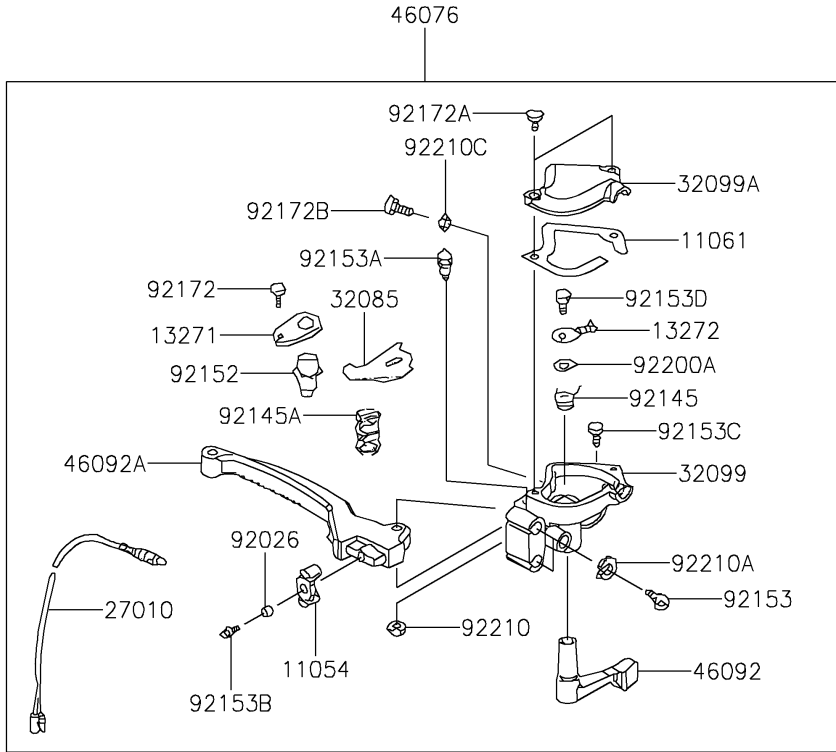

# 2022 KFX® 90 PARTS DIAGRAM

Handlebar

F2310

## 2022 KFX® 90 PARTS LIST

### Handlebar

ITEM NAME	PART NUMBER	QUANTITY
BRACKET (Ref # 11054)	11054-Y001	1
GASKET (Ref # 11061)	11061-Y017	1
PLATE (Ref # 13271)	13271-Y008	1
PLATE,CHOKE (Ref # 13272)	13272-Y002	1
COVER-ASSY,HANDLE (Ref # 16146)	16146-Y001	1
SWITCH,STOP (Ref # 27010)	27010-Y003	1
STOPPER (Ref # 32085)	32085-Y001	1
CASE,LWR (Ref # 32099)	32099-Y002	1
CASE,UPP (Ref # 32099A)	32099-Y003	1
HANDLE (Ref # 46003)	46003-Y001	1
HOLDER-HANDLE,UPP,RH (Ref # 46012)	46012-Y001	1
HOLDER-HANDLE,UPP,LH (Ref # 46012A)	46012-Y002	1
HOLDER-HANDLE,LWR (Ref # 46012B)	46012-Y003	2
GRIP,HANDLE (Ref # 46075)	46075-Y002	2
LEVER-ASSY-GRIP,RH (Ref # 46076)	46076-Y001	1
HOUSING-ASSY-CONTROL,LH (Ref # 46091)	46091-Y001	1
LEVER-GRIP,CHOKE (Ref # 46092)	46092-Y001	1
LEVER-GRIP,RH (Ref # 46092A)	46092-Y002	1
CABLE-BRAKE,FR (Ref # 54005)	54005-Y001	2
CABLE-THROTTLE (Ref # 54012)	54012-Y001	1
SPACER (Ref # 92026)	92026-Y007	1
PLUG (Ref # 92066)	92066-Y002	2
BAND (Ref # 92072)	92072-Y001	2
SPRING,RETURN (Ref # 92145)	92145-Y020	1
SPRING (Ref # 92145A)	92145-Y021	1
COLLAR (Ref # 92152)	92152-Y012	1
BOLT (Ref # 92153)	92153-Y002	2
BOLT,6X22 (Ref # 92153A)	92153-Y009	1
BOLT,FLANGE,6X16 (Ref # 92153B)	92153-Y025	1

### Handlebar

ITEM NAME	PART NUMBER	QUANTITY
BOLT,SOCKET,6X20 (Ref # 92153C)	92153-Y060	1
BOLT (Ref # 92153D)	92153-Y071	1
BOLT,SOCKET,6X25 (Ref # 92154)	92154-Y146	4
SCREW,PAN,3X8 (Ref # 92172)	92172-Y005	1
SCREW,PAN,4X16 (Ref # 92172A)	92172-Y008	2
SCREW,PAN,5X22 (Ref # 92172B)	92172-Y069	1
WASHER,10MM (Ref # 92200)	92200-Y020	2
WASHER (Ref # 92200A)	92200-Y022	1
NUT,6MM (Ref # 92210)	92210-Y008	1
NUT (Ref # 92210A)	92210-Y015	2
NUT,10MM (Ref # 92210B)	92210-Y034	2
NUT,HEX,5MM (Ref # 92210C)	92210-Y057	1