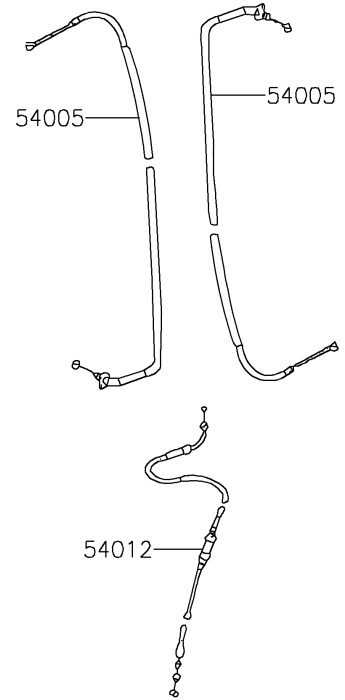

# 2022 KFX® 90 PARTS DIAGRAM

Handlebar

F2310

## 2022 KFX® 90 PARTS LIST

### Handlebar

ITEM NAME	PART NUMBER	QUANTITY
BRACKET (Ref # 11054)	11054-Y001	1
GASKET (Ref # 11061)	11061-Y017	1
PLATE (Ref # 13271)	13271-Y008	1
PLATE,CHOKE (Ref # 13272)	13272-Y002	1
COVER-ASSY,HANDLE (Ref # 16146)	16146-Y001	1
SWITCH,STOP (Ref # 27010)	27010-Y003	1
STOPPER (Ref # 32085)	32085-Y001	1
CASE,LWR (Ref # 32099)	32099-Y002	1
CASE,UPP (Ref # 32099A)	32099-Y003	1
HANDLE (Ref # 46003)	46003-Y001	1
HOLDER-HANDLE,UPP,RH (Ref # 46012)	46012-Y001	1
HOLDER-HANDLE,UPP,LH (Ref # 46012A)	46012-Y002	1
HOLDER-HANDLE,LWR (Ref # 46012B)	46012-Y003	2
GRIP,HANDLE (Ref # 46075)	46075-Y002	2
LEVER-ASSY-GRIP,RH (Ref # 46076)	46076-Y001	1
HOUSING-ASSY-CONTROL,LH (Ref # 46091)	46091-Y001	1
LEVER-GRIP,CHOKE (Ref # 46092)	46092-Y001	1
LEVER-GRIP,RH (Ref # 46092A)	46092-Y002	1
CABLE-BRAKE,FR (Ref # 54005)	54005-Y001	2
CABLE-THROTTLE (Ref # 54012)	54012-Y001	1
SPACER (Ref # 92026)	92026-Y007	1
PLUG (Ref # 92066)	92066-Y002	2
BAND (Ref # 92072)	92072-Y001	2
SPRING,RETURN (Ref # 92145)	92145-Y020	1
SPRING (Ref # 92145A)	92145-Y021	1
COLLAR (Ref # 92152)	92152-Y012	1
BOLT (Ref # 92153)	92153-Y002	2
BOLT,6X22 (Ref # 92153A)	92153-Y009	1
BOLT,FLANGE,6X16 (Ref # 92153B)	92153-Y025	1

### Handlebar

ITEM NAME	PART NUMBER	QUANTITY
BOLT,SOCKET,6X20 (Ref # 92153C)	92153-Y060	1
BOLT (Ref # 92153D)	92153-Y071	1
BOLT,SOCKET,6X25 (Ref # 92154)	92154-Y146	4
SCREW,PAN,3X8 (Ref # 92172)	92172-Y005	1
SCREW,PAN,4X16 (Ref # 92172A)	92172-Y008	2
SCREW,PAN,5X22 (Ref # 92172B)	92172-Y069	1
WASHER,10MM (Ref # 92200)	92200-Y020	2
WASHER (Ref # 92200A)	92200-Y022	1
NUT,6MM (Ref # 92210)	92210-Y008	1
NUT (Ref # 92210A)	92210-Y015	2
NUT,10MM (Ref # 92210B)	92210-Y034	2
NUT,HEX,5MM (Ref # 92210C)	92210-Y057	1