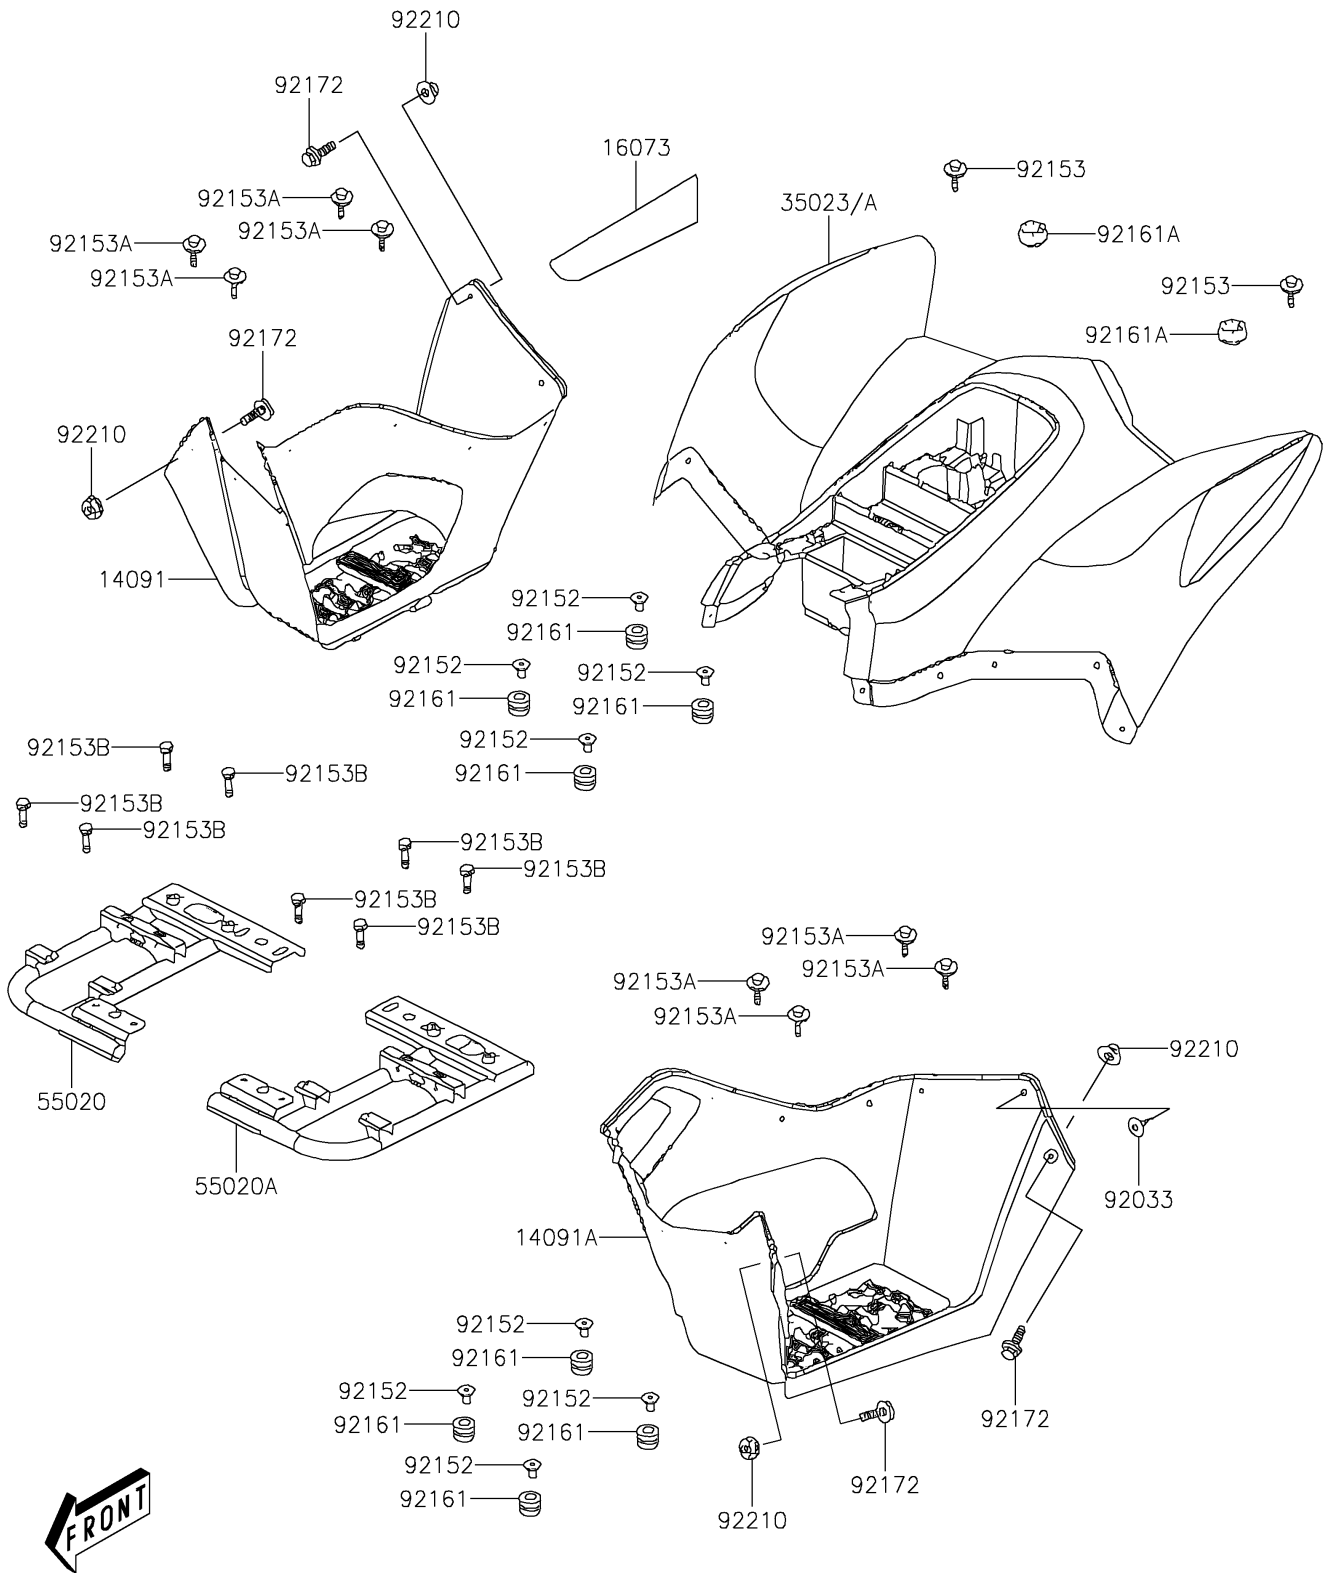

2022 KFX® 90 PARTS DIAGRAM

Rear Fender(s)

F2172

2022 KFX® 90 PARTS LIST

Rear Fender(s)

ITEM NAME	PART NUMBER	QUANTITY
COVER,SIDE,RH,BLACK (Ref # 14091)	14091-Y009-933	1
COVER,SIDE,LH,BLACK (Ref # 14091A)	14091-Y010-933	1
INSULATOR (Ref # 16073)	16073-Y003	1
FENDER-REAR,GREEN (Ref # 35023)	35023-Y001-930	1
FENDER-REAR,S.BLACK (Ref # 35023A)	35023-Y001-933	1
GUARD,SIDE,RH (Ref # 55020)	55020-Y002	1
GUARD,SIDE,LH (Ref # 55020A)	55020-Y003	1
RIVET (Ref # 92033)	92033-Y010	16
COLLAR (Ref # 92152)	92152-Y014	8
BOLT,6X16 (Ref # 92153)	92153-Y018	5
BOLT,6X20 (Ref # 92153A)	92153-Y019	8
BOLT,FLANGE,8X16 (Ref # 92153B)	92153-Y032	8
DAMPER (Ref # 92161)	92161-Y003	8
DAMPER (Ref # 92161A)	92161-Y005	2
SCREW,6X16 (Ref # 92172)	92172-Y004	4
NUT (Ref # 92210)	92210-Y031	4