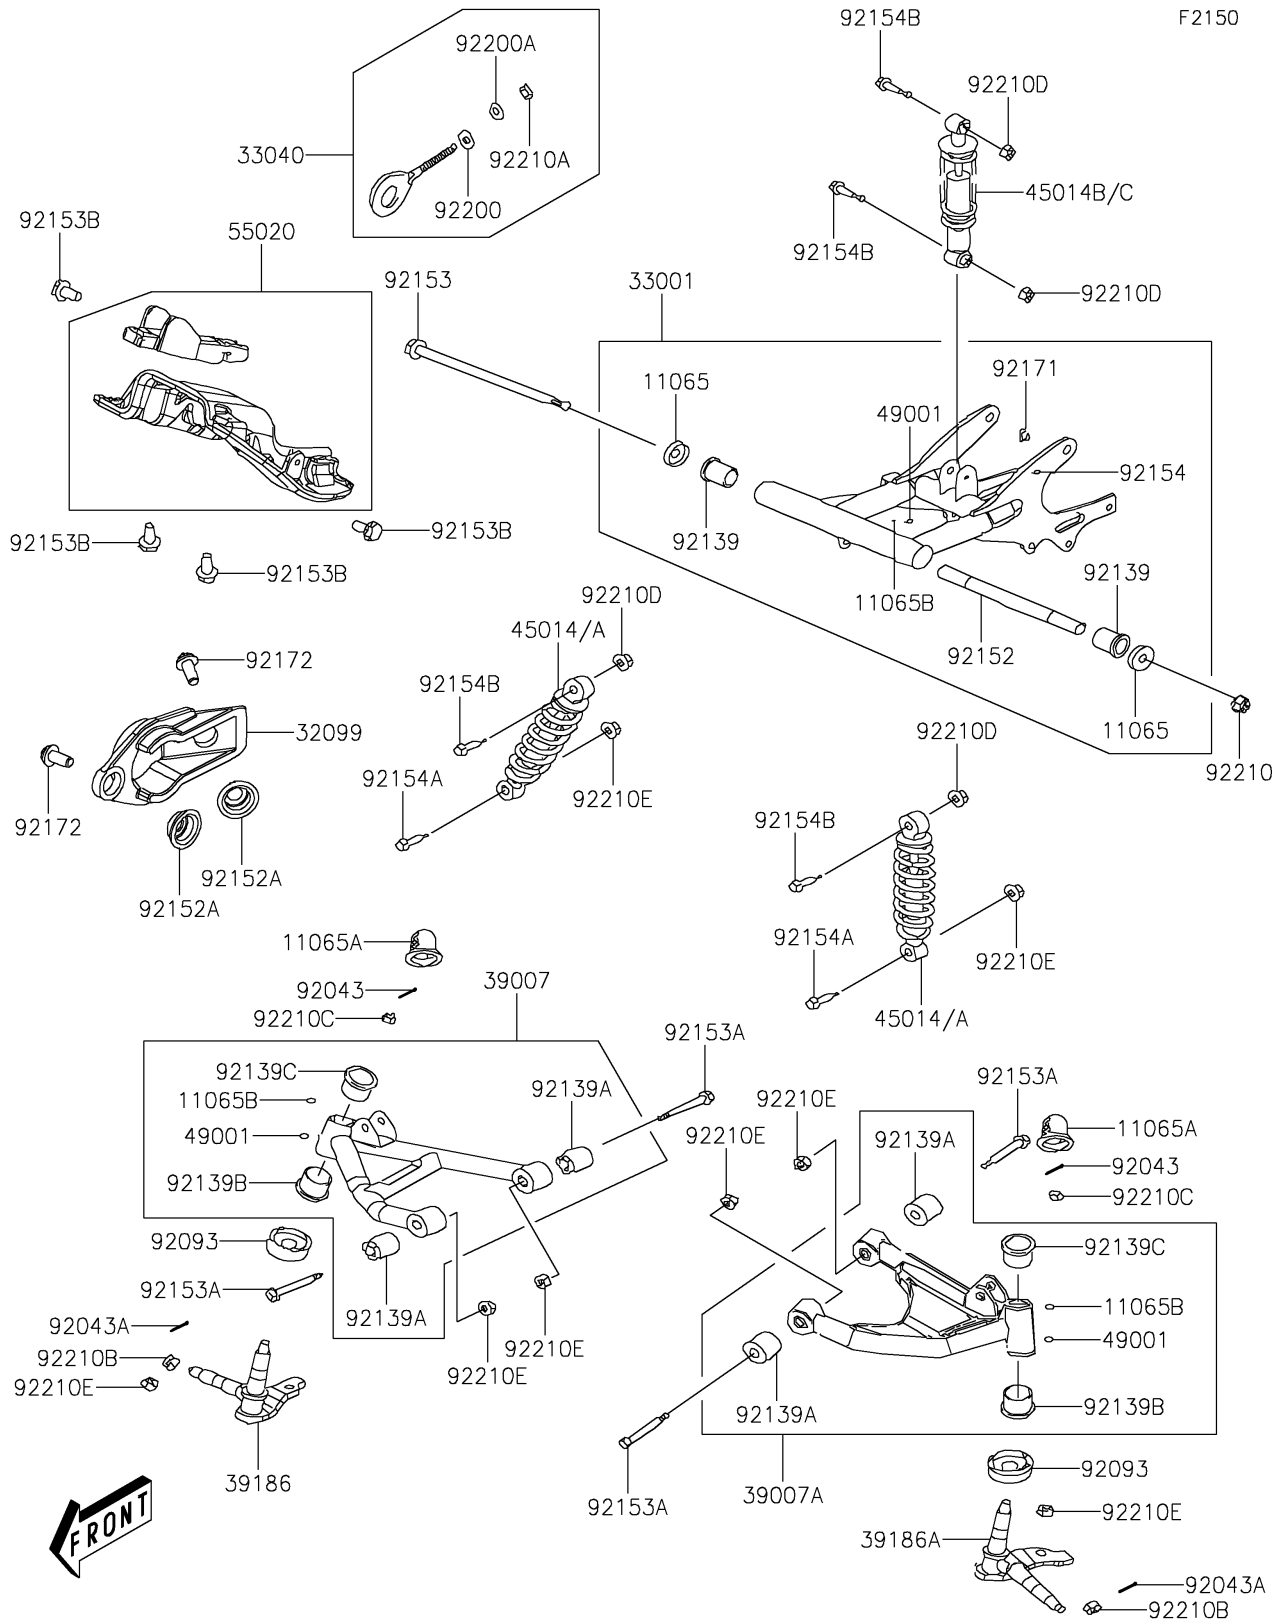

2022 KFX® 90 PARTS DIAGRAM

Suspension

2022 KFX® 90 PARTS LIST

Suspension

ITEM NAME	PART NUMBER	QUANTITY
CAP (Ref # 11065)	11065-Y003	2
CAP (Ref # 11065A)	11065-Y004	2
CAP,GREASE NIPPLE (Ref # 11065B)	11065-Y005	3
CASE,KICK STARTER (Ref # 32099)	32099-Y001	1
ARM-COMP-SWING (Ref # 33001)	33001-Y001	1
ADJUSTER-CHAIN (Ref # 33040)	33040-Y001	1
ARM-SUSP,RH,BLACK (Ref # 39007)	39007-Y001-935	1
ARM-SUSP,LH,BLACK (Ref # 39007A)	39007-Y002-935	1
KNUCKLE,RH (Ref # 39186)	39186-Y001	1
KNUCKLE,LH (Ref # 39186A)	39186-Y002	1
SHOCKABSORBER,FR,BLACK (Ref # 45014)	45014-Y001-935	2
SHOCKABSORBER,FR,GREEN (Ref # 45014A)	45014-Y001-960	2
SHOCKABSORBER,RR,BLACK (Ref # 45014B)	45014-Y002-935	1
SHOCKABSORBER,RR,GREEN (Ref # 45014C)	45014-Y002-960	1
NIPPLE-GREASE (Ref # 49001)	49001-Y001	3
GUARD (Ref # 55020)	55020-Y004	1
PIN,2X20 (Ref # 92043)	92043-Y008	2
PIN,3X25 (Ref # 92043A)	92043-Y009	2
SEAL (Ref # 92093)	92093-Y007	2
BUSHING,RR (Ref # 92139)	92139-Y003	2
BUSHING,SUSPENSION ARM (Ref # 92139A)	92139-Y004	4
BUSHING,SUSPENSION ARM (Ref # 92139B)	92139-Y005	2
BUSHING,SUSPENSION ARM (Ref # 92139C)	92139-Y006	2
COLLAR (Ref # 92152)	92152-Y010	1
COLLAR (Ref # 92152A)	92152-Y011	2
BOLT (Ref # 92153)	92153-Y011	1
BOLT,FLANGE,10X50 (Ref # 92153A)	92153-Y042	4
BOLT,6X16 (Ref # 92153B)	92153-Y064	4
BOLT,FLANGE,6X10 (Ref # 92154)	92154-Y038	1

2022 KFX® 90 PARTS LIST

Suspension

ITEM NAME	PART NUMBER	QUANTITY
BOLT,HEX,10X40 (Ref # 92154A)	92154-Y148	2
BOLT,FLANGE,10X40 (Ref # 92154B)	92154-Y149	4
CLAMP,BRAKE HOSE (Ref # 92171)	92171-Y005	1
SCREW,TAPPING,6X12 (Ref # 92172)	92172-Y070	2
WASHER,8MM (Ref # 92200)	92200-Y016	1
WASHER,8MM (Ref # 92200A)	92200-Y019	1
NUT,14MM (Ref # 92210)	92210-Y012	1
NUT,8MM (Ref # 92210A)	92210-Y018	1
NUT,12MM (Ref # 92210B)	92210-Y023	2
NUT,10MM (Ref # 92210C)	92210-Y024	2
NUT,10MM (Ref # 92210D)	92210-Y029	4
NUT,10MM (Ref # 92210E)	92210-Y034	8