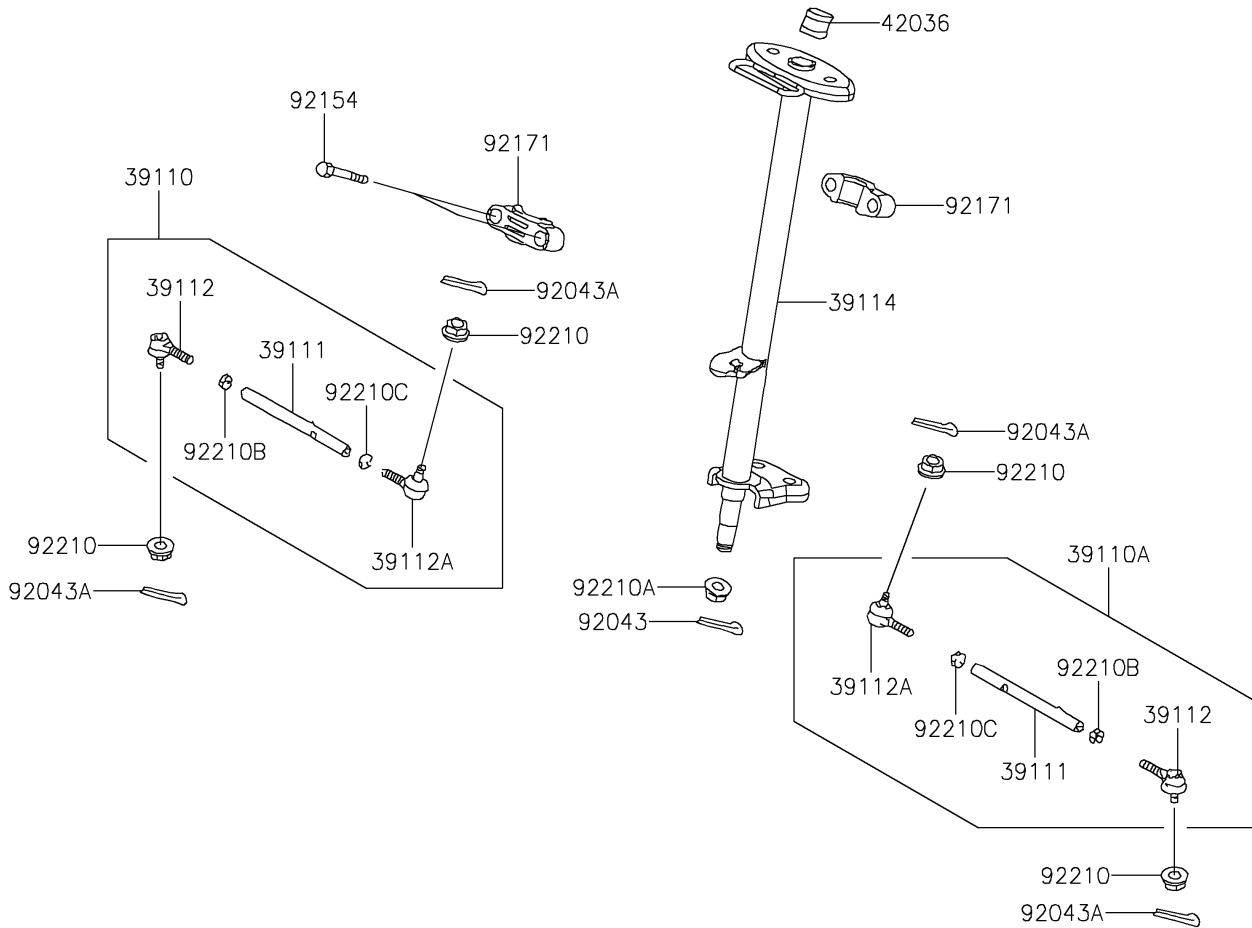

# 2022 KFX® 90 PARTS DIAGRAM

## Steering Shaft

F2121

## 2022 KFX® 90 PARTS LIST

### Steering Shaft

ITEM NAME	PART NUMBER	QUANTITY
ROD-ASSY-TIE,RH (Ref # 39110)	39110-Y003	1
ROD-ASSY-TIE,LH (Ref # 39110A)	39110-Y004	1
ROD-TIE (Ref # 39111)	39111-Y001	2
RODEND-TIE (Ref # 39112)	39112-Y003	2
RODEND-TIE (Ref # 39112A)	39112-Y004	2
SHAFT-COMP-STRG (Ref # 39114)	39114-Y001	1
SLEEVE (Ref # 42036)	42036-Y001	1
PIN,3X25 (Ref # 92043)	92043-Y009	1
PIN,2.5X20 (Ref # 92043A)	92043-Y010	4
BOLT,FLANGE,8X65 (Ref # 92154)	92154-Y120	2
CLAMP,STEERING SHAFT (Ref # 92171)	92171-Y006	2
NUT,10MM (Ref # 92210)	92210-Y010	4
NUT,14MM (Ref # 92210A)	92210-Y012	1
NUT,10MM (Ref # 92210B)	92210-Y021	2
NUT,10MM (Ref # 92210C)	92210-Y022	2