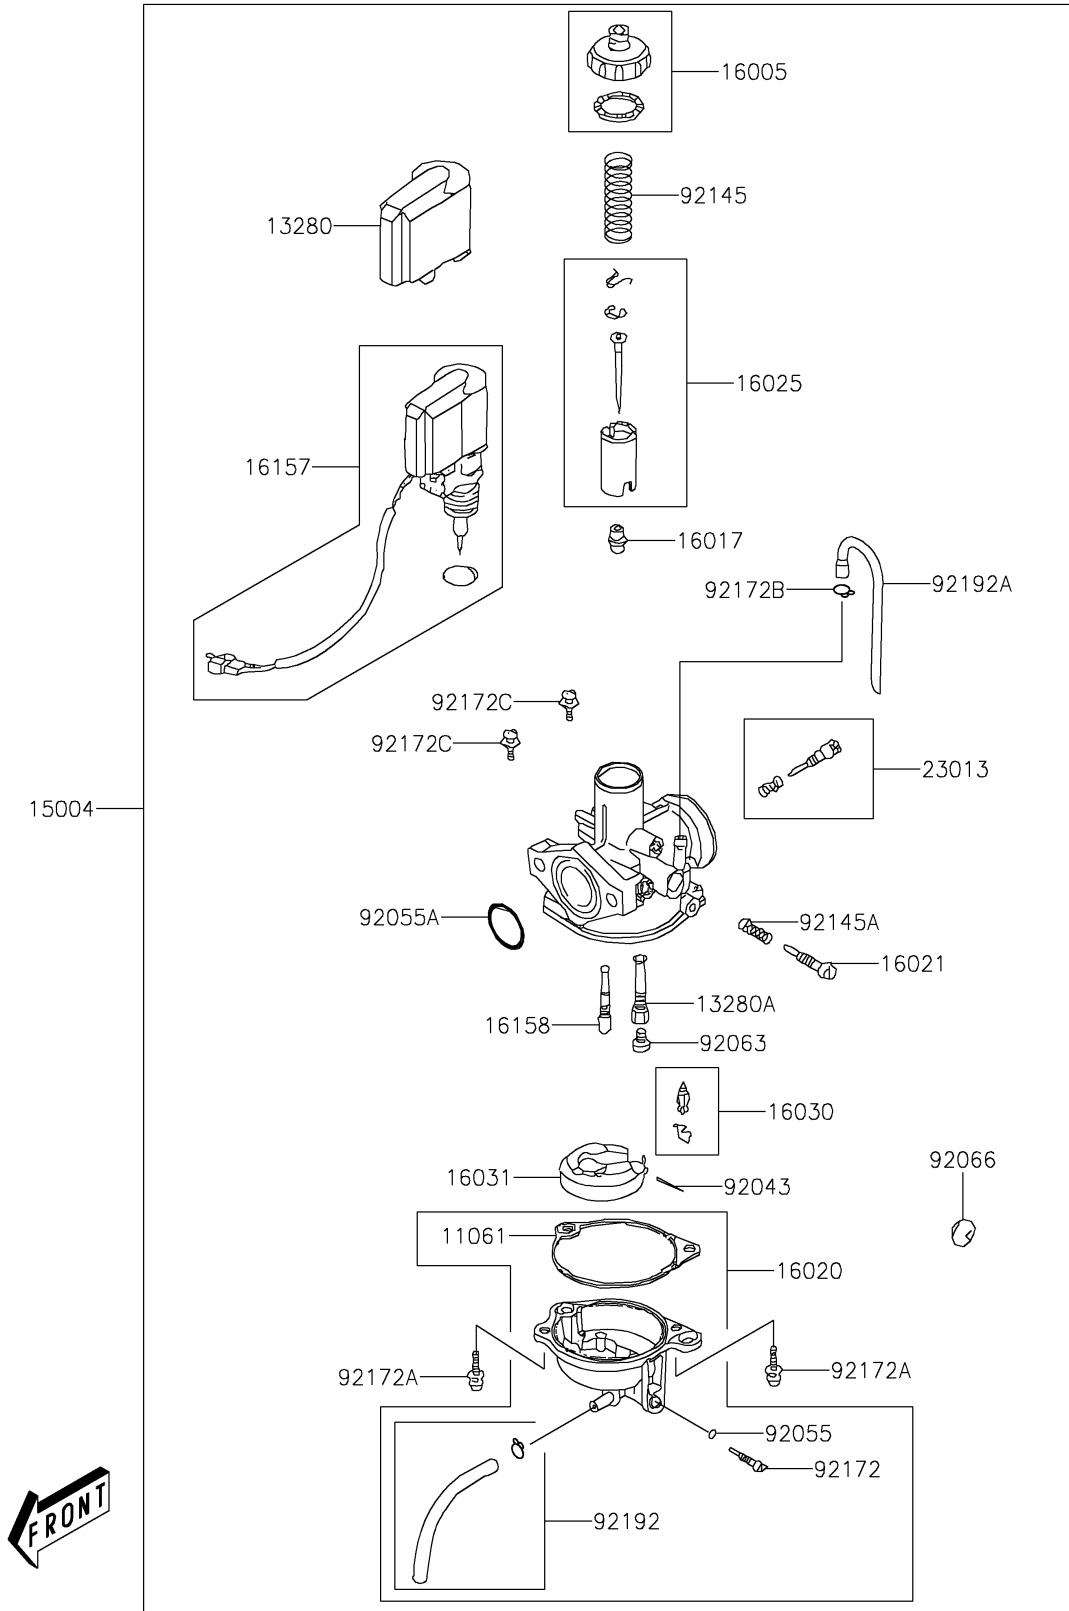

# 2022 KFX® 90 PARTS DIAGRAM

## Carburetor

E1611

## 2022 KFX® 90 PARTS LIST

### Carburetor

ITEM NAME	PART NUMBER	QUANTITY
GASKET,FLOAT CHAMBER (Ref # 11061)	11061-Y021	1
HOLDER,CAP (Ref # 13280)	13280-Y008	1
HOLDER,NEEDLE JET (Ref # 13280A)	13280-Y012	1
CARBURETOR-ASSY (Ref # 15004)	15004-Y008	1
TOP-CHAMBER (Ref # 16005)	16005-Y001	1
JET-NEEDLE (Ref # 16017)	16017-Y001	1
CHAMBER-FLOAT (Ref # 16020)	16020-Y001	1
SCREW-THROTTLE STOP (Ref # 16021)	16021-Y001	1
VALVE-THROTTLE (Ref # 16025)	16025-Y006	1
VALVE-FLOAT,ASSY (Ref # 16030)	16030-Y002	1
FLOAT (Ref # 16031)	16031-Y001	1
JET-STARTER (Ref # 16157)	16157-Y001	1
JET-SLOW (Ref # 16158)	16158-Y001	1
SCREW-ASSY,ADJUST (Ref # 23013)	23013-Y001	1
PIN (Ref # 92043)	92043-Y002	1
RING-O (Ref # 92055)	92055-Y001	1
RING-O (Ref # 92055A)	92055-Y016	1
JET-MAIN (Ref # 92063)	92063-Y001	1
PLUG (Ref # 92066)	92066-Y008	1
SPRING (Ref # 92145)	92145-Y002	1
SPRING (Ref # 92145A)	92145-Y004	1
SCREW,DRAIN (Ref # 92172)	92172-Y001	1
SCREW (Ref # 92172A)	92172-Y013	2
CLAMP (Ref # 92172B)	92172-Y023	1
SCREW,4X8 (Ref # 92172C)	92172-Y065	2
TUBE,ASSY (Ref # 92192)	92192-Y006	1
TUBE (Ref # 92192A)	92192-Y011	1