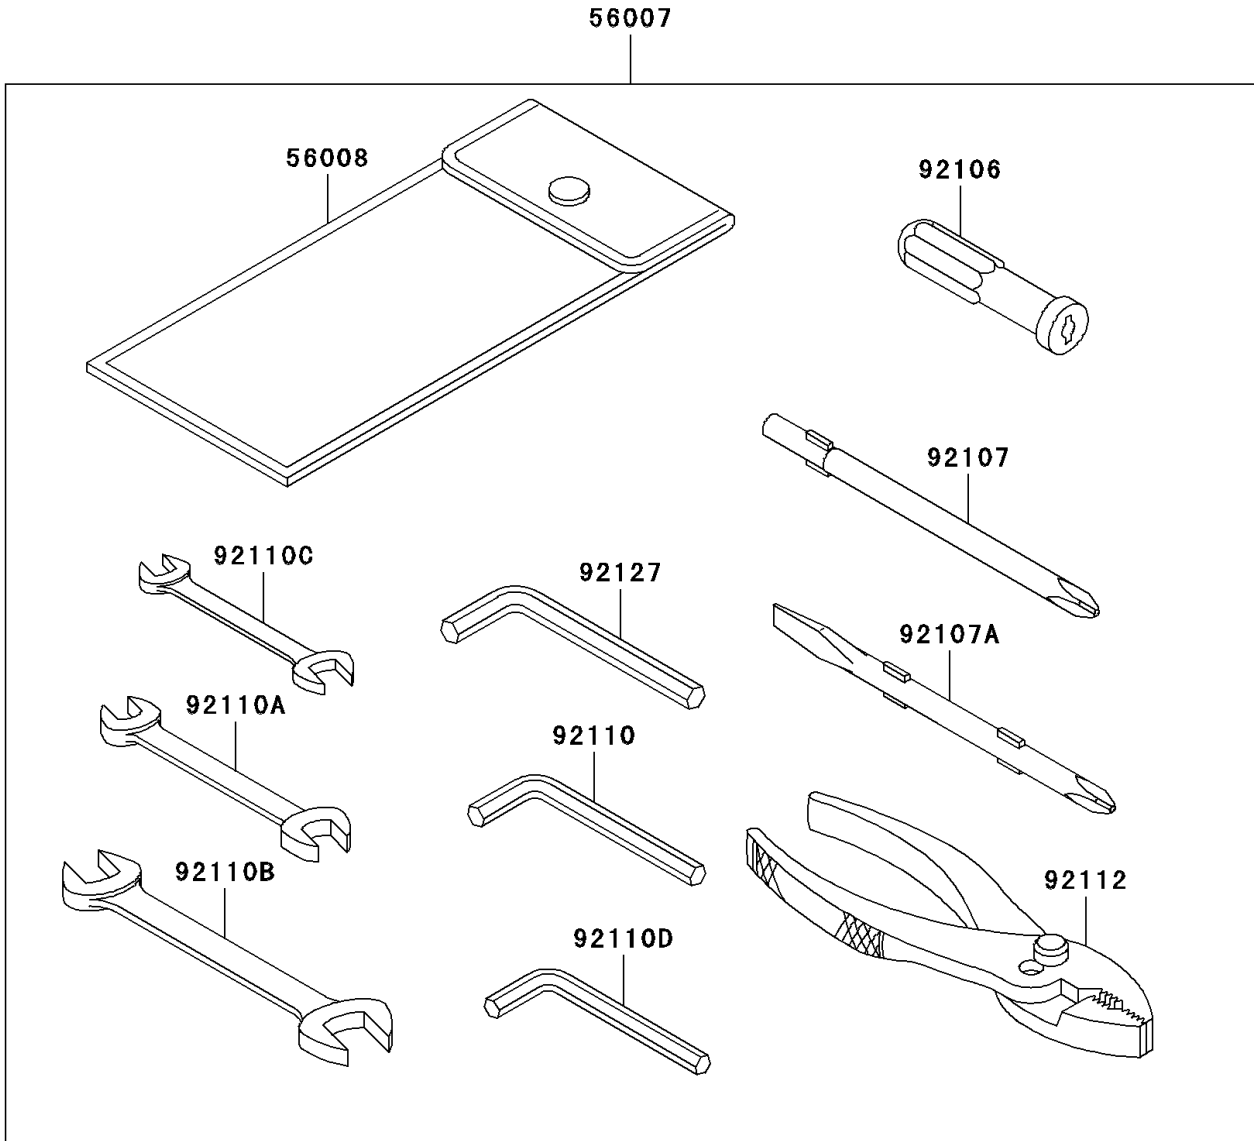

2007 Vulcan 2000 PARTS DIAGRAM

Owner's Tools

F2810

2007 Vulcan 2000 PARTS LIST

Owner's Tools

ITEM NAME	PART NUMBER	QUANTITY
TOOL-KIT (Ref # 56007)	56007-0011	1
BAG,TOOL (Ref # 56008)	56008-0001	1
THREE BOND TB1211,HT/RS,WHITE (Ref # 56019)	56019-120	1
GASKET-LIQUID,TB1211F (Ref # 92104)	92104-0004	1
GASKET-LIQUID,BLACK TB1216B (Ref # 92104A)	92104-1064	1
GRIP-SCREW DRIVER (Ref # 92106)	92106-1001	1
TOOL-DRIVER,#3PHILLIPS (Ref # 92107)	92107-008	1
TOOL-DRIVER,#2PHILLIPS&SLOT (Ref # 92107A)	92107-1052	1
TOOL-WRENCH,ALLEN,5MM (Ref # 92110)	92110-1015	1
TOOL-WRENCH,OPEN END,10X12 (Ref # 92110A)	92110-1165	1
TOOL-WRENCH,OPEN END,14X17 (Ref # 92110B)	92110-1166	1
TOOL-WRENCH,OPEN END,8X10 (Ref # 92110C)	92110-1167	1
TOOL-WRENCH,ALLEN,4MM (Ref # 92110D)	92110-3703	1
TOOL-PLIERS (Ref # 92112)	92112-003	1
TOOL-WRENCH,ALLEN,6MM (Ref # 92127)	92127-003	1