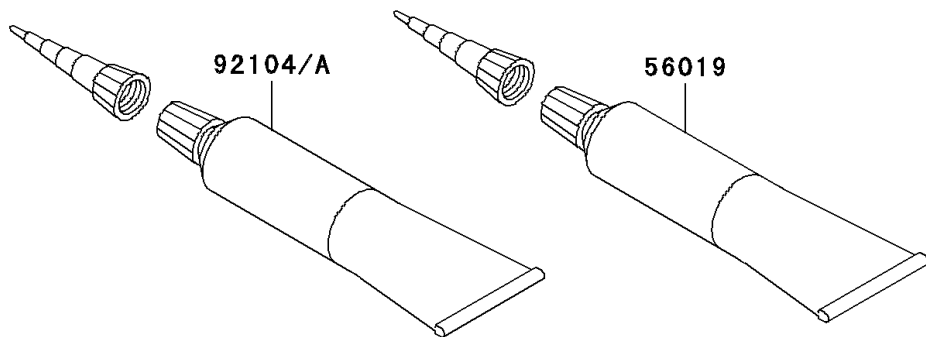

2007 Vulcan 2000 PARTS DIAGRAM

Owner's Tools

F2810

2007 Vulcan 2000 PARTS LIST

Owner's Tools

ITEM NAME	PART NUMBER	QUANTITY
TOOL-KIT (Ref # 56007)	56007-0011	1
BAG,TOOL (Ref # 56008)	56008-0001	1
THREE BOND TB1211,HT/RS,WHITE (Ref # 56019)	56019-120	1
GASKET-LIQUID,TB1211F (Ref # 92104)	92104-0004	1
GASKET-LIQUID,BLACK TB1216B (Ref # 92104A)	92104-1064	1
GRIP-SCREW DRIVER (Ref # 92106)	92106-1001	1
TOOL-DRIVER,#3PHILLIPS (Ref # 92107)	92107-008	1
TOOL-DRIVER,#2PHILLIPS&SLOT (Ref # 92107A)	92107-1052	1
TOOL-WRENCH,ALLEN,5MM (Ref # 92110)	92110-1015	1
TOOL-WRENCH,OPEN END,10X12 (Ref # 92110A)	92110-1165	1
TOOL-WRENCH,OPEN END,14X17 (Ref # 92110B)	92110-1166	1
TOOL-WRENCH,OPEN END,8X10 (Ref # 92110C)	92110-1167	1
TOOL-WRENCH,ALLEN,4MM (Ref # 92110D)	92110-3703	1
TOOL-PLIERS (Ref # 92112)	92112-003	1
TOOL-WRENCH,ALLEN,6MM (Ref # 92127)	92127-003	1