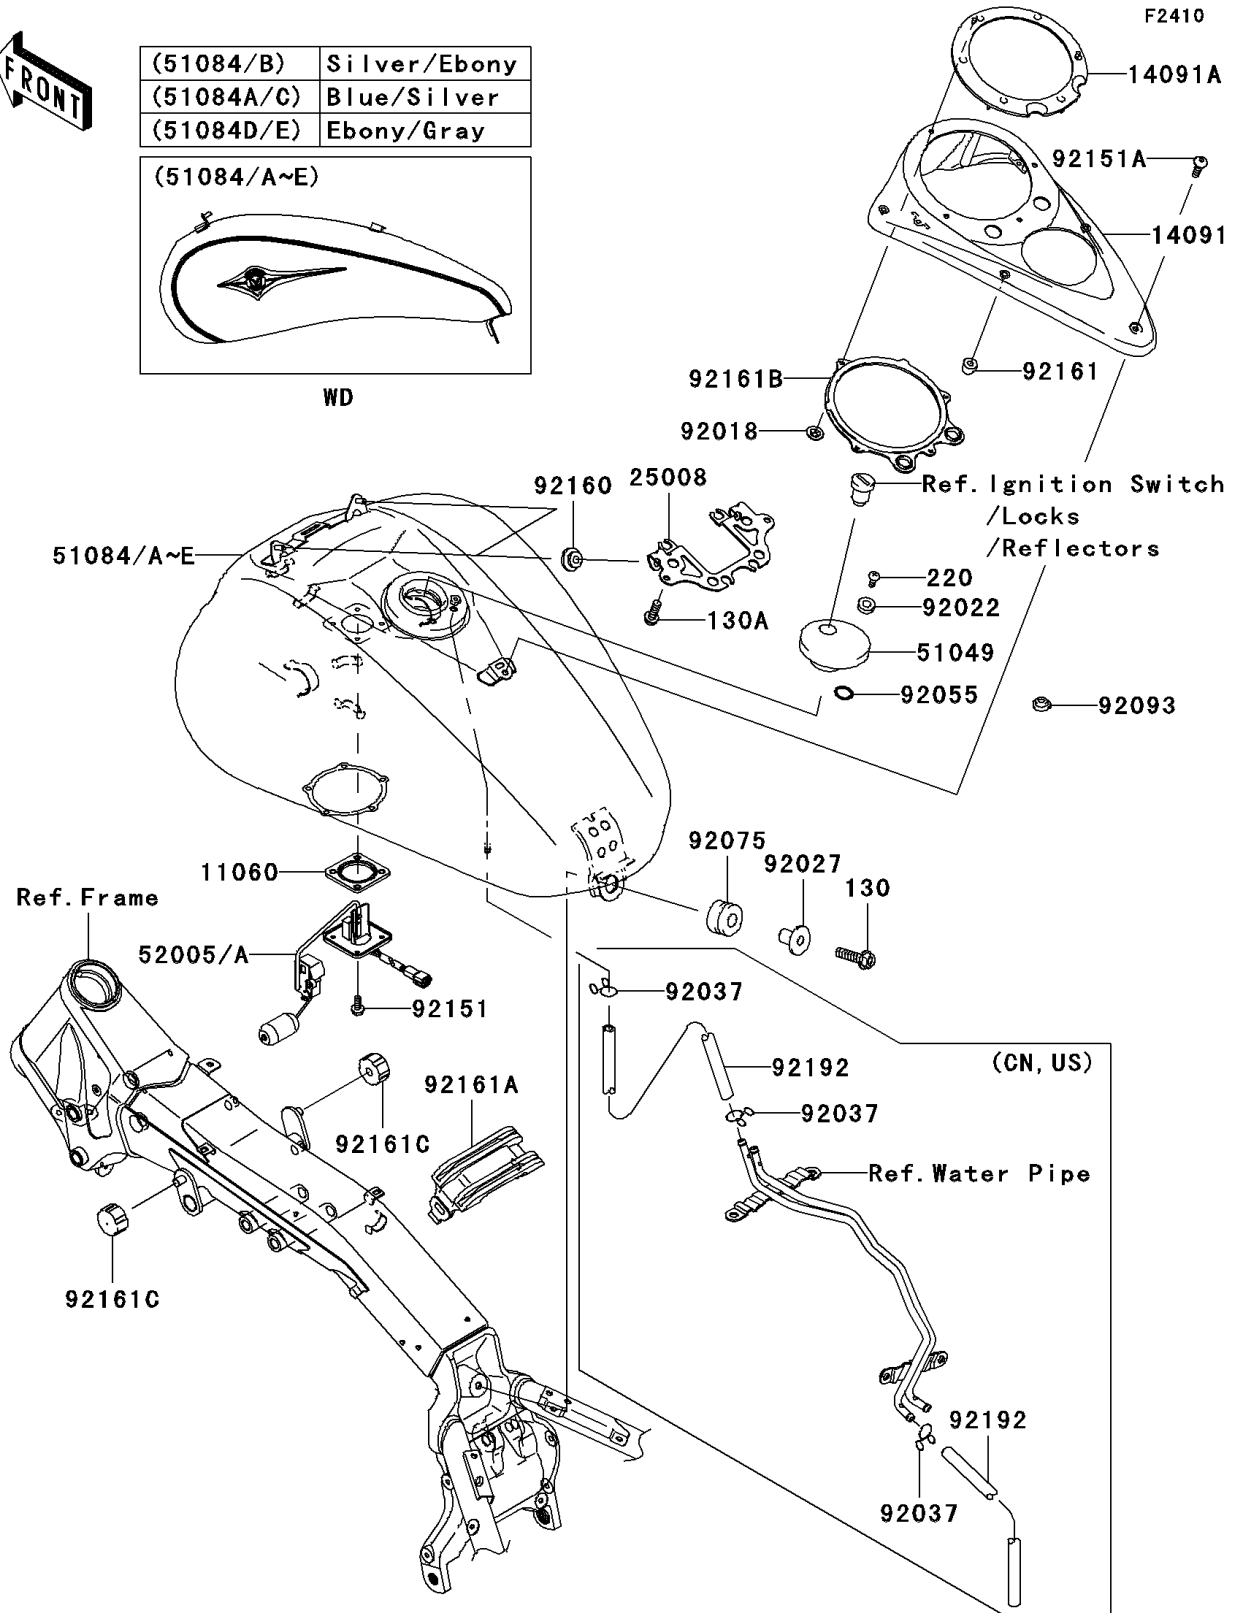

2007 Vulcan 2000 PARTS DIAGRAM

Fuel Tank

(51084/B)	Silver/Ebony
(51084A/C)	Blue/Silver
(51084D/E)	Ebony/Gray

WD

2007 Vulcan 2000 PARTS LIST

Fuel Tank

ITEM NAME	PART NUMBER	QUANTITY
GASKET,FUEL GAUGE (Ref # 11060)	11060-1952	1
COVER,METER,LWR (Ref # 14091)	14091-0187	1
COVER,METER,UPP (Ref # 14091A)	14091-0284	1
BRACKET-METER (Ref # 25008)	25008-0001	1
CAP-TANK,FUEL (Ref # 51049)	51049-0003	1
GAUGE,FUEL (Ref # 52005A)	52005-0022	1
BOLT-FLANGED,8X30 (Ref # 130)	130H0830	1
BOLT-FLANGED,6X14 (Ref # 130A)	130L0614	2
SCREW-PAN-CROS,5X10 (Ref # 220)	220D0510	2
NUT,PUSH,3MM (Ref # 92018)	92018-005	4
WASHER,5.1X10X1.0 (Ref # 92022)	92022-1977	2
COLLAR,L=19.3 (Ref # 92027)	92027-1780	1
RING-O,ID=9 (Ref # 92055)	92055-1552	2
DAMPER (Ref # 92075)	92075-1736	1
SEAL,FUEL TANK CAP (Ref # 92093)	92093-1030	1
BOLT,5X12 (Ref # 92151)	92151-1599	4
BOLT,SOCKET,6X12 (Ref # 92151A)	92151-1940	1
DAMPER (Ref # 92160)	92160-1613	2
DAMPER,METER COVER (Ref # 92161)	92161-0040	4
DAMPER,FUEL TANK,CNT (Ref # 92161A)	92161-0042	1
DAMPER,METER (Ref # 92161B)	92161-0173	1
DAMPER,FUEL TANK (Ref # 92161C)	92161-0293	2
TANK-COMP-FUEL,EBONY/GRAY (Ref # 51084D)	51084-5310-17R	1
TANK-COMP-FUEL,EBONY/GRAY (Ref # 51084E)	51084-5311-17R	1
CLAMP,TUBE (Ref # 92037)	92037-147	3
TUBE,BLUE (Ref # 92192)	92192-0037	2