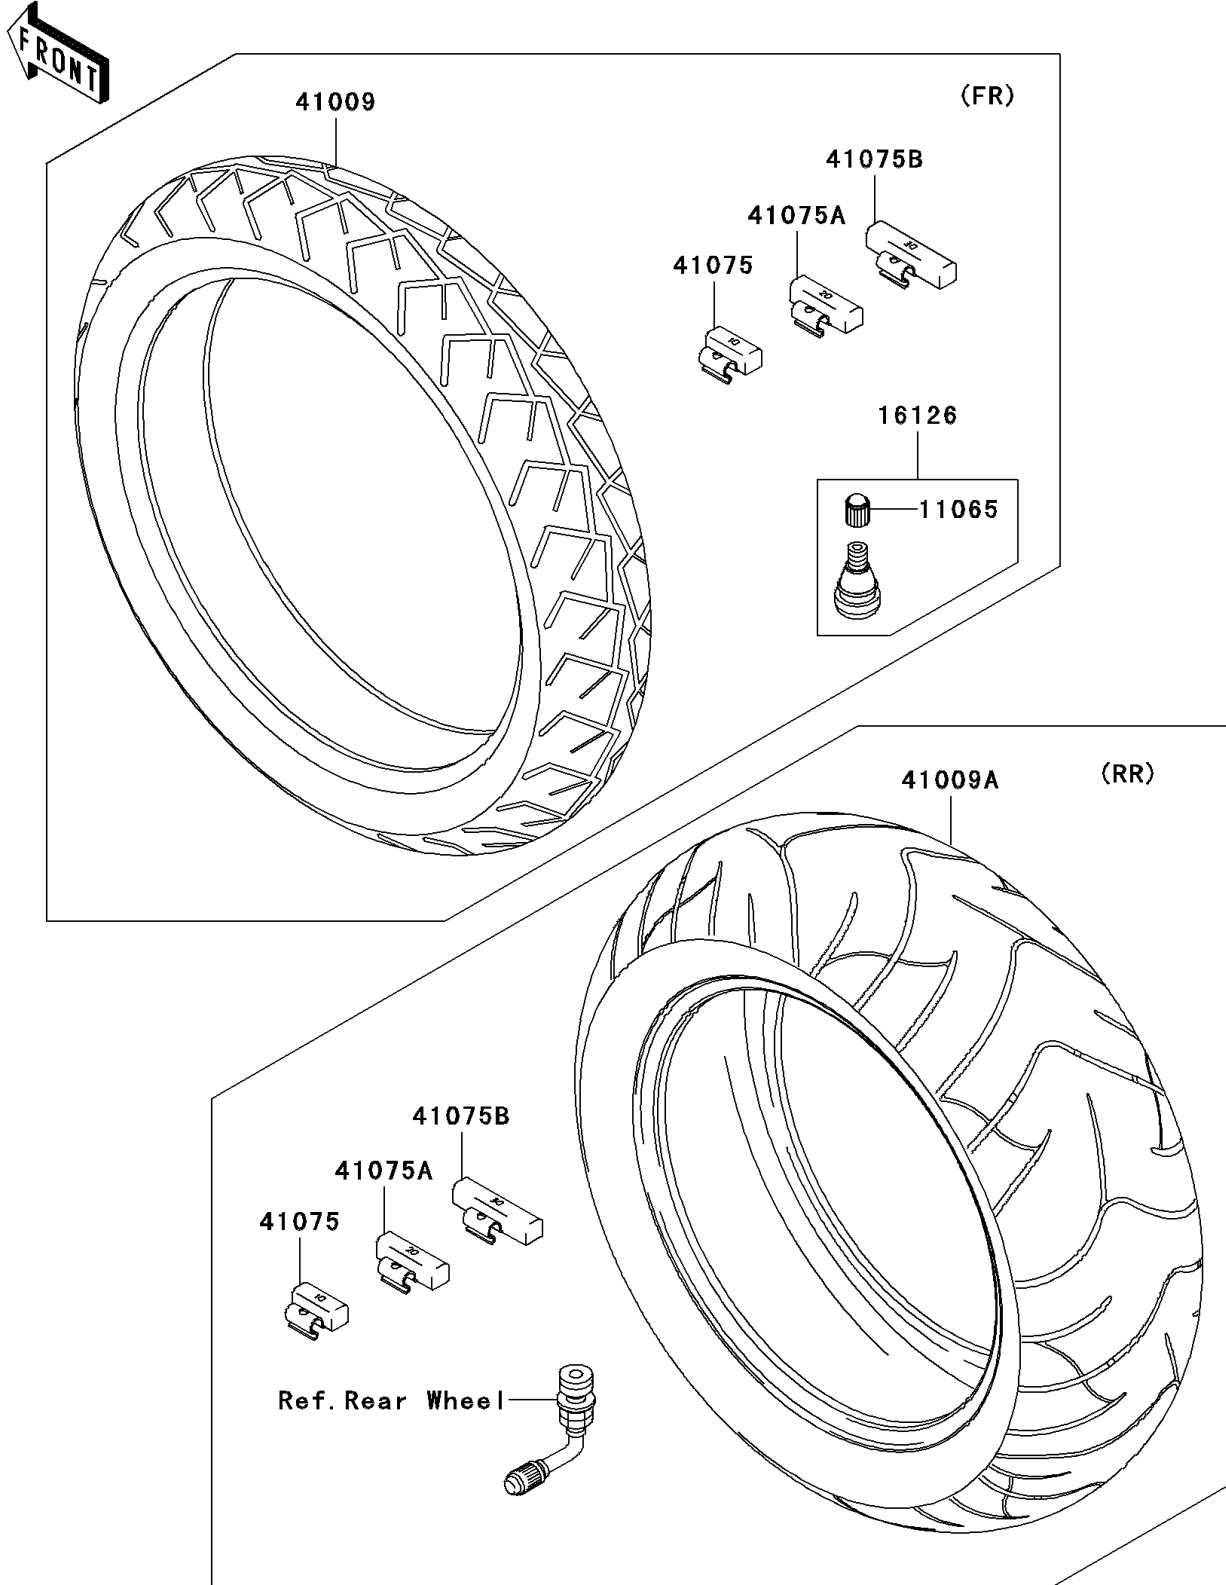

2007 Vulcan 2000 PARTS DIAGRAM

Tires

F2210

2007 Vulcan 2000 PARTS LIST

Tires

ITEM NAME	PART NUMBER	QUANTITY
CAP (Ref # 11065)	11065-1112	1
VALVE,TIRE (Ref # 16126)	16126-1140	1
TIRE,FR,150/80R16 71V,BT020F(B (Ref # 41009)	41009-0012	1
TIRE,RR,200/60R16 79V,BT020R(B (Ref # 41009A)	41009-0013	1
BALANCER-WHEEL,10G,SILVER (Ref # 41075)	41075-0007	AR
BALANCER-WHEEL,20G,SILVER (Ref # 41075A)	41075-0008	AR
BALANCER-WHEEL,30G,SILVER (Ref # 41075B)	41075-0009	AR