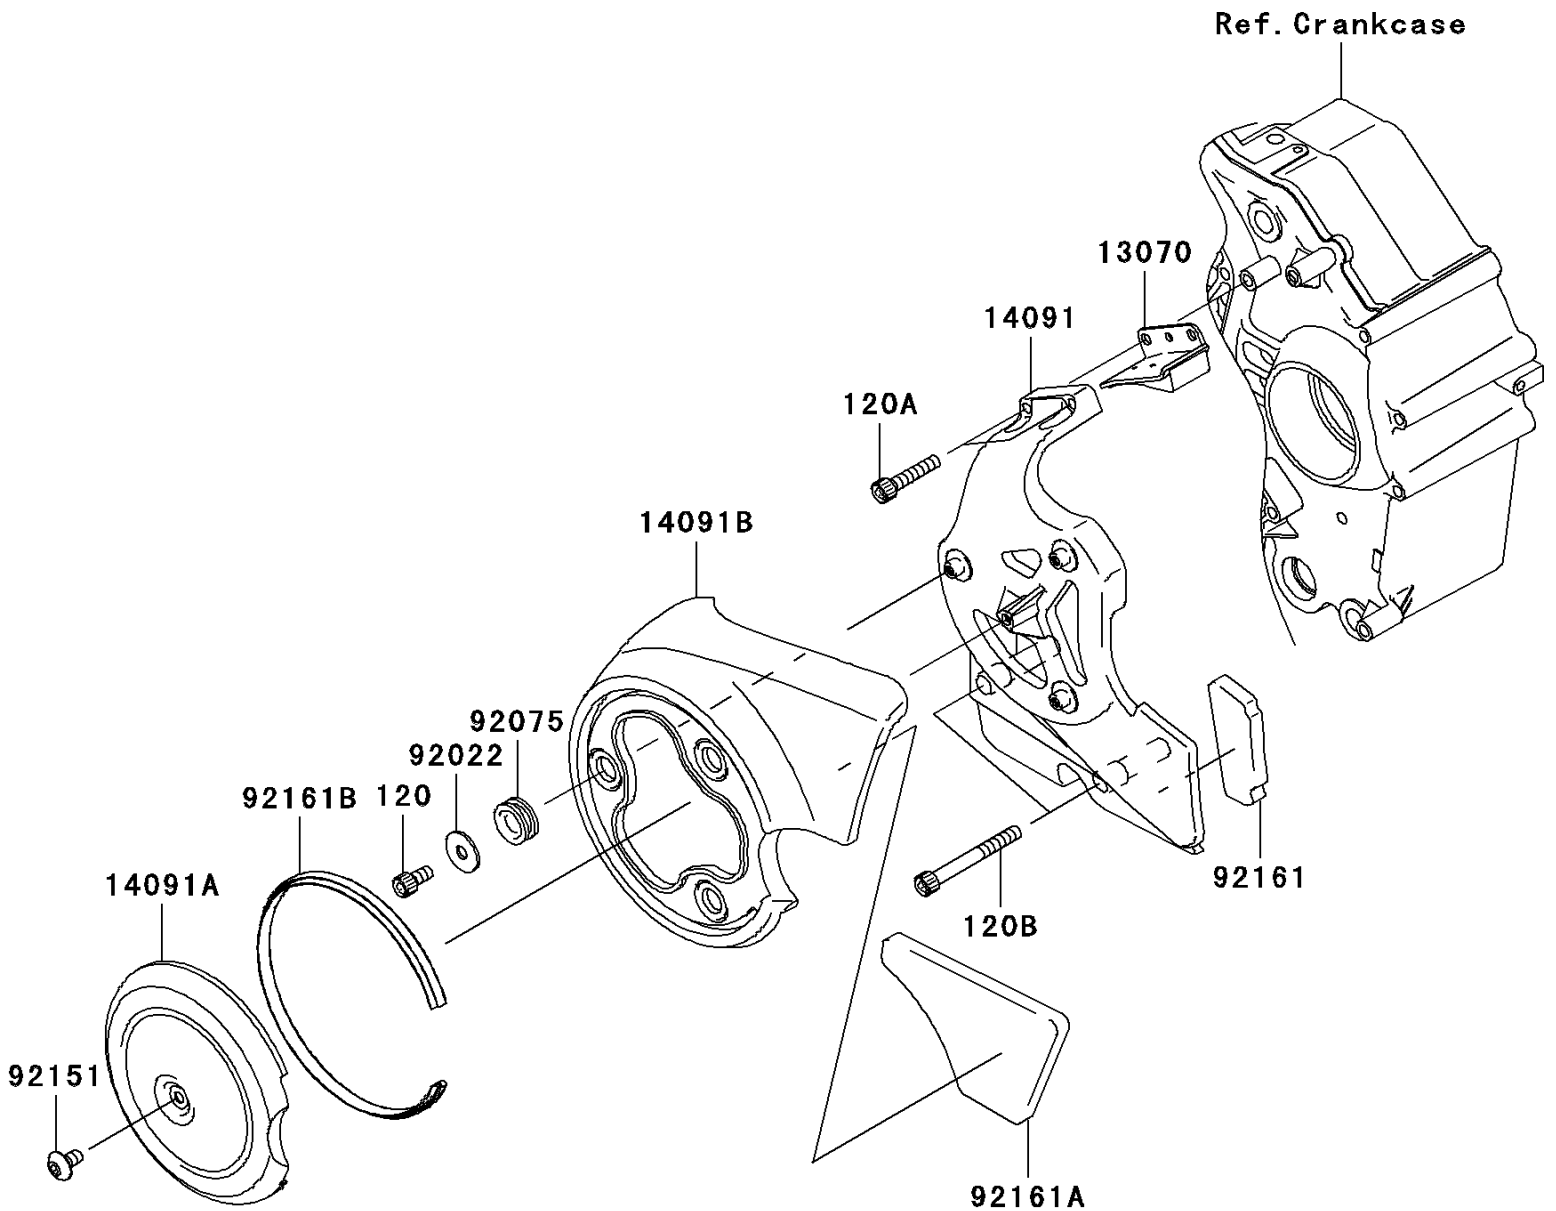

2007 Vulcan 2000 PARTS DIAGRAM

Chain Cover

E1433

2007 Vulcan 2000 PARTS LIST

Chain Cover

ITEM NAME	PART NUMBER	QUANTITY
BOLT-SOCKET,6X12 (Ref # 120)	120R0612	3
BOLT-SOCKET,6X30 (Ref # 120A)	120W0630	2
BOLT-SOCKET,6X55 (Ref # 120B)	120W0655	2
GUIDE,BELT (Ref # 13070)	13070-0039	1
COVER,PULLEY,INSIDE (Ref # 14091)	14091-0040	1
COVER,PULLEY,OUTSIDE (Ref # 14091A)	14091-0042	1
COVER,PULLEY MIDDLE (Ref # 14091B)	14091-0247	1
WASHER,6.5X20X1.5 (Ref # 92022)	92022-3710	3
DAMPER (Ref # 92075)	92075-1634	3
BOLT,SOCKET,6X12 (Ref # 92151)	92151-1940	1
DAMPER (Ref # 92161)	92161-0098	1
DAMPER (Ref # 92161A)	92161-0099	1
DAMPER (Ref # 92161B)	92161-0136	1