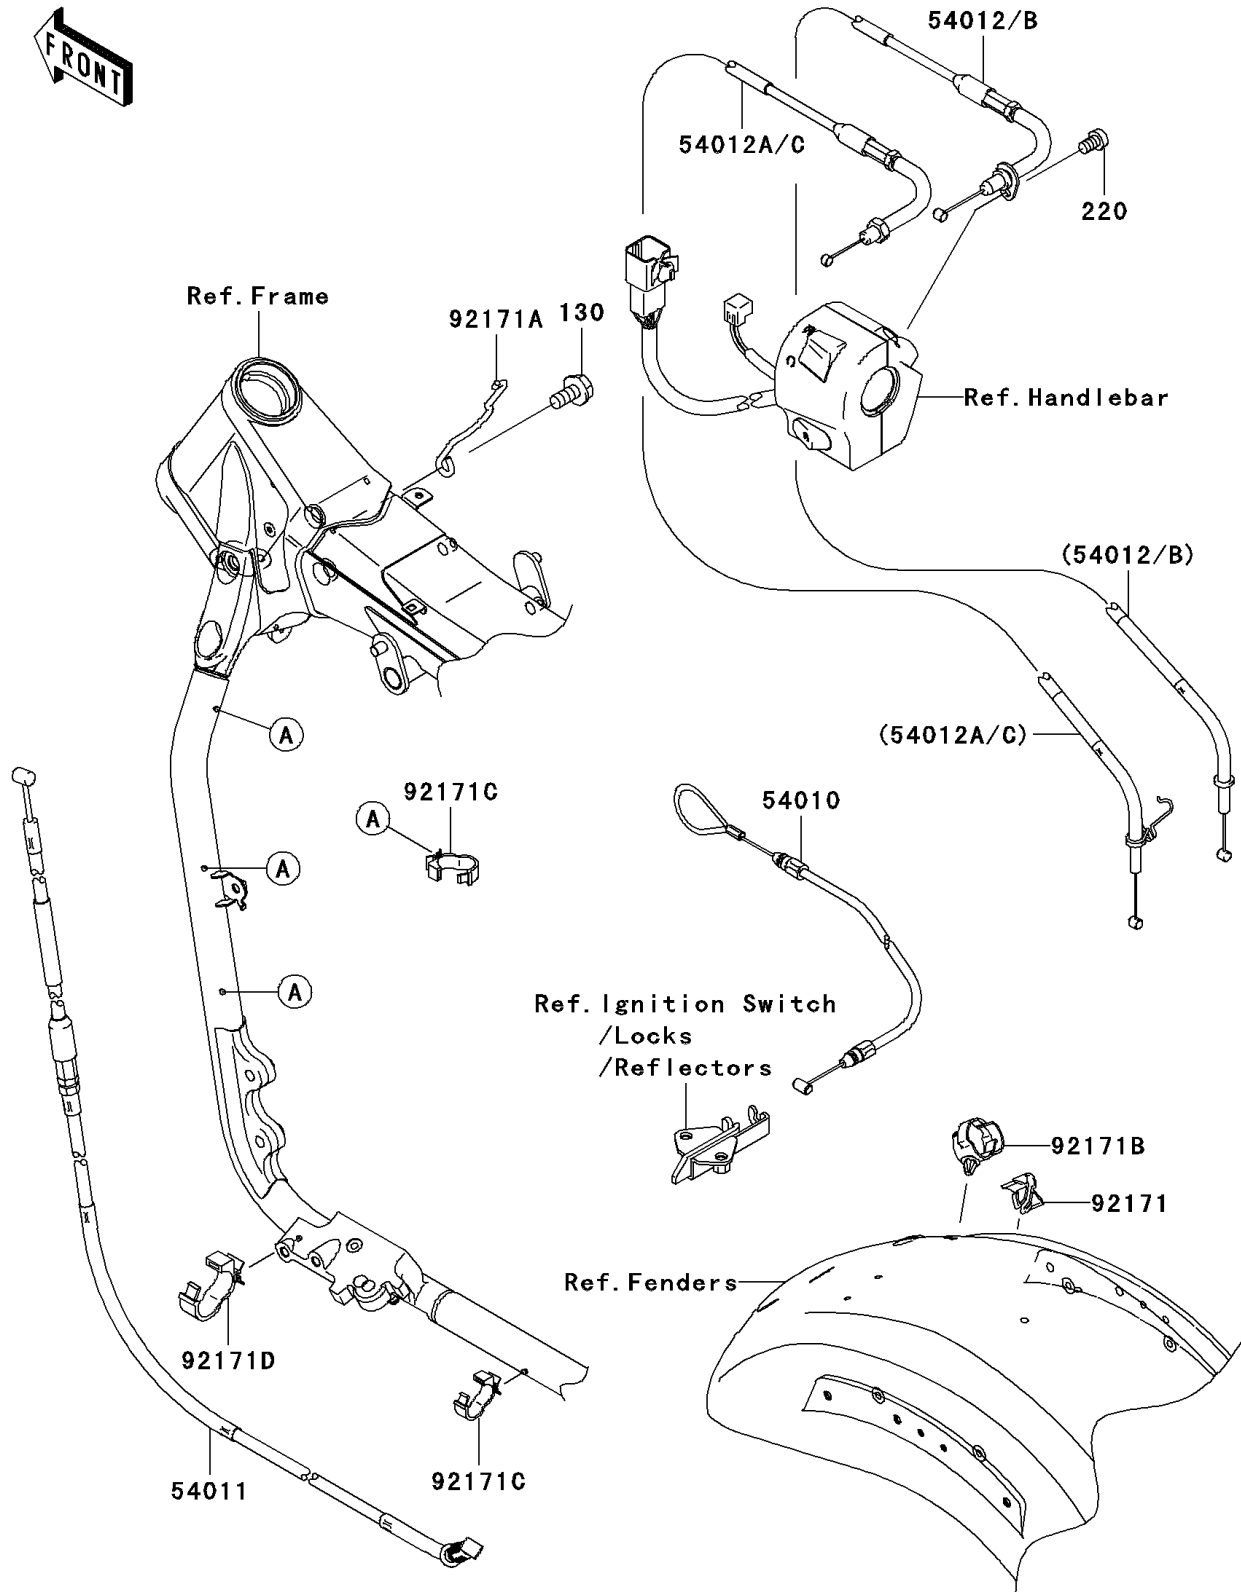

## 2005 Vulcan 2000 PARTS DIAGRAM

Cables

F2540

## 2005 Vulcan 2000 PARTS LIST

### Cables

ITEM NAME	PART NUMBER	QUANTITY
BOLT-FLANGED,6X12 (Ref # 130)	130J0612	1
SCREW-PAN-CROSS,5X8 (Ref # 220)	220F0508	1
CABLE,SEAT LOCK (Ref # 54010)	54010-0018	1
CABLE-CLUTCH (Ref # 54011)	54011-0004	1
CABLE-THROTTLE,OPENING (Ref # 54012B)	54012-0145	1
CABLE-THROTTLE,CLOSING (Ref # 54012C)	54012-0146	1
CLAMP,SEAT LOCK CABLE (Ref # 92171)	92171-0328	1
CLAMP,CABLE (Ref # 92171A)	92171-0330	1
CLAMP,DIA=13 (Ref # 92171B)	92171-1415	1
CLAMP,DIA=10 (Ref # 92171C)	92171-1423	1
CLAMP,DIA=15 (Ref # 92171D)	92171-1424	1