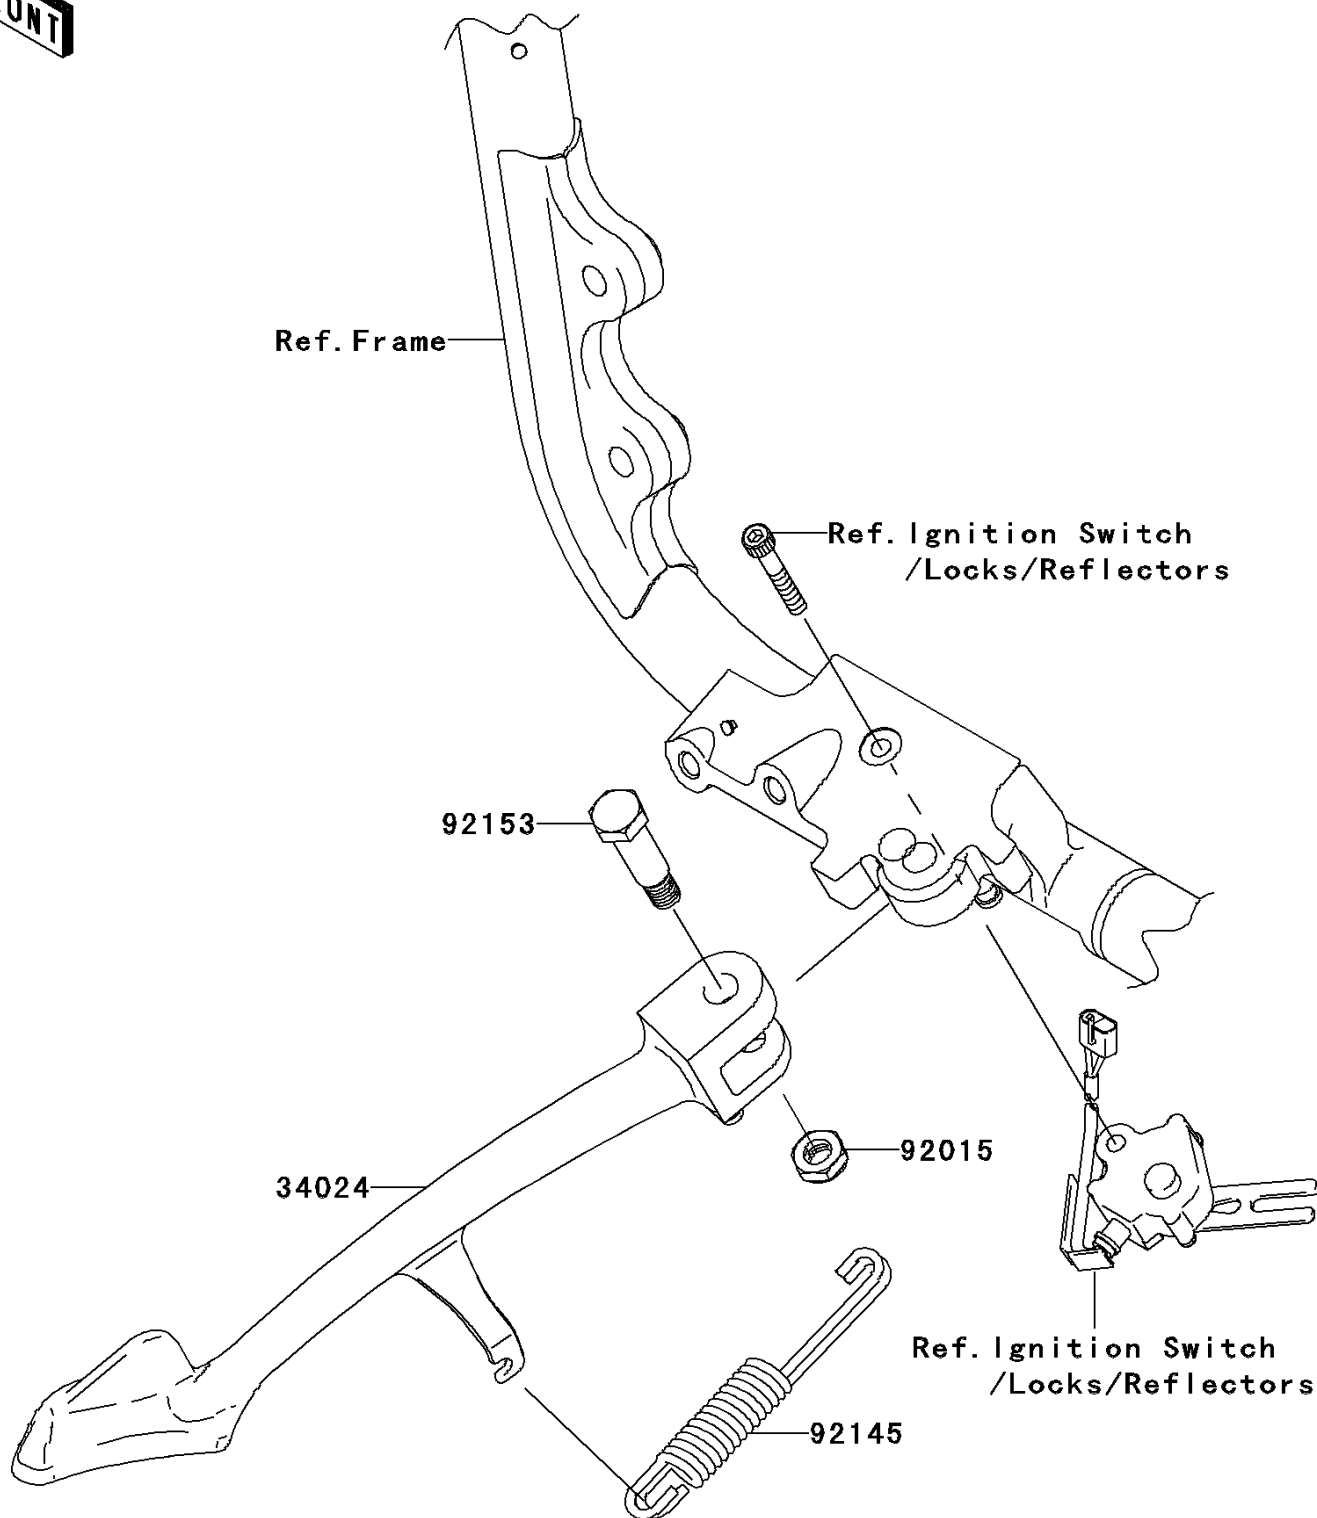

2005 Vulcan 2000 PARTS DIAGRAM

Stand(s)

F2190

2005 Vulcan 2000 PARTS LIST

Stand(s)

ITEM NAME	PART NUMBER	QUANTITY
STAND-SIDE (Ref # 34024)	34024-0013	1
NUT,LOCK,10MM,BLACK (Ref # 92015)	92015-1188	1
SPRING,SIDE STAND (Ref # 92145)	92145-0190	1
BOLT,SIDE STAND (Ref # 92153)	92153-0556	1