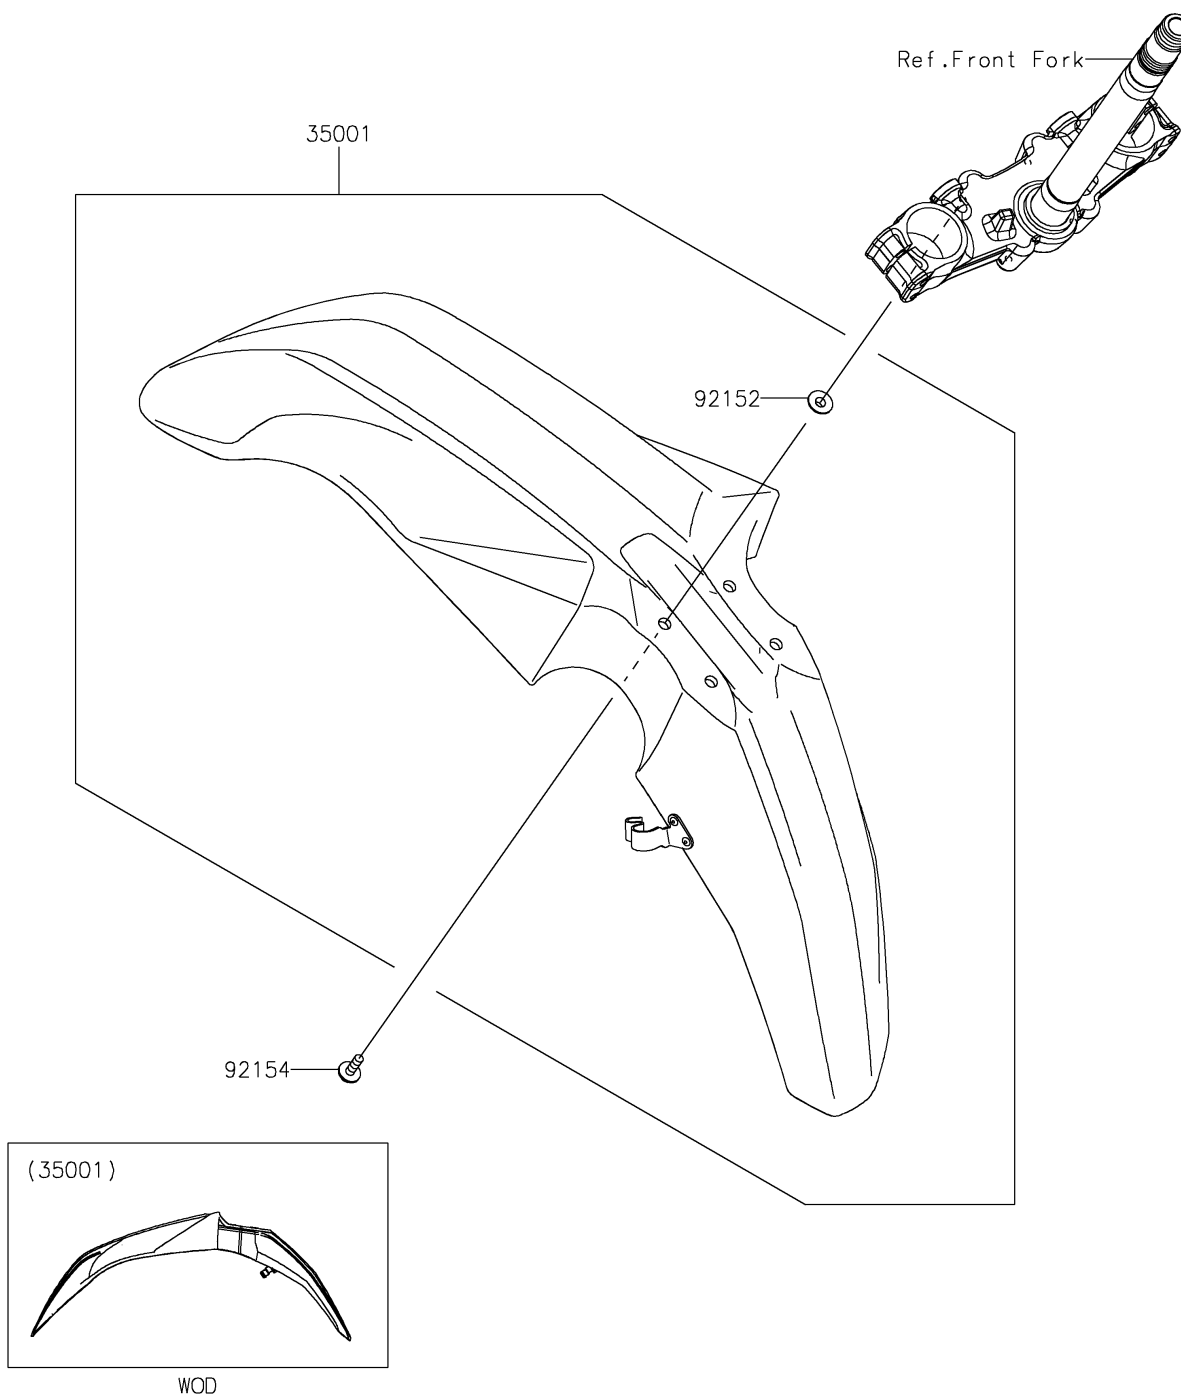

2023 KLR[®] 650

PARTS DIAGRAM

Front Fender(s)

F2171

2023 KLR[®] 650

PARTS LIST

Front Fender(s)

ITEM NAME	PART NUMBER	QUANTITY
FENDER-ASSY-FRONT,EBONY (Ref # 35001)	35001-0083-68L	1
COLLAR (Ref # 92152)	92152-0427	4
BOLT,FLANGED,6X20 (Ref # 92154)	92154-0392	4