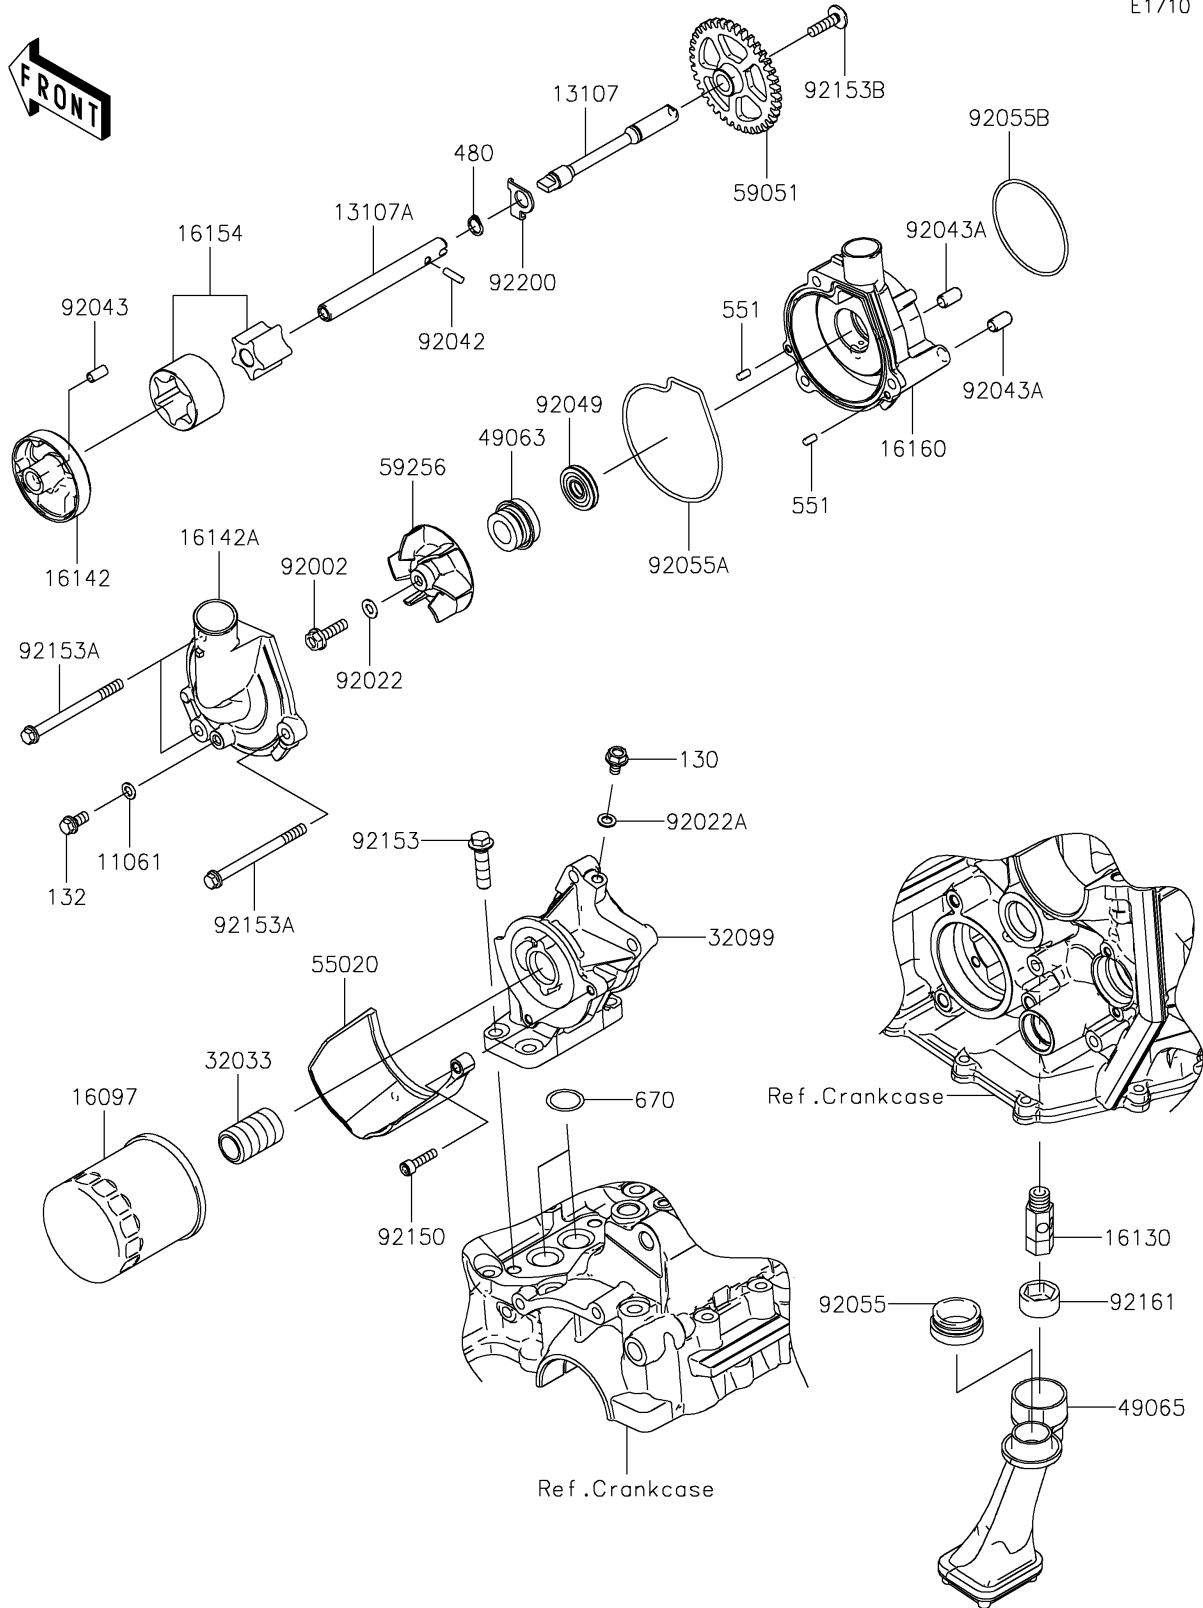

2022 Ninja ZX-6R ABS PARTS DIAGRAM

Oil Pump/Oil Filter

E1710

2022 Ninja ZX-6R ABS PARTS LIST

Oil Pump/Oil Filter

ITEM NAME	PART NUMBER	QUANTITY
GASKET (Ref # 11061)	11061-0107	1
SHAFT,PUMP,RH (Ref # 13107)	13107-0132	1
SHAFT,PUMP,LH (Ref # 13107A)	13107-0202	1
FILTER-ASSY-OIL (Ref # 16097)	16097-0008	1
VALVE-ASSY-RELIEF (Ref # 16130)	16130-1059	1
COVER-PUMP (Ref # 16142)	16142-0057	1
COVER-PUMP,WATER (Ref # 16142A)	16142-0732	1
ROTOR-PUMP (Ref # 16154)	16154-0057	1
BODY,WATER PUMP (Ref # 16160)	16160-0815	1
PIPE,OIL FILTER (Ref # 32033)	32033-1535	1
CASE,OIL FILTER&COOLER (Ref # 32099)	32099-0727	1
SEAL-MECHANICAL (Ref # 49063)	49063-1055	1
FILTER-OIL (Ref # 49065)	49065-0024	1
GUARD,OIL FILTER (Ref # 55020)	55020-0358	1
GEAR-SPUR,37T (Ref # 59051)	59051-0092	1
IMPELLER (Ref # 59256)	59256-0555	1
BOLT,6X22 (Ref # 92002)	92002-1154	1
WASHER,6.1X12X1 (Ref # 92022)	92022-077	1
WASHER,6.2X11X1 (Ref # 92022A)	92022-304	1
PIN,DOWEL,4X13.8 (Ref # 92042)	92042-030	1
PIN,4.2X6X12 (Ref # 92043)	92043-1262	1
PIN,6.2X8X14 (Ref # 92043A)	92043-1263	2
SEAL-OIL (Ref # 92049)	92049-0798	1
RING-O,OIL FILTER (Ref # 92055)	92055-1503	1
RING-O,WATER PUMP COVER (Ref # 92055A)	92055-1532	1
RING-O,59.6X2.4 (Ref # 92055B)	92055-3018	1
BOLT,SOCKET,5X20 (Ref # 92150)	92150-1019	2
BOLT,FLANGED,8X30 (Ref # 92153)	92153-1086	4
BOLT,FLANGED,6X75 (Ref # 92153A)	92153-1649	3

2022 Ninja ZX-6R ABS PARTS LIST

Oil Pump/Oil Filter

ITEM NAME	PART NUMBER	QUANTITY
BOLT,SOCKET,6X22 (Ref # 92153B)	92153-1792	1
DAMPER (Ref # 92161)	92161-0070	1
WASHER (Ref # 92200)	92200-0317	1
BOLT-FLANGED,6X10 (Ref # 130)	130BD0610	1
BOLT-FLANGED-SMALL,6X12 (Ref # 132)	132BA0612	1
CIRCLIP-TYPE-C,11MM (Ref # 480)	480J1100	1
PIN-DOWEL,4X8 (Ref # 551)	551A0408	2
O RING,18MM (Ref # 670)	670D2018	2