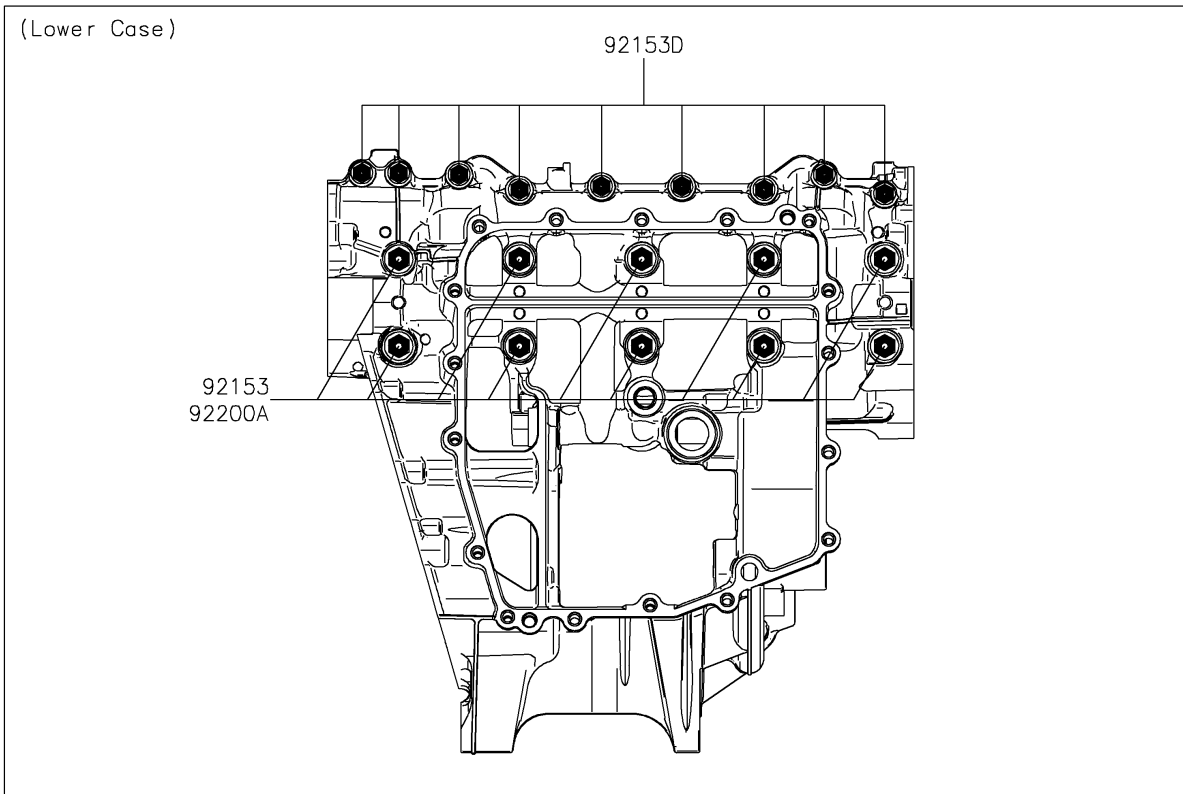

2021 Ninja[®] ZX[™] -6R ABS KRT Edition PARTS DIAGRAM

Crankcase Bolt Pattern

E1412

2021 Ninja® ZX™ -6R ABS KRT Edition PARTS LIST

Crankcase Bolt Pattern

ITEM NAME	PART NUMBER	QUANTITY
BOLT,FLANGED,8X95 (Ref # 92153)	92153-1631	10
BOLT,FLANGED,8X90 (Ref # 92153A)	92153-1632	1
BOLT,FLANGED,8X75 (Ref # 92153B)	92153-1633	3
BOLT,FLANGED,6X68 (Ref # 92153C)	92153-1637	7
BOLT,FLANGED,6X50 (Ref # 92153D)	92153-1638	9
WASHER,8.2X16X1.6 (Ref # 92200)	92200-0047	4
WASHER,8.5X18X3.0 (Ref # 92200A)	92200-0153	10