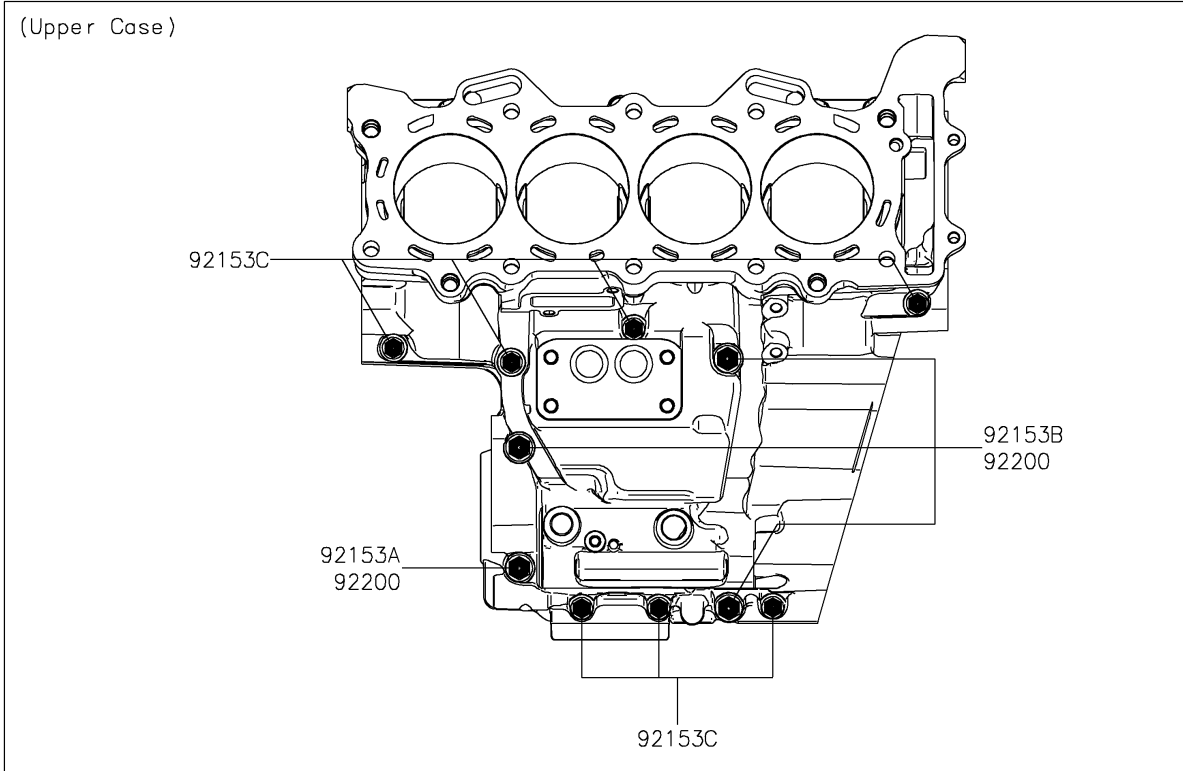

2021 Ninja[®] ZX[™] -6R ABS KRT Edition PARTS DIAGRAM

Crankcase Bolt Pattern

E1412

2021 Ninja® ZX™ -6R ABS KRT Edition PARTS LIST

Crankcase Bolt Pattern

ITEM NAME	PART NUMBER	QUANTITY
BOLT,FLANGED,8X95 (Ref # 92153)	92153-1631	10
BOLT,FLANGED,8X90 (Ref # 92153A)	92153-1632	1
BOLT,FLANGED,8X75 (Ref # 92153B)	92153-1633	3
BOLT,FLANGED,6X68 (Ref # 92153C)	92153-1637	7
BOLT,FLANGED,6X50 (Ref # 92153D)	92153-1638	9
WASHER,8.2X16X1.6 (Ref # 92200)	92200-0047	4
WASHER,8.5X18X3.0 (Ref # 92200A)	92200-0153	10