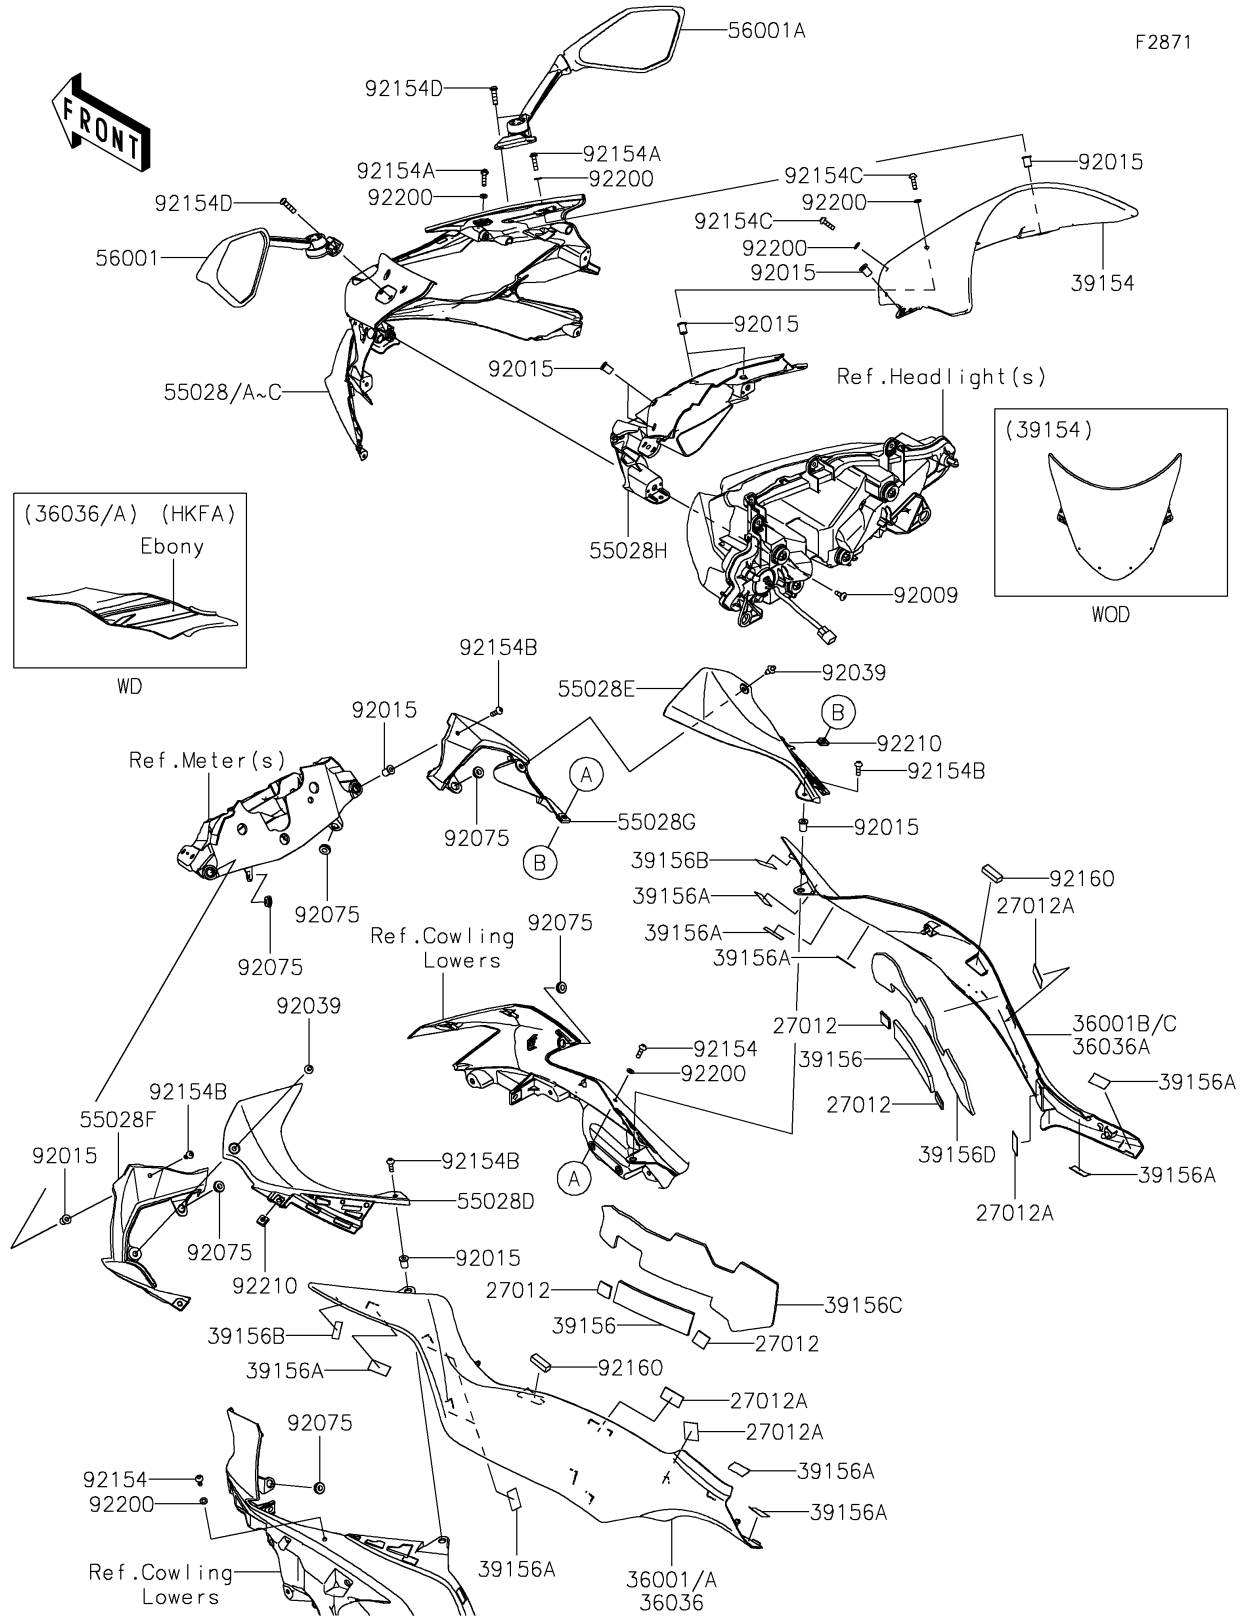

2019 NINJA® ZX™-6R PARTS DIAGRAM

Cowling

2019 NINJA® ZX™-6R PARTS LIST

Cowling

ITEM NAME	PART NUMBER	QUANTITY
HOOK,20X20X3.0 (Ref # 27012)	27012-0742	4
HOOK (Ref # 27012A)	27012-0751	4
COVER-SIDE,LH,M.F.S.BLACK (Ref # 36001A)	36001-0594-739	1
COVER-SIDE,RH,M.F.S.BLACK (Ref # 36001C)	36001-0595-739	1
WINDSHIELD (Ref # 39154)	39154-0384	1
PAD (Ref # 39156)	39156-0536	2
PAD,15X30X0.2 (Ref # 39156A)	39156-0979	10
PAD,10X30X0.2 (Ref # 39156B)	39156-0980	2
PAD,COVER FRAME,LH (Ref # 39156C)	39156-2410	1
PAD,COVER FRAME,RH (Ref # 39156D)	39156-2411	1
COWLING,UPP,P.S.GRAY (Ref # 55028)	55028-0667-36S	1
COWLING,UPP,M.S.BLACK (Ref # 55028B)	55028-0667-660	1
COWLING,INNER,RR,LH (Ref # 55028D)	55028-0675	1
COWLING,INNER,RR,RH (Ref # 55028E)	55028-0676	1
COWLING,INNER,FR,LH (Ref # 55028F)	55028-0697	1
COWLING,INNER,FR,RH (Ref # 55028G)	55028-0698	1
COWLING,UPP,CNT (Ref # 55028H)	55028-0699	1
MIRROR-ASSY,LH (Ref # 56001)	56001-0393	1
MIRROR-ASSY,RH (Ref # 56001A)	56001-0394	1
SCREW,TAPPING,5X14 (Ref # 92009)	92009-1197	1
NUT,WELL,5MM (Ref # 92015)	92015-1757	10
RIVET (Ref # 92039)	92039-0068	2
DAMPER,6X16X7 (Ref # 92075)	92075-1011	6
BOLT,SOCKET,5X16 (Ref # 92154)	92154-0209	2
BOLT,SOCKET,5X20 (Ref # 92154A)	92154-0210	4
BOLT,SOCKET,5X16 (Ref # 92154B)	92154-1701	4
BOLT,SOCKET,5X18 (Ref # 92154C)	92154-2107	2
BOLT,SOCKET,6X22 (Ref # 92154D)	92154-3777	4
DAMPER (Ref # 92160)	92160-1183	2

2019 NINJA® ZX™-6R PARTS LIST

Cowling

ITEM NAME	PART NUMBER	QUANTITY
WASHER,5.2X10X1.0 (Ref # 92200)	92200-1820	8
NUT (Ref # 92210)	92210-0571	2