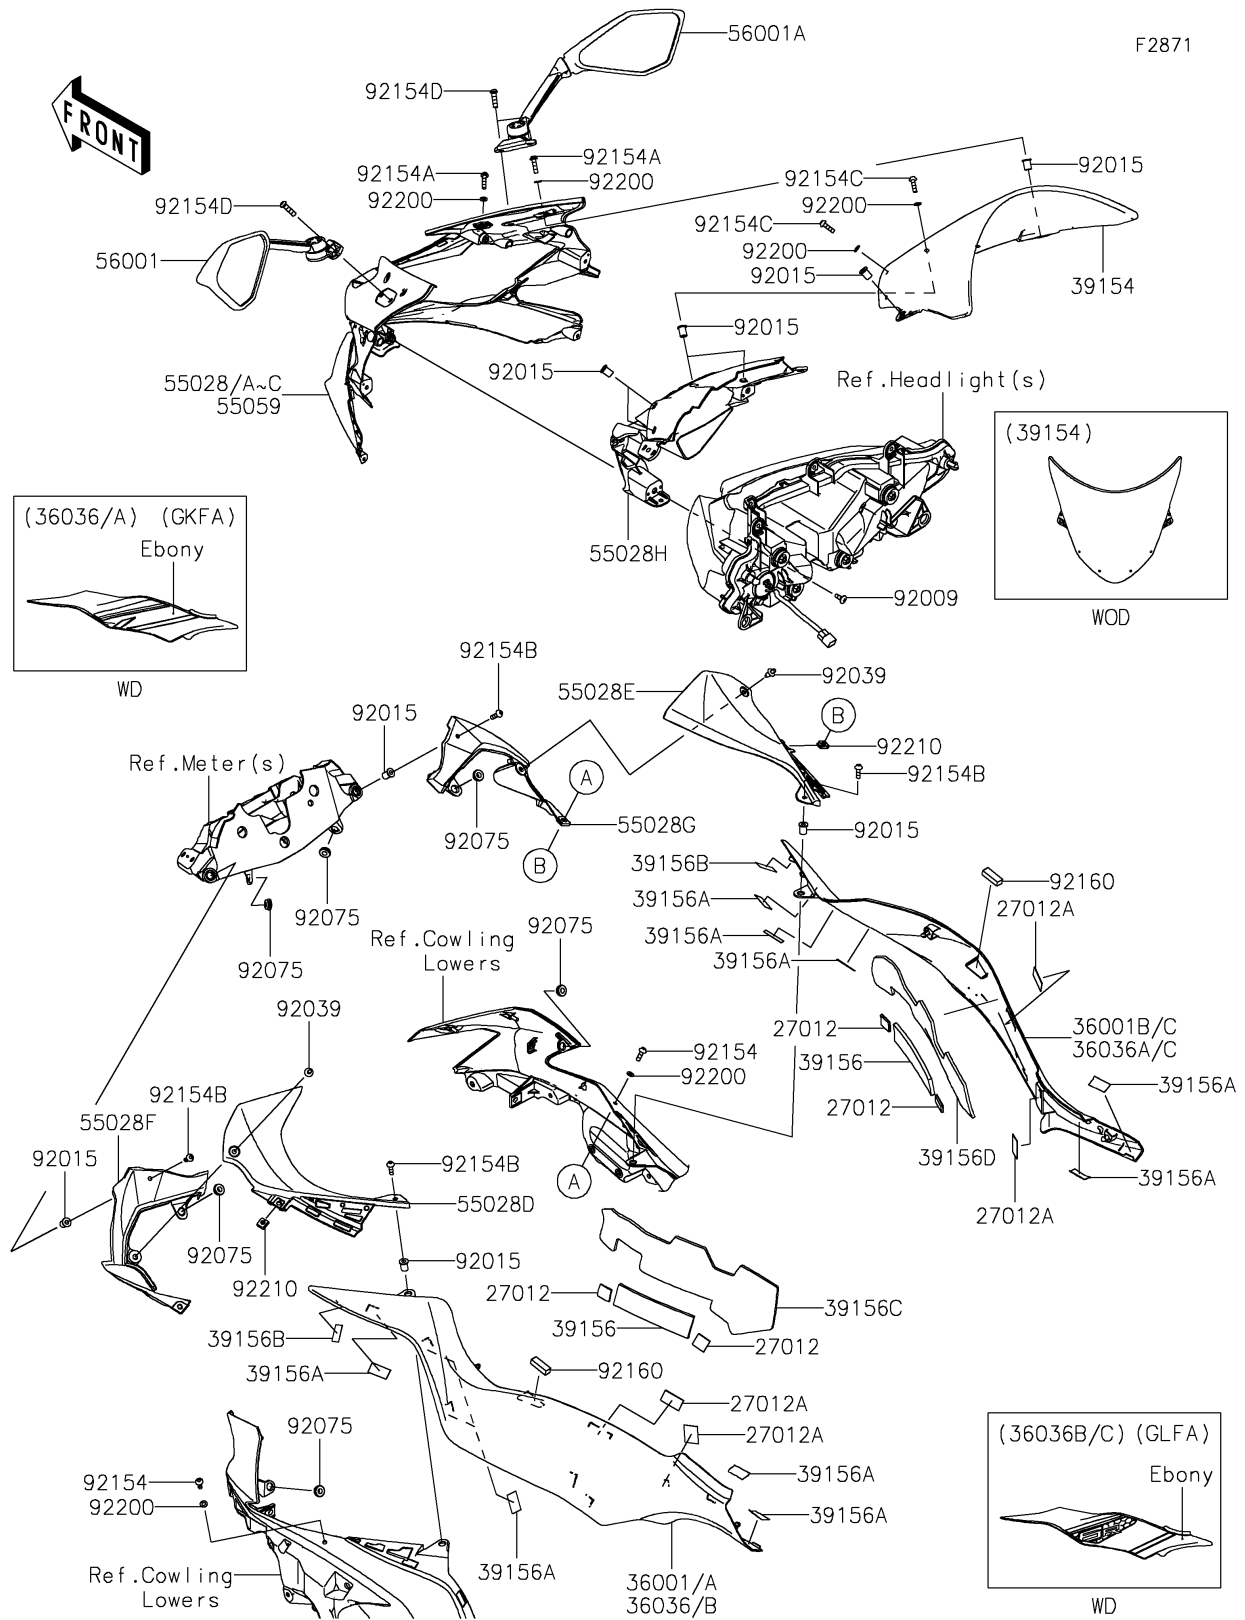

2020 NINJA® ZX™-6R ABS PARTS DIAGRAM

Cowling

2020 NINJA® ZX™ -6R ABS PARTS LIST

Cowling

ITEM NAME	PART NUMBER	QUANTITY
HOOK,20X20X3.0 (Ref # 27012)	27012-0742	4
HOOK (Ref # 27012A)	27012-0751	4
COVER-SIDE,LH,C.S.F.ORANGE (Ref # 36001)	36001-0594-62J	1
COVER-SIDE,RH,C.S.F.ORANGE (Ref # 36001B)	36001-0595-62J	1
WINDSHIELD (Ref # 39154)	39154-0384	1
PAD (Ref # 39156)	39156-0536	2
PAD,15X30X0.2 (Ref # 39156A)	39156-0979	10
PAD,10X30X0.2 (Ref # 39156B)	39156-0980	2
PAD,COVER FRAME,LH (Ref # 39156C)	39156-2410	1
PAD,COVER FRAME,RH (Ref # 39156D)	39156-2411	1
COWLING,UPP,C.S.F.ORANGE (Ref # 55028A)	55028-0667-62J	1
COWLING,UPP,M.S.BLACK (Ref # 55028B)	55028-0667-660	1
COWLING,INNER,RR,LH (Ref # 55028D)	55028-0675	1
COWLING,INNER,RR,RH (Ref # 55028E)	55028-0676	1
COWLING,INNER,FR,LH (Ref # 55028F)	55028-0697	1
COWLING,INNER,FR,RH (Ref # 55028G)	55028-0698	1
COWLING,UPP,CNT (Ref # 55028H)	55028-0699	1
MIRROR-ASSY,LH (Ref # 56001)	56001-0393	1
MIRROR-ASSY,RH (Ref # 56001A)	56001-0394	1
SCREW,TAPPING,5X14 (Ref # 92009)	92009-1197	1
NUT,WELL,5MM (Ref # 92015)	92015-1757	10
RIVET (Ref # 92039)	92039-0068	2
DAMPER,6X16X7 (Ref # 92075)	92075-1011	6
BOLT,SOCKET,5X16 (Ref # 92154)	92154-0209	2
BOLT,SOCKET,5X20 (Ref # 92154A)	92154-0210	4
BOLT,SOCKET,5X16 (Ref # 92154B)	92154-1701	4
BOLT,SOCKET,5X18 (Ref # 92154C)	92154-2107	2
BOLT,SOCKET,6X22 (Ref # 92154D)	92154-3777	4
DAMPER (Ref # 92160)	92160-1183	2

2020 NINJA® ZX™ -6R ABS PARTS LIST

Cowling

ITEM NAME	PART NUMBER	QUANTITY
WASHER,5.2X10X1.0 (Ref # 92200)	92200-1820	8
NUT (Ref # 92210)	92210-0571	2