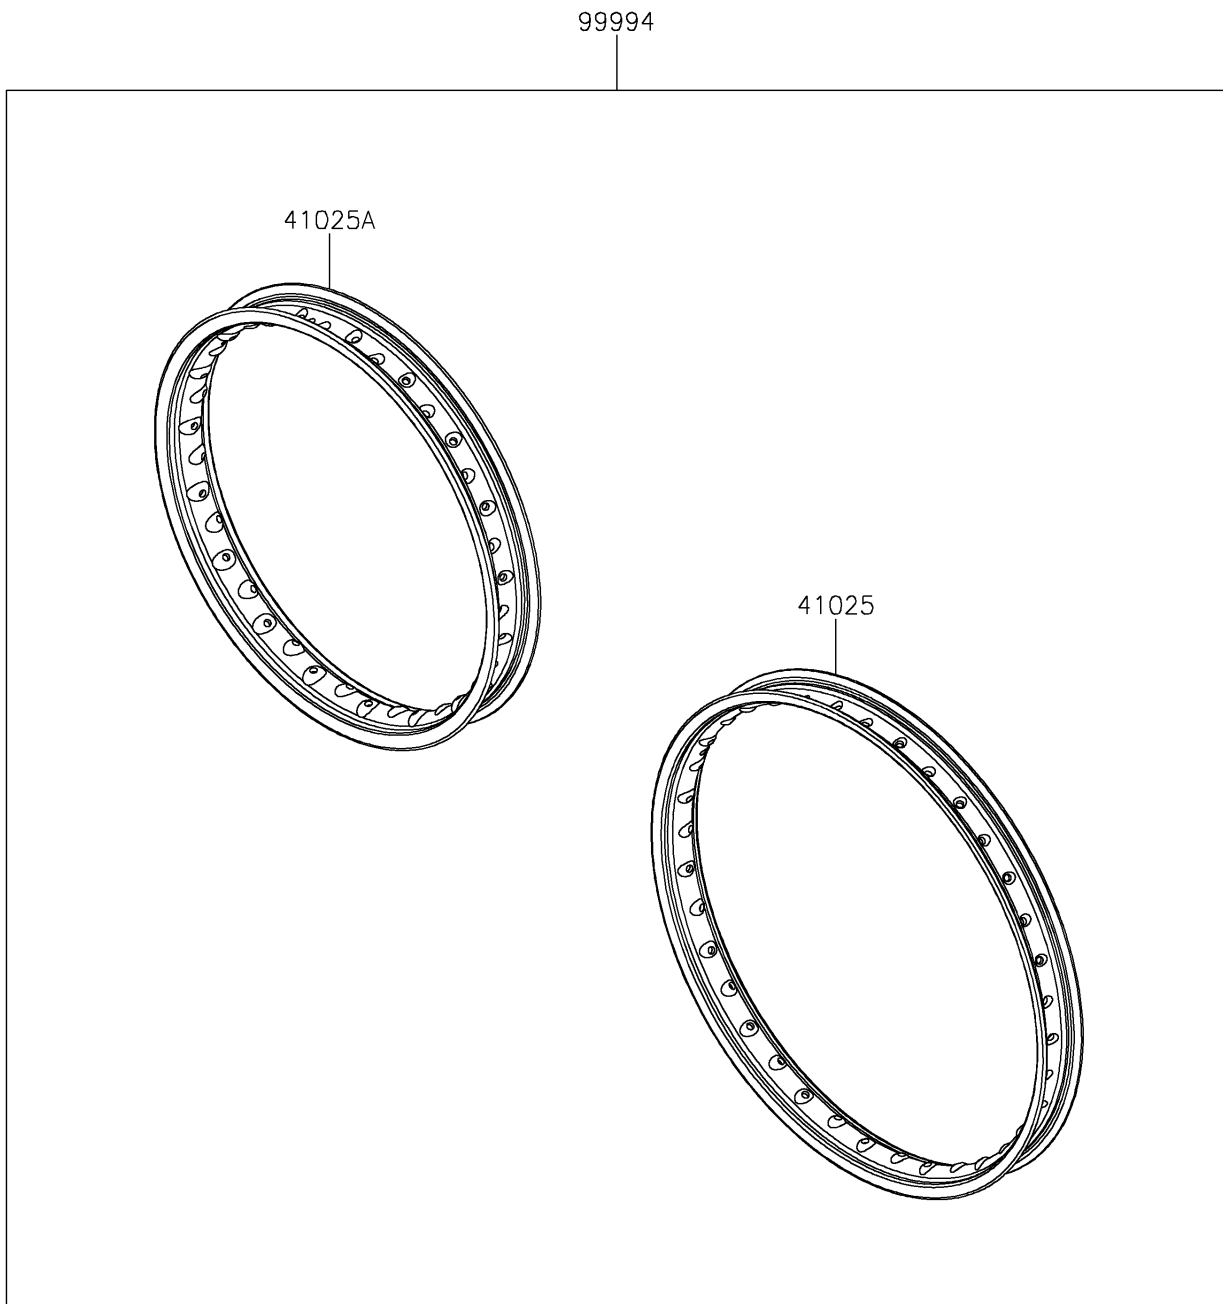

2023 KLX230 S ABS PARTS DIAGRAM

Accessory(Rim)

F2910B

2023 KLX230 S ABS PARTS LIST

Accessory(Rim)

ITEM NAME	PART NUMBER	QUANTITY
RIM,RR,18X1.85,BLACK (Ref # 41025)	41025-0399-WC	1
RIM,FR,21X1.60,BLACK (Ref # 41025A)	41025-0400-WC	1
RIM,BLACK (Ref # 99994)	99994-1251-WC	1