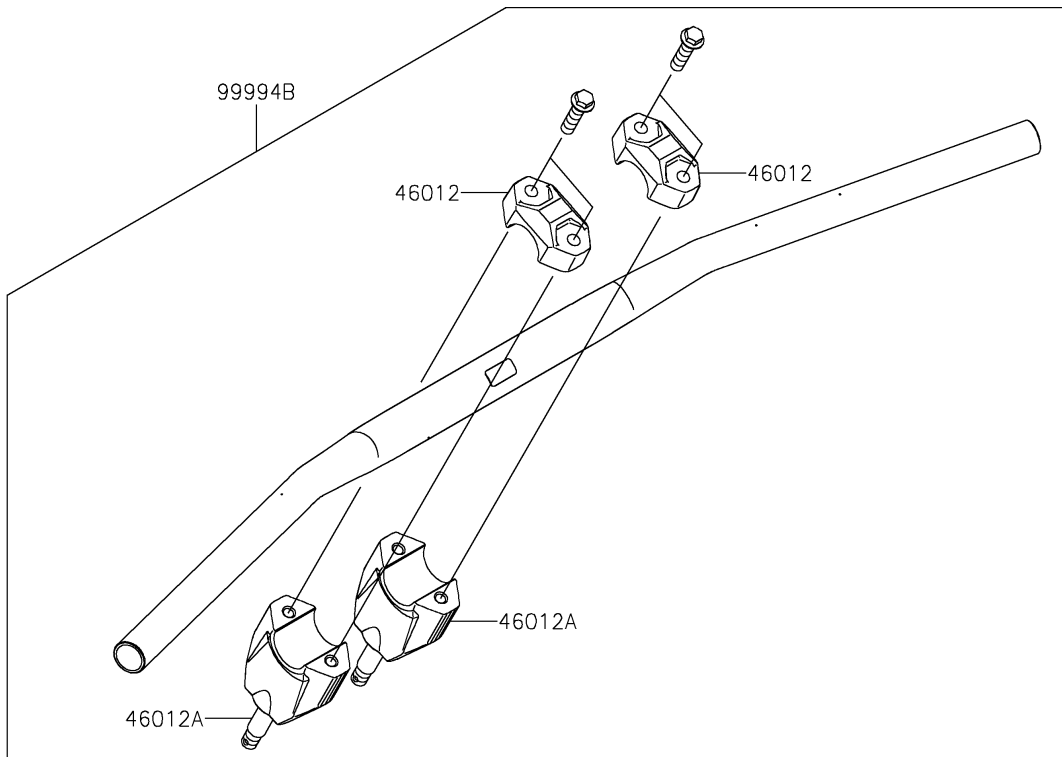

2023 KLX230 S ABS PARTS DIAGRAM

Accessory(Handle)

2023 KLX230 S ABS PARTS LIST

Accessory(Handle)

ITEM NAME	PART NUMBER	QUANTITY
HOLDER-HANDLE,UPP,P.SILVER (Ref # 46012)	46012-0359-458	2
HOLDER-HANDLE,LWR,P.SILVER (Ref # 46012A)	46012-0360-458	2
COVER-HANDLE,LH,EBONY (Ref # 59441)	59441-0045-68L	1
COVER-HANDLE,RH,EBONY (Ref # 59441A)	59441-0046-68L	1
NUT,LOCK,FLANGED,6MM (Ref # 92015)	92015-1603	2
BOLT,6X12 (Ref # 92151)	92151-1985	1
COLLAR,6.5X10.5X9.3 (Ref # 92152)	92152-1992	1
COLLAR,6.5X10.5X14 (Ref # 92152A)	92152-2302	1
COLLAR,6.5X15X3.4 (Ref # 92152B)	92152-2314	3
COLLAR (Ref # 92152C)	92152-2592	1
BOLT,FLANGED,6X16 (Ref # 92153)	92153-1059	1
BOLT (Ref # 92154)	92154-1670	1
BOLT (Ref # 92154A)	92154-2359	1
HAND GUARD,EBONY (Ref # 99994)	99994-1248-68L	1
HANDLE-BAR PAD (Ref # 99994A)	99994-1274	1
FAT TYPE HANDLE BAR,P.SILVER (Ref # 99994B)	99994-1508-458	1