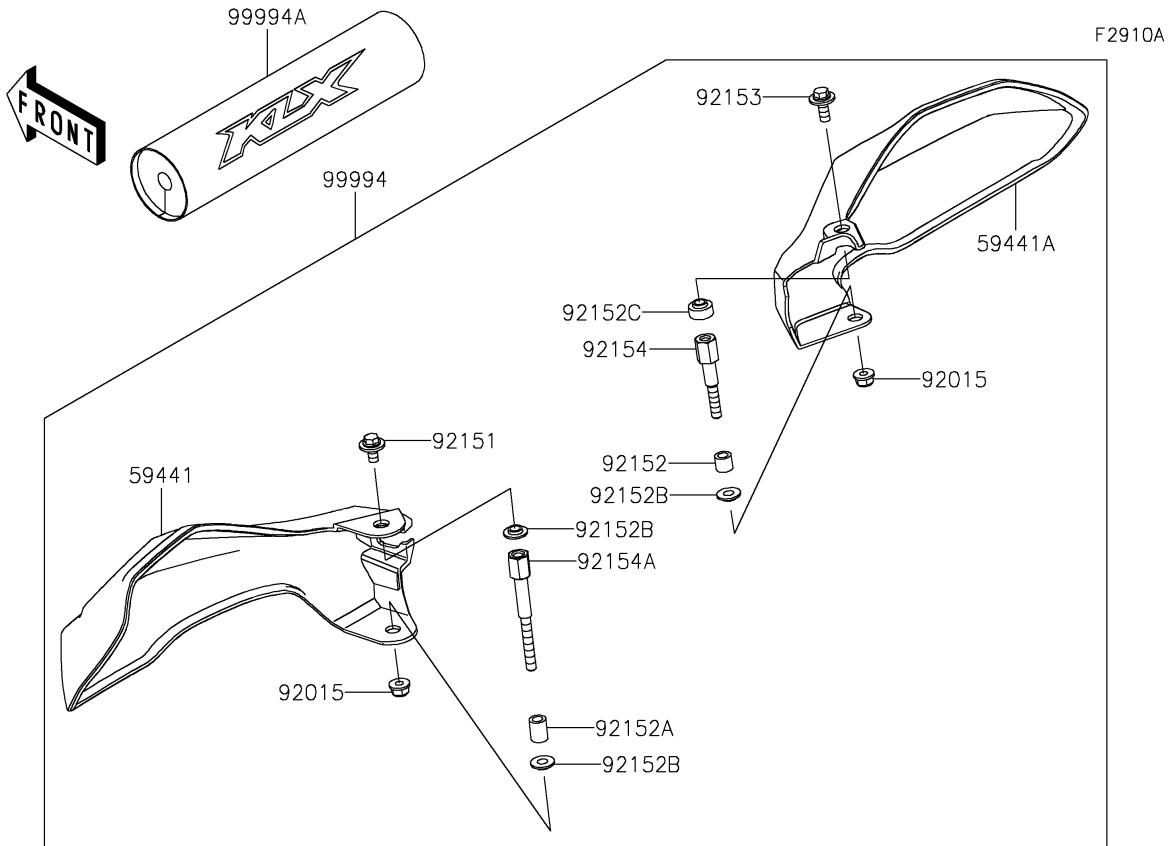

2023 KLX230 S ABS PARTS DIAGRAM

Accessory(Handle)

2023 KLX230 S ABS PARTS LIST

Accessory(Handle)

ITEM NAME	PART NUMBER	QUANTITY
HOLDER-HANDLE,UPP,P.SILVER (Ref # 46012)	46012-0359-458	2
HOLDER-HANDLE,LWR,P.SILVER (Ref # 46012A)	46012-0360-458	2
COVER-HANDLE,LH,EBONY (Ref # 59441)	59441-0045-68L	1
COVER-HANDLE,RH,EBONY (Ref # 59441A)	59441-0046-68L	1
NUT,LOCK,FLANGED,6MM (Ref # 92015)	92015-1603	2
BOLT,6X12 (Ref # 92151)	92151-1985	1
COLLAR,6.5X10.5X9.3 (Ref # 92152)	92152-1992	1
COLLAR,6.5X10.5X14 (Ref # 92152A)	92152-2302	1
COLLAR,6.5X15X3.4 (Ref # 92152B)	92152-2314	3
COLLAR (Ref # 92152C)	92152-2592	1
BOLT,FLANGED,6X16 (Ref # 92153)	92153-1059	1
BOLT (Ref # 92154)	92154-1670	1
BOLT (Ref # 92154A)	92154-2359	1
HAND GUARD,EBONY (Ref # 99994)	99994-1248-68L	1
HANDLE-BAR PAD (Ref # 99994A)	99994-1274	1
FAT TYPE HANDLE BAR,P.SILVER (Ref # 99994B)	99994-1508-458	1