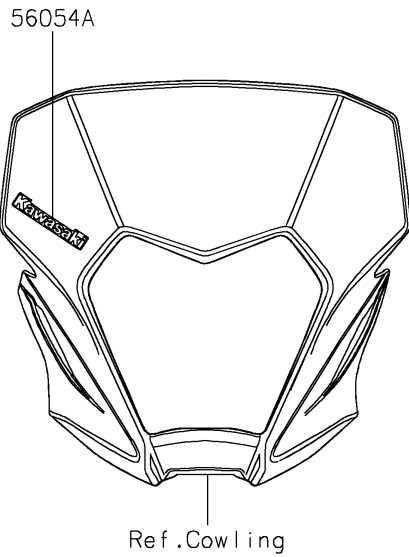

# 2023 KLX230 S ABS PARTS DIAGRAM

Decals(Gray)

F2861

## 2023 KLX230 S ABS PARTS LIST

Decals(Gray)

ITEM NAME	PART NUMBER	QUANTITY
MARK,SIDE COVER,KAWASAKI (Ref # 56054)	56054-3759	2
MARK,HEAD LAMP COVER,KAWASAKI (Ref # 56054A)	56054-3873	1
MARK,FR FENDER,ABS (Ref # 56054B)	56054-3880	2
PATTERN,SHROUD,LH (Ref # 56076)	56076-7162	1
PATTERN,SHROUD,RH (Ref # 56076A)	56076-7163	1