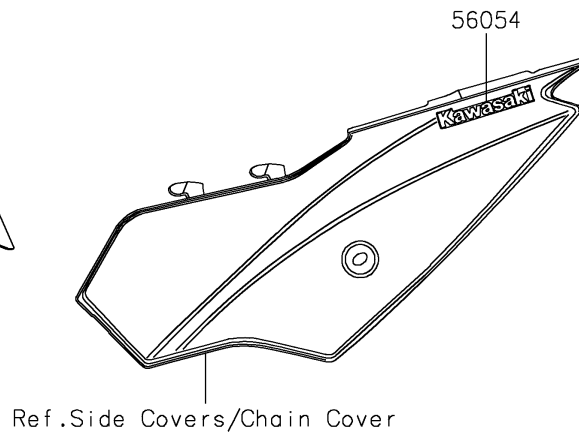

# 2023 KLX230 S ABS PARTS DIAGRAM

Decals(Gray)

F2861

## 2023 KLX230 S ABS PARTS LIST

Decals(Gray)

ITEM NAME	PART NUMBER	QUANTITY
MARK,SIDE COVER,KAWASAKI (Ref # 56054)	56054-3759	2
MARK,HEAD LAMP COVER,KAWASAKI (Ref # 56054A)	56054-3873	1
MARK,FR FENDER,ABS (Ref # 56054B)	56054-3880	2
PATTERN,SHROUD,LH (Ref # 56076)	56076-7162	1
PATTERN,SHROUD,RH (Ref # 56076A)	56076-7163	1