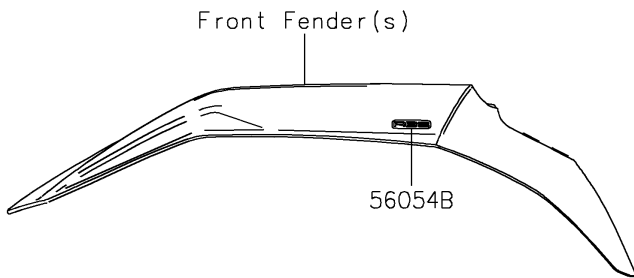

# 2023 KLX230 S ABS PARTS DIAGRAM

Decals(Gray)

F2861

## 2023 KLX230 S ABS PARTS LIST

Decals(Gray)

ITEM NAME	PART NUMBER	QUANTITY
MARK,SIDE COVER,KAWASAKI (Ref # 56054)	56054-3759	2
MARK,HEAD LAMP COVER,KAWASAKI (Ref # 56054A)	56054-3873	1
MARK,FR FENDER,ABS (Ref # 56054B)	56054-3880	2
PATTERN,SHROUD,LH (Ref # 56076)	56076-7162	1
PATTERN,SHROUD,RH (Ref # 56076A)	56076-7163	1