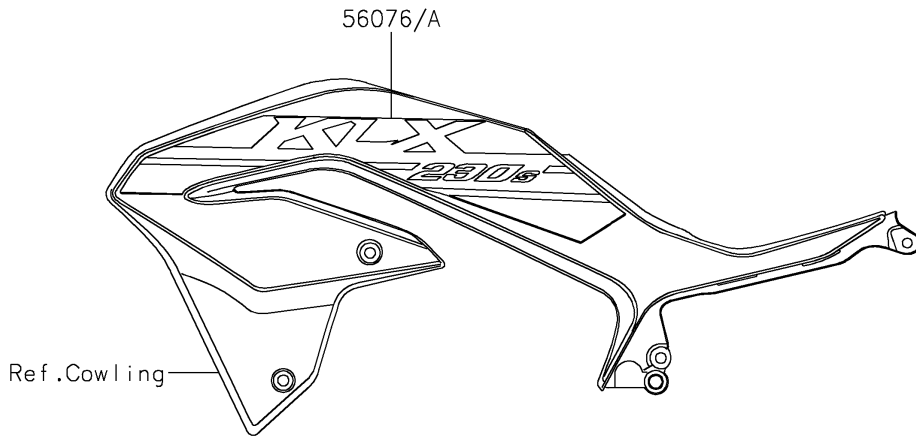

# 2023 KLX230 S ABS PARTS DIAGRAM

Decals(Gray)

F2861

## 2023 KLX230 S ABS PARTS LIST

Decals(Gray)

ITEM NAME	PART NUMBER	QUANTITY
MARK,SIDE COVER,KAWASAKI (Ref # 56054)	56054-3759	2
MARK,HEAD LAMP COVER,KAWASAKI (Ref # 56054A)	56054-3873	1
MARK,FR FENDER,ABS (Ref # 56054B)	56054-3880	2
PATTERN,SHROUD,LH (Ref # 56076)	56076-7162	1
PATTERN,SHROUD,RH (Ref # 56076A)	56076-7163	1