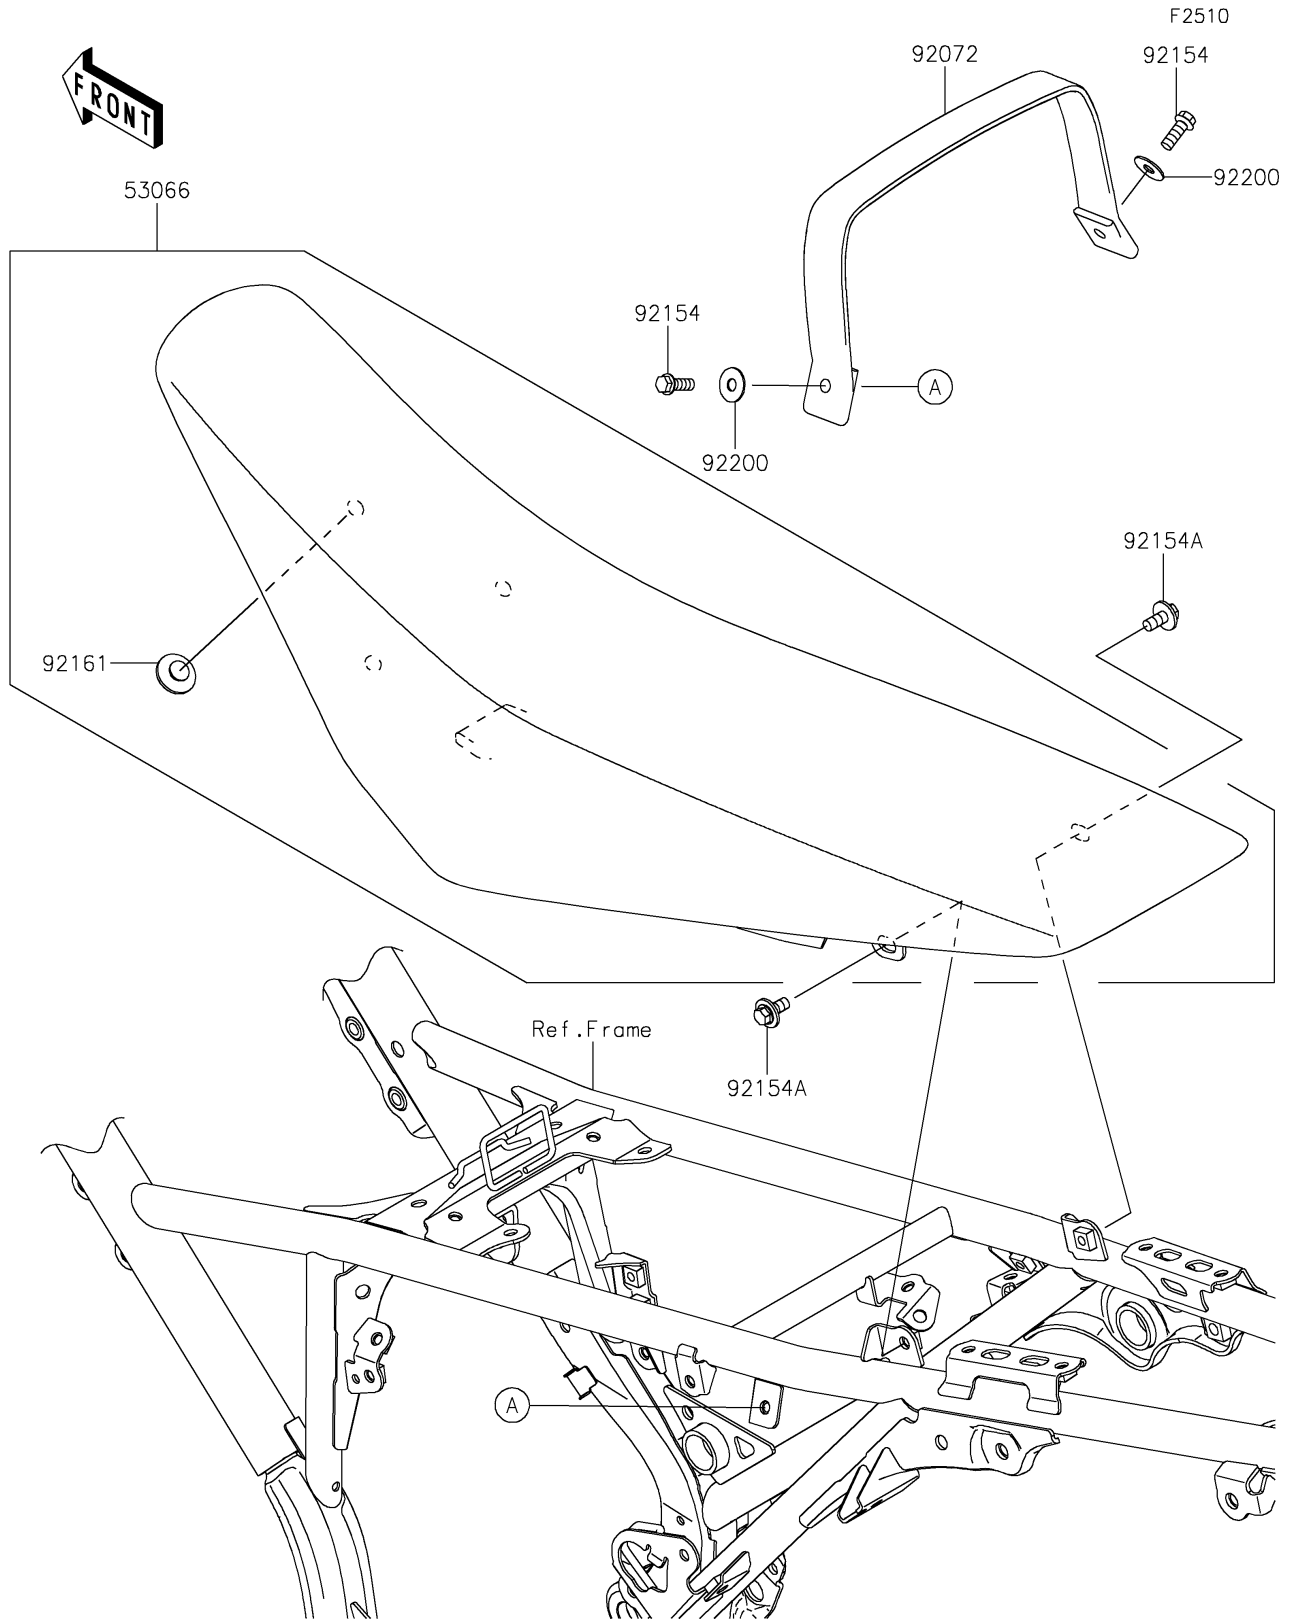

2023 KLX230 S ABS PARTS DIAGRAM

Seat

2023 KLX230 S ABS PARTS LIST

Seat

ITEM NAME	PART NUMBER	QUANTITY
SEAT-ASSY,BLACK (Ref # 53066)	53066-0692-MA	1
BAND,BLACK (Ref # 92072)	92072-0837-MA	1
BOLT,FLANGED,6X16 (Ref # 92154)	92154-0460	2
BOLT,FLANGED,6X14 (Ref # 92154A)	92154-1231	2
DAMPER,8X22X10 (Ref # 92161)	92161-1685	3
WASHER,6.5X18X1 (Ref # 92200)	92200-0544	2