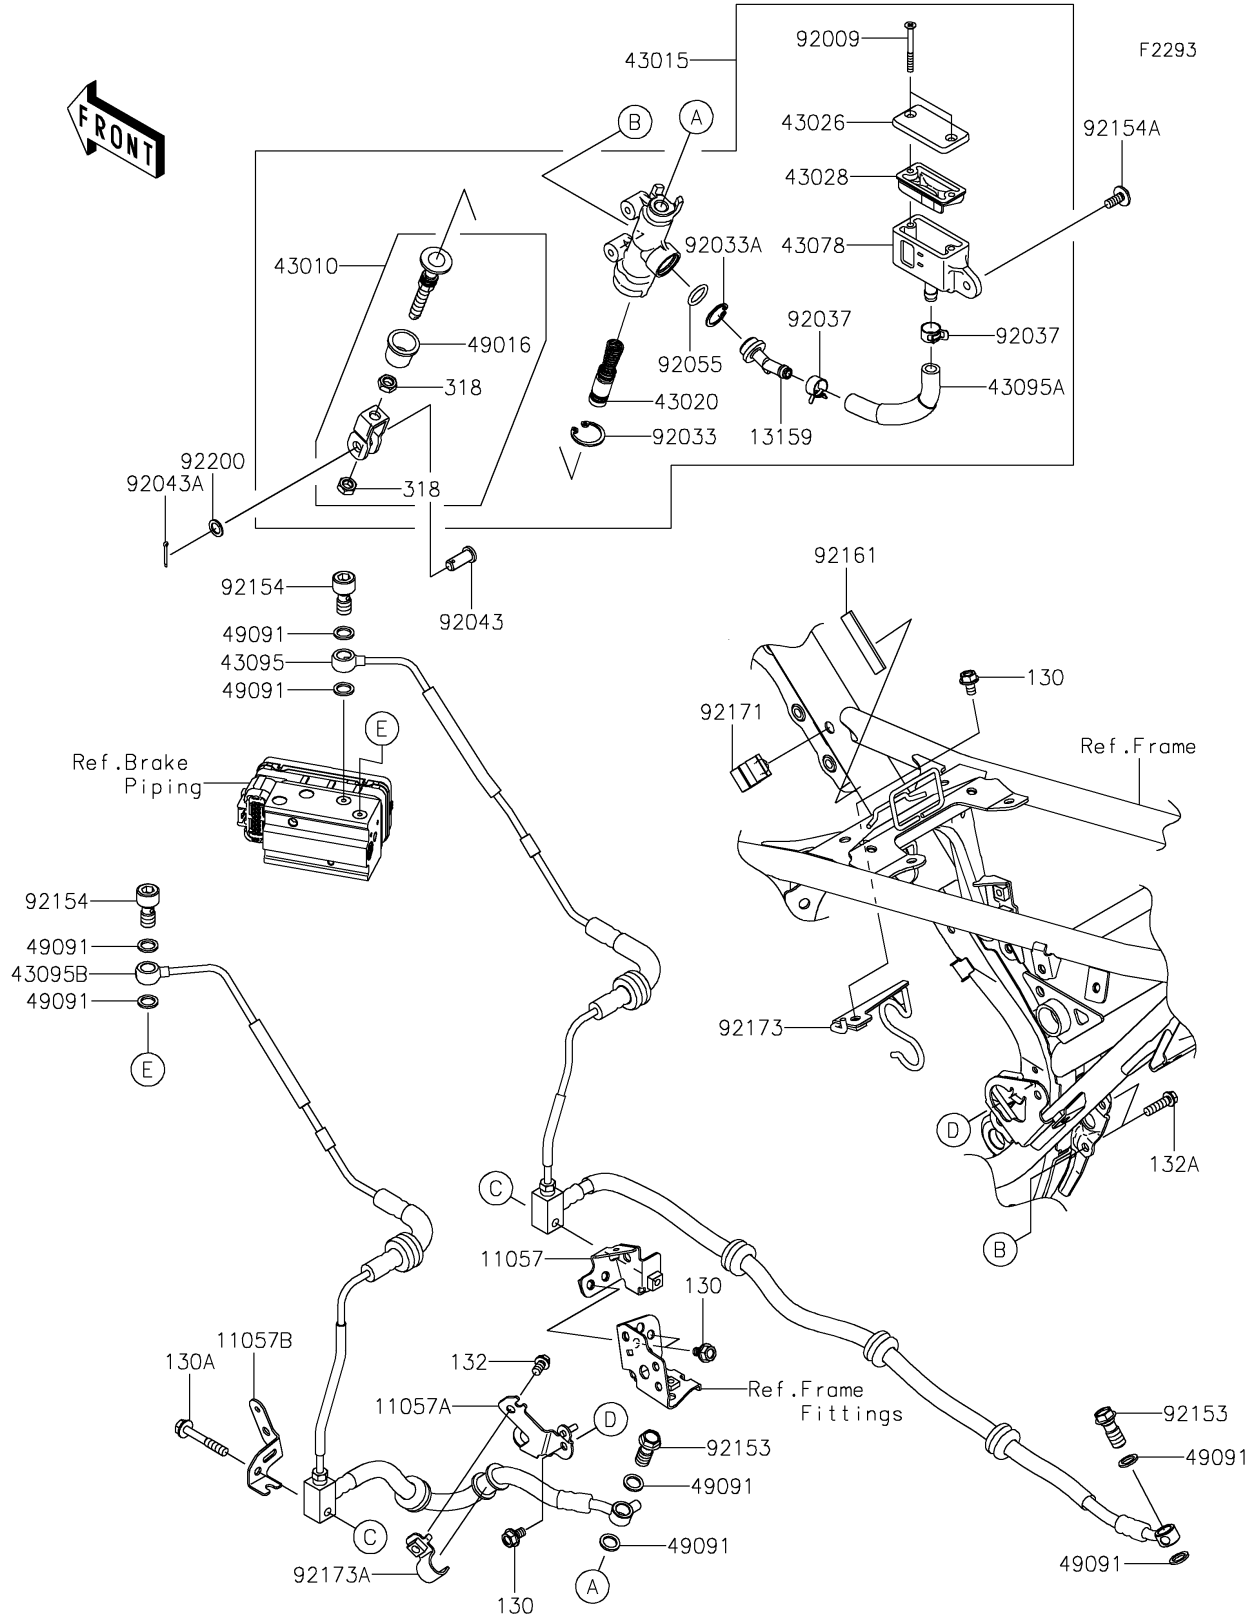

# 2023 KLX230 S ABS PARTS DIAGRAM

## Rear Master Cylinder

### Rear Master Cylinder

ITEM NAME	PART NUMBER	QUANTITY
BRACKET (Ref # 11057)	11057-2362	1
BRACKET (Ref # 11057A)	11057-2363	1
BRACKET (Ref # 11057B)	11057-2485	1
CONNECTOR (Ref # 13159)	13159-0009	1
ROD-ASSY-BRAKE (Ref # 43010)	43010-0028	1
CYLINDER-ASSY-MASTER,RR (Ref # 43015)	43015-0737	1
PISTON-COMP-BRAKE (Ref # 43020)	43020-0027	1
CAP-BRAKE (Ref # 43026)	43026-1075	1
DIAPHRAGM (Ref # 43028)	43028-1067	1
RESERVOIR (Ref # 43078)	43078-1189	1
HOSE-BRAKE,ABS UNIT-RR CALIPER (Ref # 43095)	43095-1647	1
HOSE-BRAKE (Ref # 43095A)	43095-1663	1
HOSE-BRAKE,ABS UNIT-RR M/C (Ref # 43095B)	43095-1734	1
COVER-SEAL,BRAKE PISTON (Ref # 49016)	49016-1103	1
WASHER-SEAL,10.1X14.5X1.5 (Ref # 49091)	49091-0001	8
SCREW,4X40 (Ref # 92009)	92009-1596	2
RING-SNAP,20.9X24.6X1.2 (Ref # 92033)	92033-0079	1
RING-SNAP,20.5MM (Ref # 92033A)	92033-1186	1
CLAMP (Ref # 92037)	92037-1710	2
PIN (Ref # 92043)	92043-0004	1
PIN,COTTER,2.0X15 (Ref # 92043A)	92043-0766	1
RING-O,14.8X2.4 (Ref # 92055)	92055-0741	1
BOLT,OIL,L=23 (Ref # 92153)	92153-0029	2
BOLT,BANJO,10X20.8 (Ref # 92154)	92154-1121	2
BOLT,SOCKET,6X14 (Ref # 92154A)	92154-1202	1
DAMPER,13X48X2 (Ref # 92161)	92161-1972	1
CLAMP (Ref # 92171)	92171-0818	1
CLAMP (Ref # 92173)	92173-2047	1
CLAMP (Ref # 92173A)	92173-2137	1

### Rear Master Cylinder

ITEM NAME	PART NUMBER	QUANTITY
WASHER,8.5X13X1 (Ref # 92200)	92200-1980	1
BOLT-FLANGED,6X10 (Ref # 130)	130BA0610	4
BOLT-FLANGED,6X40 (Ref # 130A)	130BA0640	1
BOLT-FLANGED-SMALL,6X10 (Ref # 132)	132BA0610	1
BOLT-FLANGED-SMALL,6X22 (Ref # 132A)	132BA0622	2
NUT-HEX-SMALL,8MM (Ref # 318)	318BA0800	2