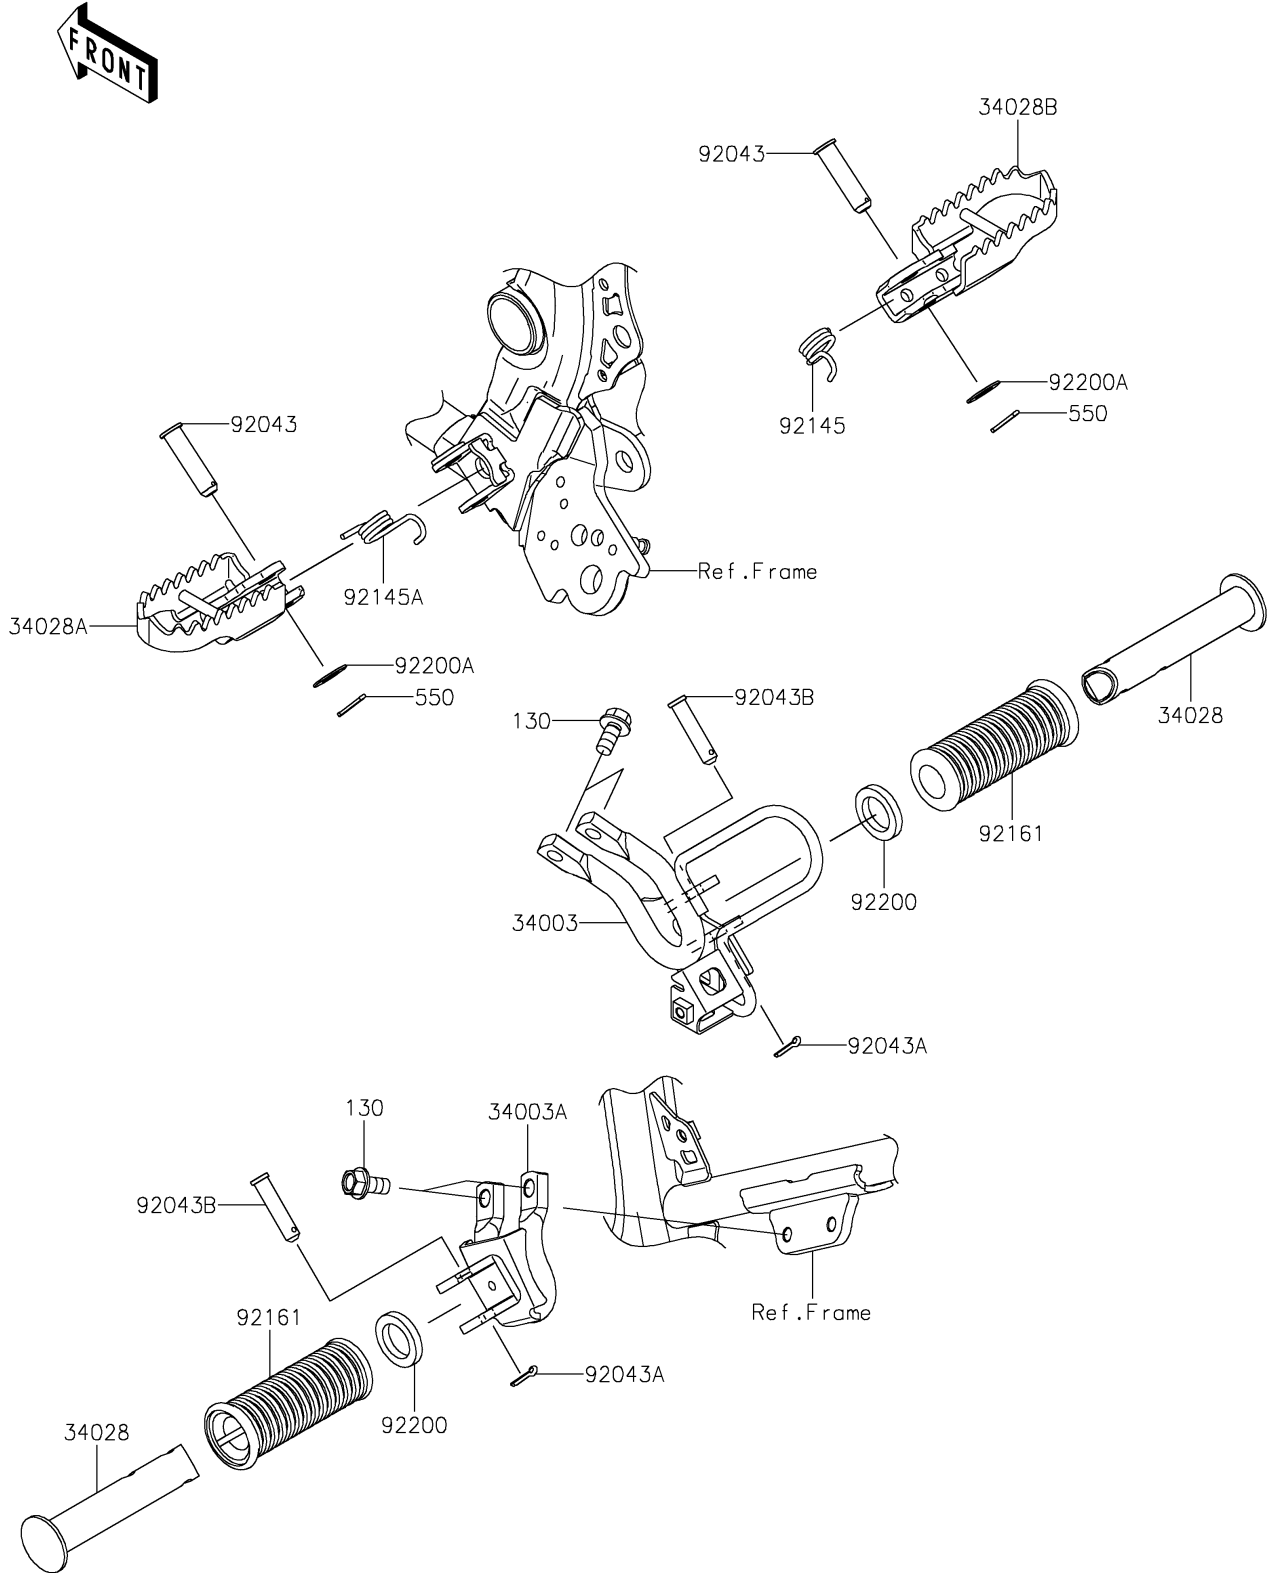

# 2023 KLX230 S ABS PARTS DIAGRAM

Footrests

F2160

# 2023 KLX230 S ABS PARTS LIST

Footrests

ITEM NAME	PART NUMBER	QUANTITY
-----------	-------------	----------