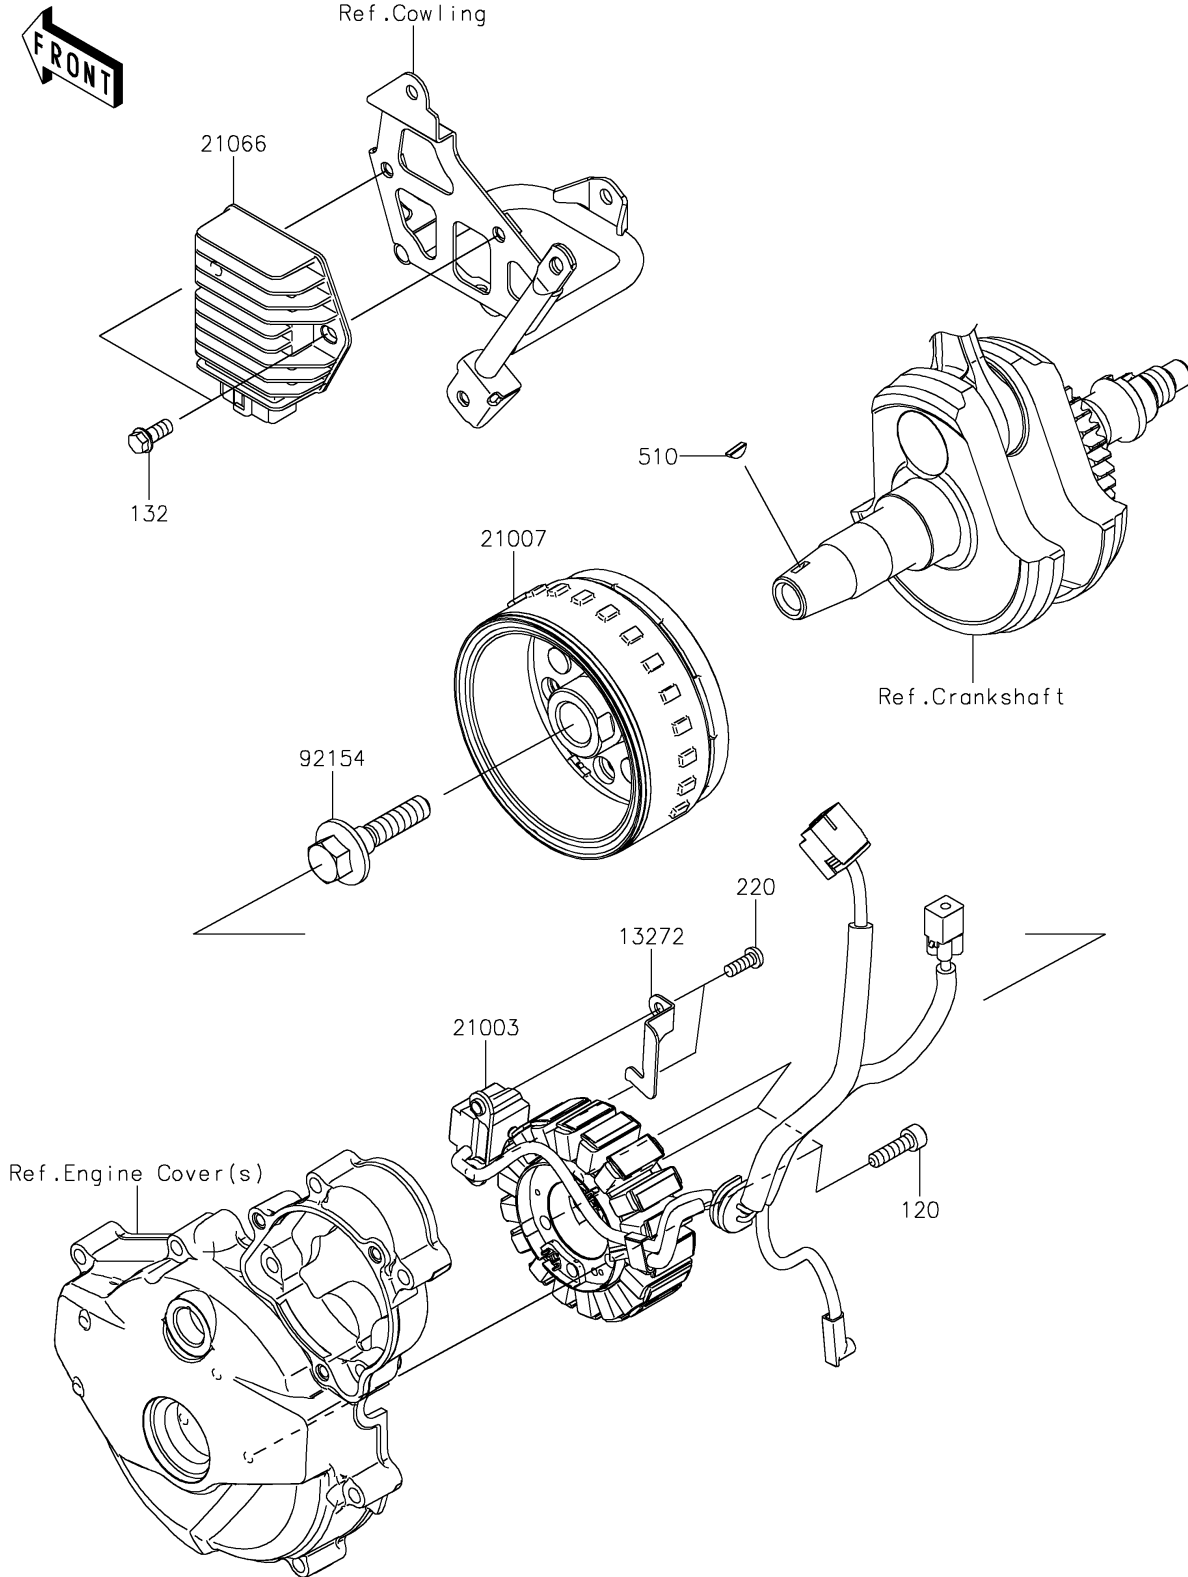

# 2023 KLX230 S ABS PARTS DIAGRAM

Generator

E1810

## 2023 KLX230 S ABS PARTS LIST

### Generator

ITEM NAME	PART NUMBER	QUANTITY
PLATE,PULSING COIL (Ref # 13272)	13272-2615	1
STATOR (Ref # 21003)	21003-0211	1
ROTOR (Ref # 21007)	21007-0722	1
REGULATOR-VOLTAGE (Ref # 21066)	21066-0793	1
BOLT (Ref # 92154)	92154-1309	1
BOLT-SOCKET,6X22 (Ref # 120)	120CA0622	3
BOLT-FLANGED-SMALL,6X14 (Ref # 132)	132BA0614	2
SCREW-PAN-CROS,5X14 (Ref # 220)	220AA0514	2
KEY-WOODRUFF (Ref # 510)	510A3100	1