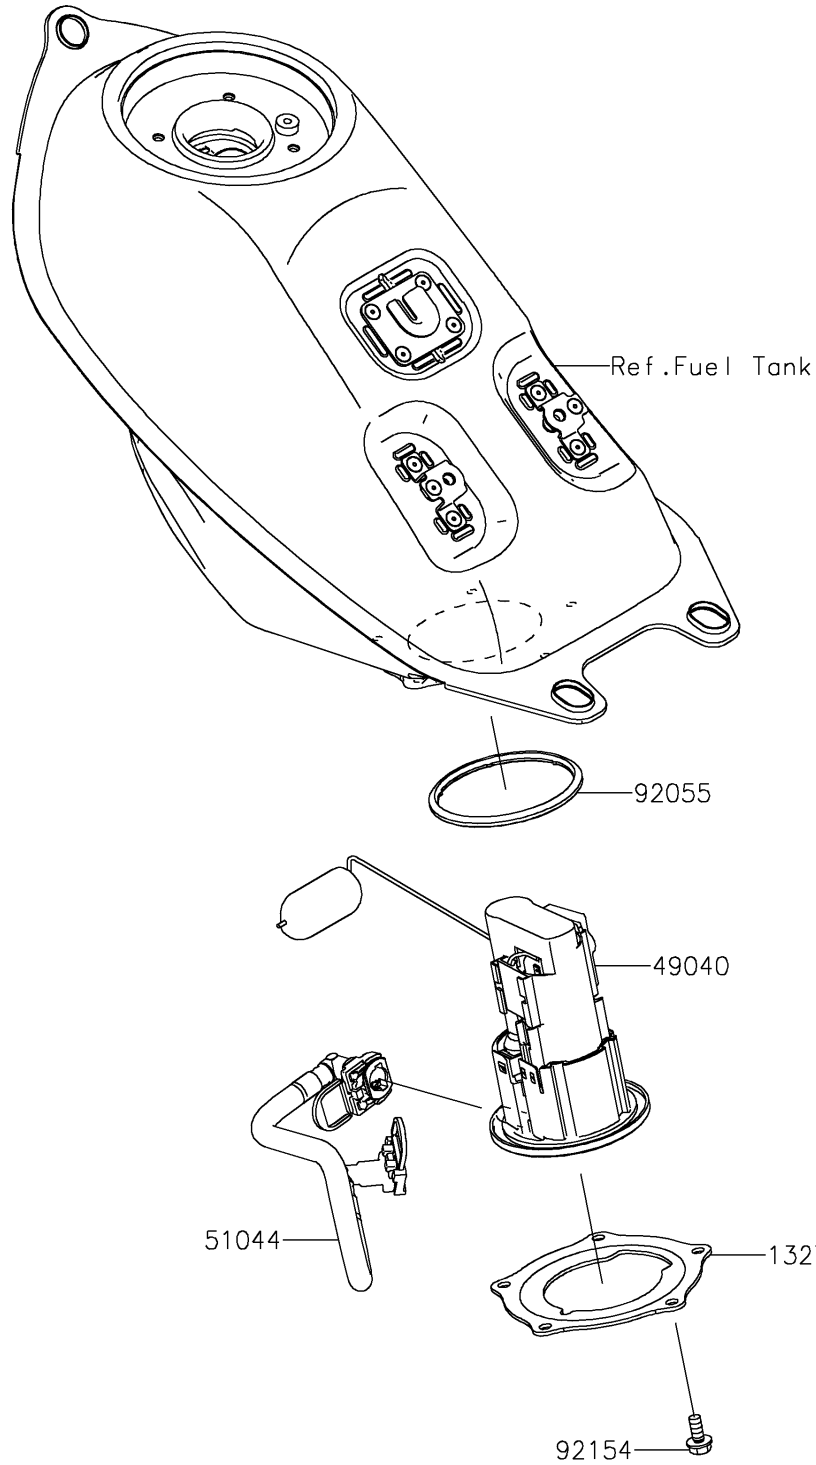

2023 KLX230 S ABS PARTS DIAGRAM

Fuel Pump

E1520

2023 KLX230 S ABS PARTS LIST

Fuel Pump

ITEM NAME	PART NUMBER	QUANTITY
PLATE,FUEL PUMP (Ref # 13272)	13272-2614	1
PUMP-FUEL (Ref # 49040)	49040-0783	1
TUBE-ASSY,FUEL (Ref # 51044)	51044-0993	1
RING-O,FUEL PUMP (Ref # 92055)	92055-0920	1
BOLT,FLANGED,6X14 (Ref # 92154)	92154-3963	5