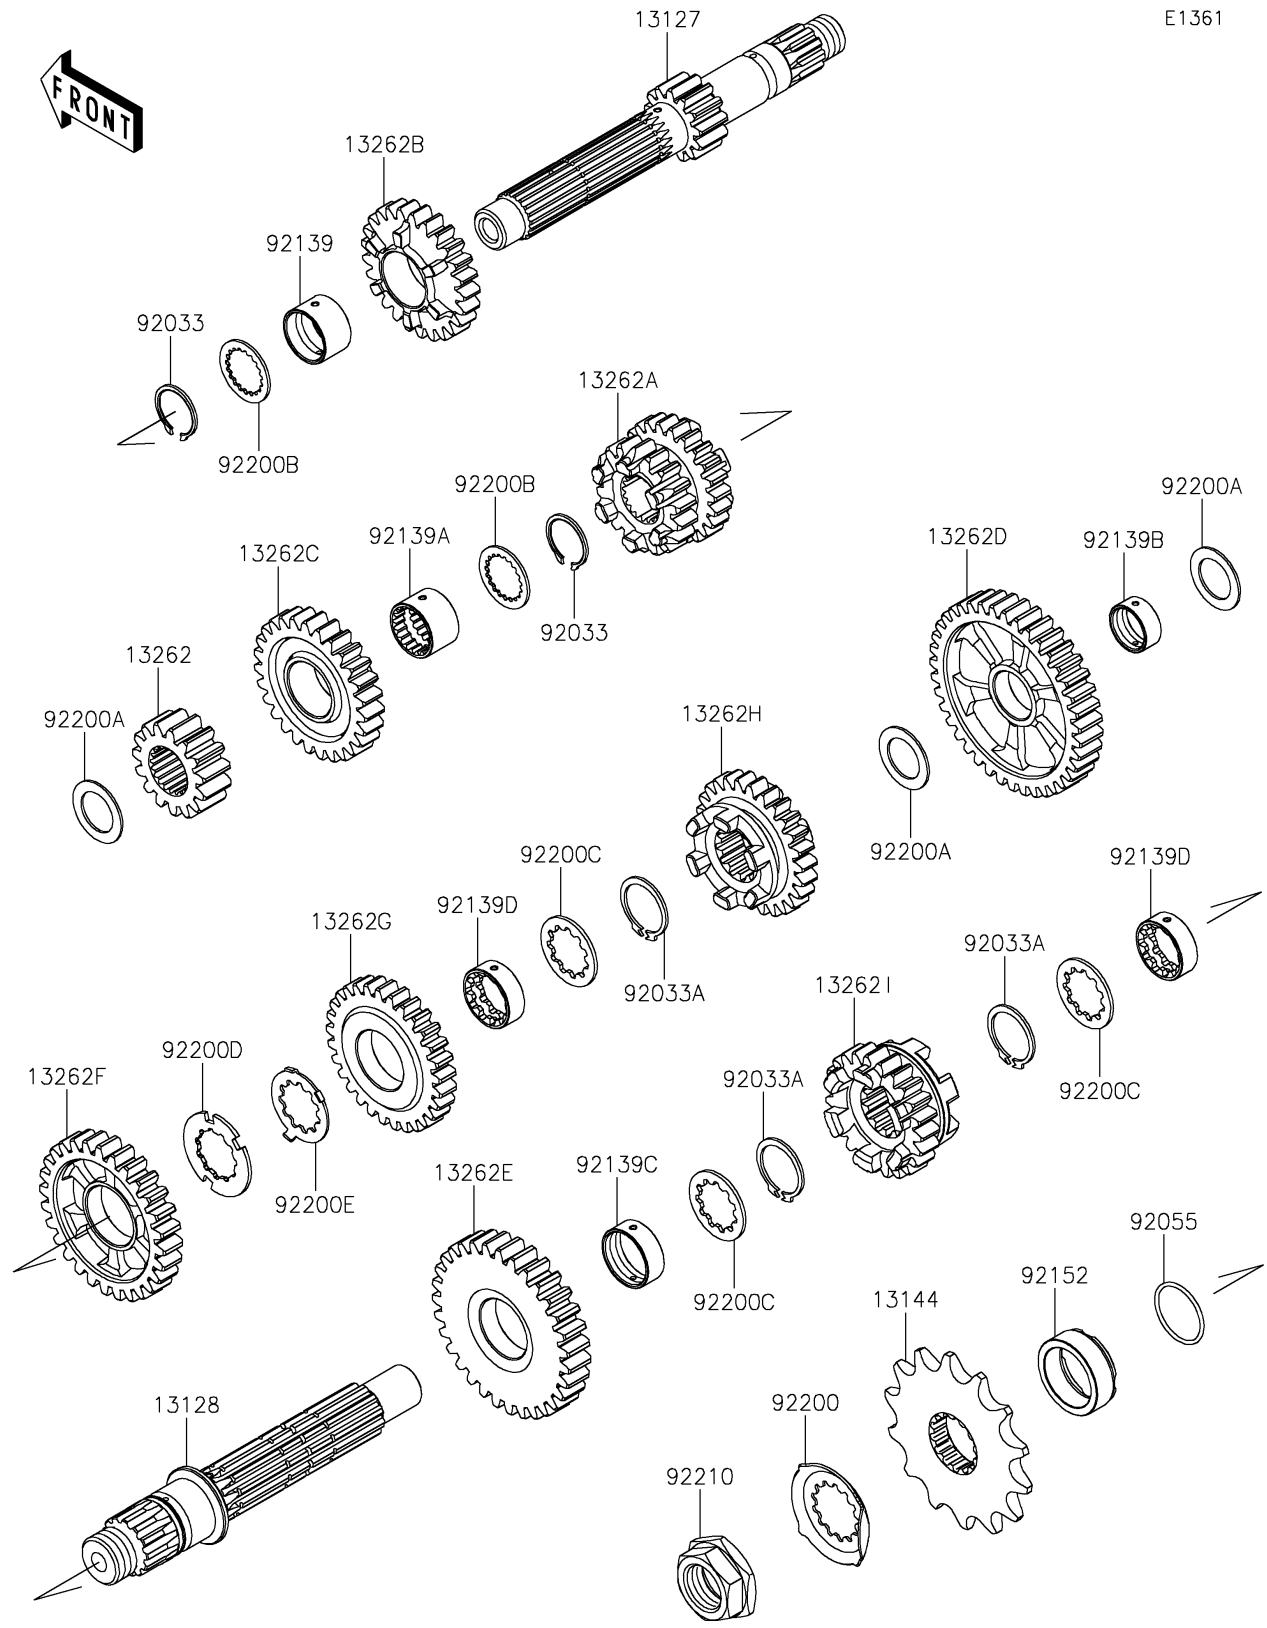

2023 KLX230 S ABS PARTS DIAGRAM

Transmission

E1361

2023 KLX230 S ABS PARTS LIST

Transmission

ITEM NAME	PART NUMBER	QUANTITY
SHAFT-TRANSMISSION INPUT (Ref # 13127)	13127-0698	1
SHAFT-TRANSMISSION OUTPUT (Ref # 13128)	13128-0712	1
SPROCKET-OUTPUT,14T (Ref # 13144)	13144-0599	1
GEAR,INPUT 2ND,15T (Ref # 13262)	13262-1368	1
GEAR,INPUT 3RD&4TH,18T&23T (Ref # 13262A)	13262-1369	1
GEAR,INPUT 5TH,25T (Ref # 13262B)	13262-1370	1
GEAR,INPUT 6TH,27T (Ref # 13262C)	13262-1371	1
GEAR,OUTPUT LOW,39T (Ref # 13262D)	13262-1372	1
GEAR,OUTPUT 2ND,31T (Ref # 13262E)	13262-1373	1
GEAR,OUTPUT 3RD,28T (Ref # 13262F)	13262-1374	1
GEAR,OUTPUT 4TH,29T (Ref # 13262G)	13262-1375	1
GEAR,OUTPUT 5TH,26T (Ref # 13262H)	13262-1376	1
GEAR,OUTPUT 6TH,23T (Ref # 13262I)	13262-1377	1
RING-SNAP (Ref # 92033)	92033-0798	2
RING-SNAP (Ref # 92033A)	92033-0799	3
RING-O,21.5X1.5 (Ref # 92055)	92055-0196	1
BUSHING,20X23X14 (Ref # 92139)	92139-0917	1
BUSHING,17.9X23X14.5 (Ref # 92139A)	92139-0918	1
BUSHING,17X20X8.5 (Ref # 92139B)	92139-0919	1
BUSHING,22X25X8.5 (Ref # 92139C)	92139-0920	1
BUSHING,18.7X25X8.6 (Ref # 92139D)	92139-0921	2
COLLAR (Ref # 92152)	92152-1350	1
WASHER (Ref # 92200)	92200-1720	1
WASHER,17.2X26X1 (Ref # 92200A)	92200-2223	3
WASHER,20X26X1.2 (Ref # 92200B)	92200-2224	2
WASHER,22.3X29X1.5 (Ref # 92200C)	92200-2226	3
WASHER (Ref # 92200D)	92200-2227	1
WASHER (Ref # 92200E)	92200-2228	1
NUT,20MM (Ref # 92210)	92210-0850	1