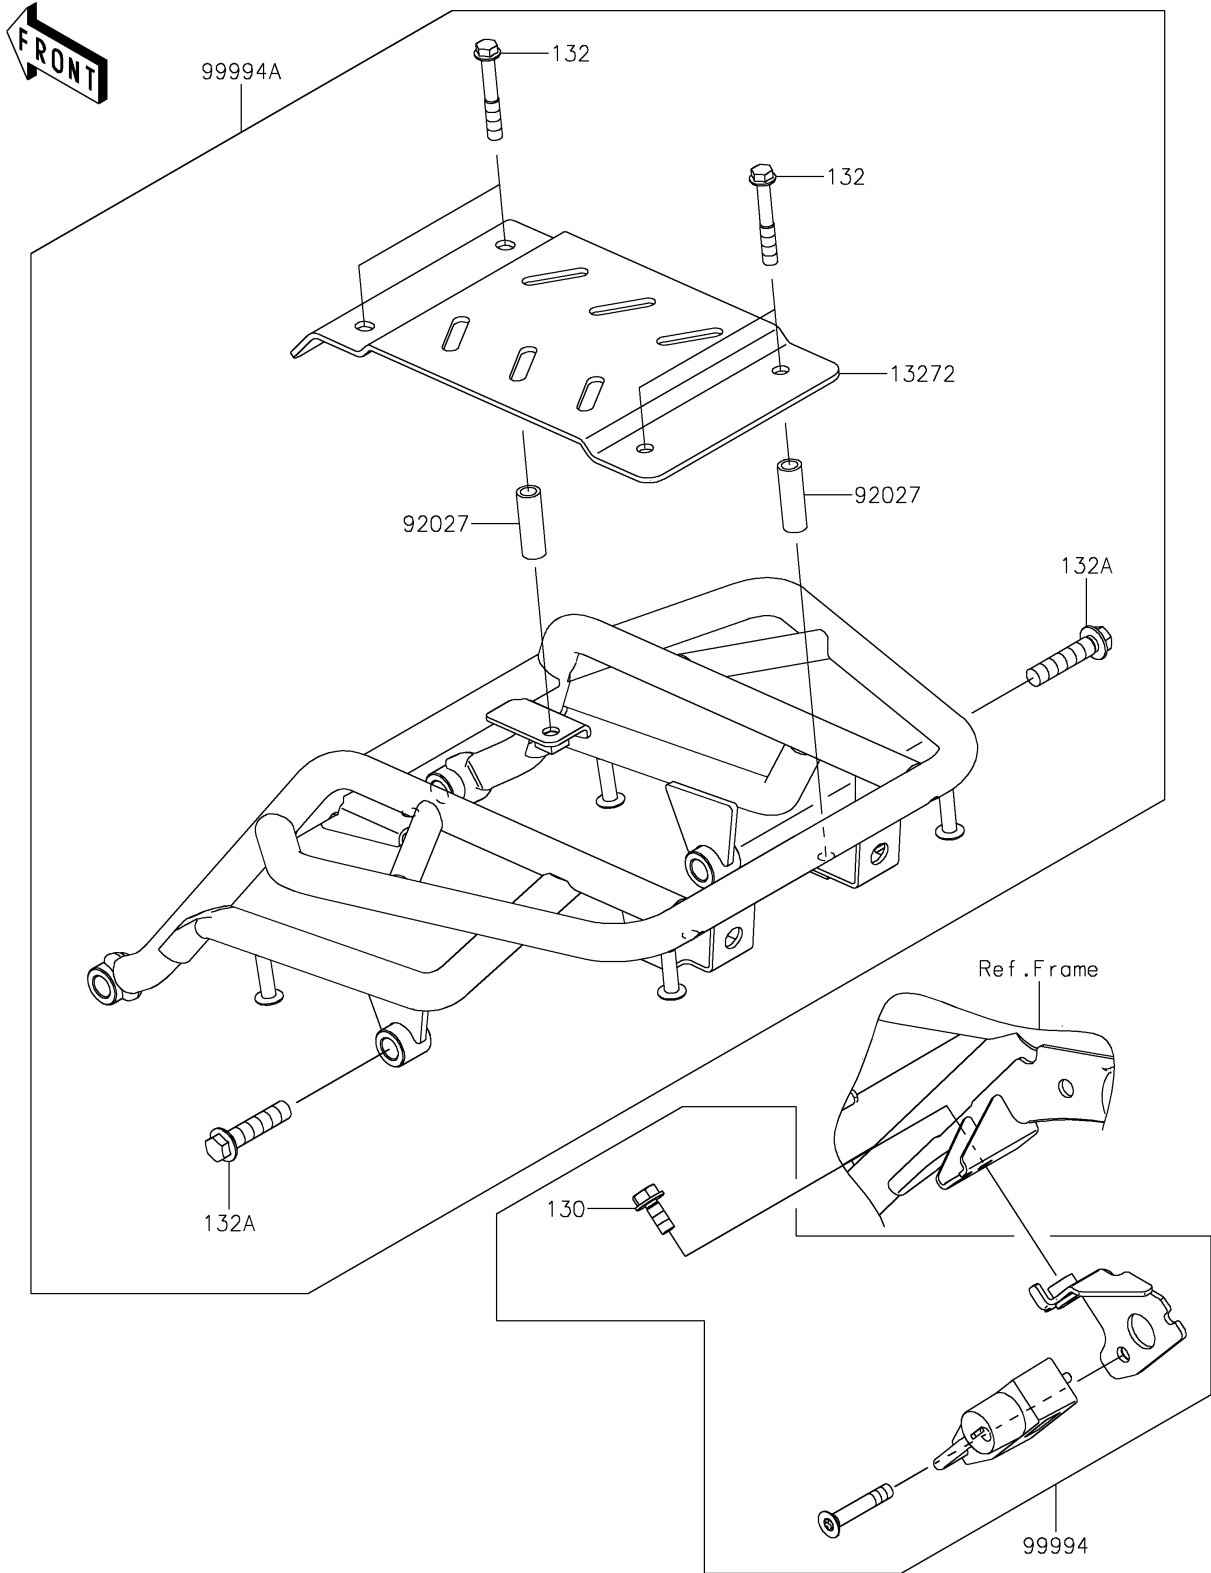

# 2023 KLX® 230 S PARTS DIAGRAM

Accessory(Helmet Lock and Carrier)

F2910C

## 2023 KLX® 230 S PARTS LIST

Accessory(Helmet Lock and Carrier)

ITEM NAME	PART NUMBER	QUANTITY
PLATE (Ref # 13272)	13272-2731	1
COLLAR,6.8X10X30 (Ref # 92027)	92027-209	4
HELMET LOCK (Ref # 99994)	99994-1279	1
CARRIER (Ref # 99994A)	99994-1280	1
BOLT-FLANGED,6X14 (Ref # 130)	130BA0614	1
BOLT-FLANGED-SMALL,6X40 (Ref # 132)	132BA0640	4
BOLT-FLANGED-SMALL,8X35 (Ref # 132A)	132BA0835	4