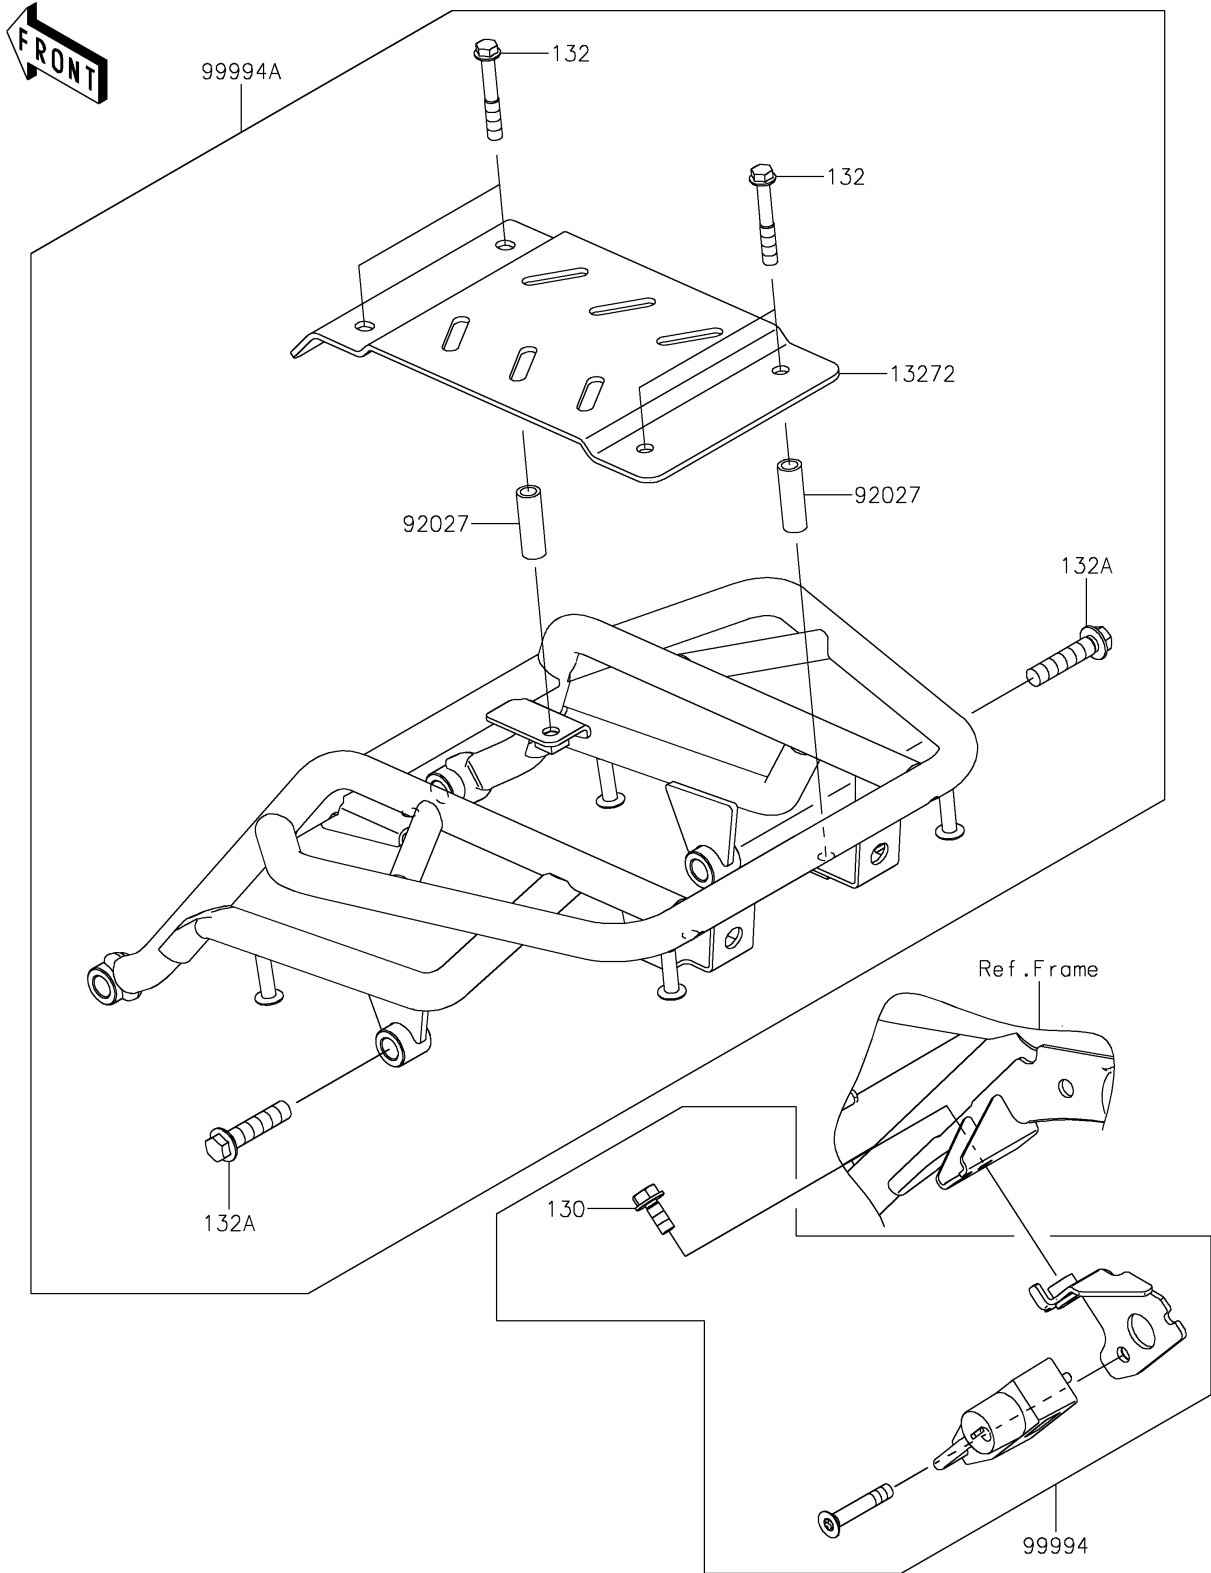

2023 KLX® 230 PARTS DIAGRAM

Accessory(Helmet Lock and Carrier)

F2910C

2023 KLX® 230 PARTS LIST

Accessory(Helmet Lock and Carrier)

ITEM NAME	PART NUMBER	QUANTITY
PLATE (Ref # 13272)	13272-2731	1
COLLAR,6.8X10X30 (Ref # 92027)	92027-209	4
HELMET LOCK (Ref # 99994)	99994-1279	1
CARRIER (Ref # 99994A)	99994-1280	1
BOLT-FLANGED,6X14 (Ref # 130)	130BA0614	1
BOLT-FLANGED-SMALL,6X40 (Ref # 132)	132BA0640	4
BOLT-FLANGED-SMALL,8X35 (Ref # 132A)	132BA0835	4