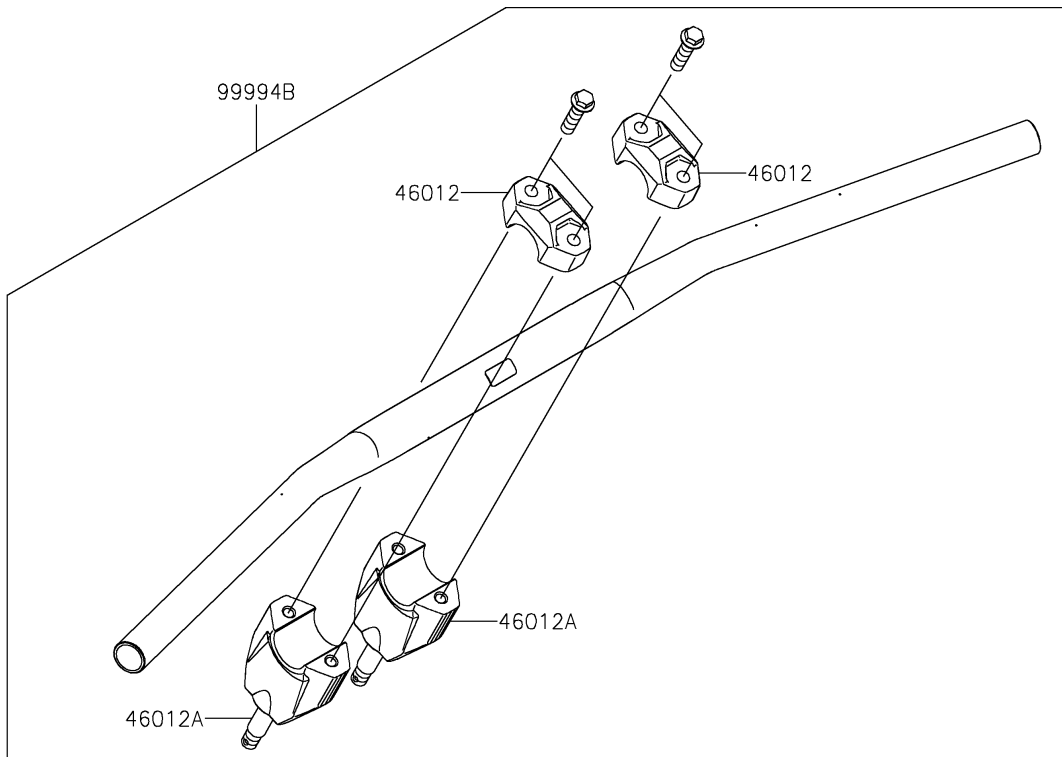

2023 KLX® 230 PARTS DIAGRAM

Accessory(Handle)

2023 KLX® 230 PARTS LIST

Accessory(Handle)

ITEM NAME	PART NUMBER	QUANTITY
HOLDER-HANDLE,UPP,P.SILVER (Ref # 46012)	46012-0359-458	2
HOLDER-HANDLE,LWR,P.SILVER (Ref # 46012A)	46012-0360-458	2
COVER-HANDLE,LH,EBONY (Ref # 59441)	59441-0045-68L	1
COVER-HANDLE,RH,EBONY (Ref # 59441A)	59441-0046-68L	1
NUT,LOCK,FLANGED,6MM (Ref # 92015)	92015-1603	2
BOLT,6X12 (Ref # 92151)	92151-1985	1
COLLAR,6.5X10.5X9.3 (Ref # 92152)	92152-1992	1
COLLAR,6.5X10.5X14 (Ref # 92152A)	92152-2302	1
COLLAR,6.5X15X3.4 (Ref # 92152B)	92152-2314	3
COLLAR (Ref # 92152C)	92152-2592	1
BOLT,FLANGED,6X16 (Ref # 92153)	92153-1059	1
BOLT (Ref # 92154)	92154-1670	1
BOLT (Ref # 92154A)	92154-2359	1
HAND GUARD,EBONY (Ref # 99994)	99994-1248-68L	1
HANDLE-BAR PAD (Ref # 99994A)	99994-1274	1
FAT TYPE HANDLE BAR,P.SILVER (Ref # 99994B)	99994-1508-458	1