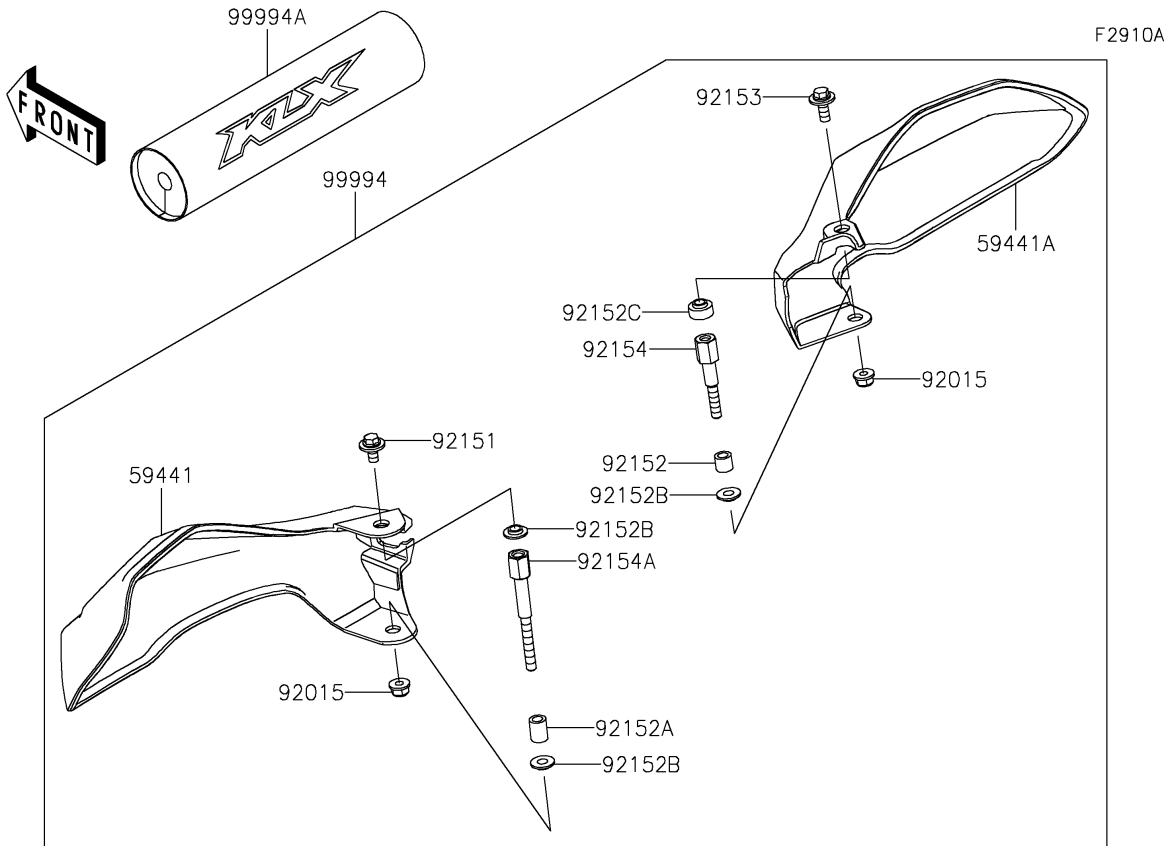

2023 KLX® 230 PARTS DIAGRAM

Accessory(Handle)

2023 KLX® 230 PARTS LIST

Accessory(Handle)

ITEM NAME	PART NUMBER	QUANTITY
HOLDER-HANDLE,UPP,P.SILVER (Ref # 46012)	46012-0359-458	2
HOLDER-HANDLE,LWR,P.SILVER (Ref # 46012A)	46012-0360-458	2
COVER-HANDLE,LH,EBONY (Ref # 59441)	59441-0045-68L	1
COVER-HANDLE,RH,EBONY (Ref # 59441A)	59441-0046-68L	1
NUT,LOCK,FLANGED,6MM (Ref # 92015)	92015-1603	2
BOLT,6X12 (Ref # 92151)	92151-1985	1
COLLAR,6.5X10.5X9.3 (Ref # 92152)	92152-1992	1
COLLAR,6.5X10.5X14 (Ref # 92152A)	92152-2302	1
COLLAR,6.5X15X3.4 (Ref # 92152B)	92152-2314	3
COLLAR (Ref # 92152C)	92152-2592	1
BOLT,FLANGED,6X16 (Ref # 92153)	92153-1059	1
BOLT (Ref # 92154)	92154-1670	1
BOLT (Ref # 92154A)	92154-2359	1
HAND GUARD,EBONY (Ref # 99994)	99994-1248-68L	1
HANDLE-BAR PAD (Ref # 99994A)	99994-1274	1
FAT TYPE HANDLE BAR,P.SILVER (Ref # 99994B)	99994-1508-458	1