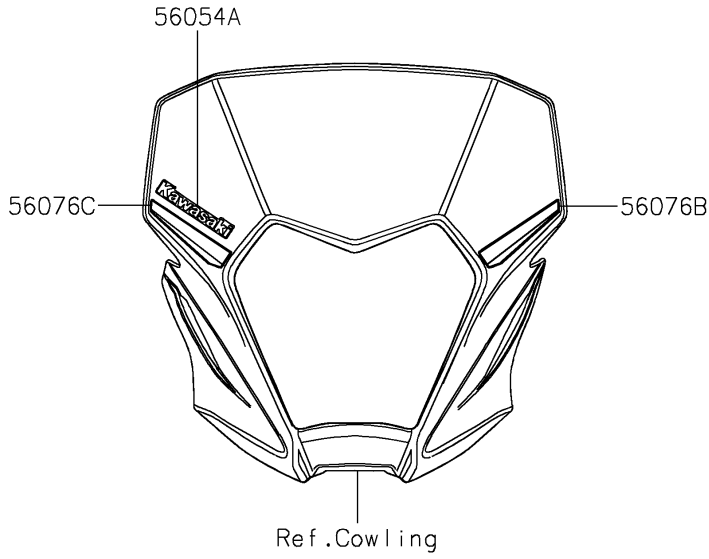

2023 KLX® 230 PARTS DIAGRAM

Decals(Green)

F2861

2023 KLX® 230 PARTS LIST

Decals(Green)

ITEM NAME	PART NUMBER	QUANTITY
MARK,SIDE COVER,KAWASAKI (Ref # 56054)	56054-2602	2
MARK,HEAD LAMP COVER,KAWASAKI (Ref # 56054A)	56054-3860	1
PATTERN,SHROUD,LH (Ref # 56076)	56076-7154	1
PATTERN,SHROUD,RH (Ref # 56076A)	56076-7155	1
PATTERN,HEAD LAMP COVER,LH (Ref # 56076B)	56076-7156	1
PATTERN,HEAD LAMP COVER,RH (Ref # 56076C)	56076-7157	1