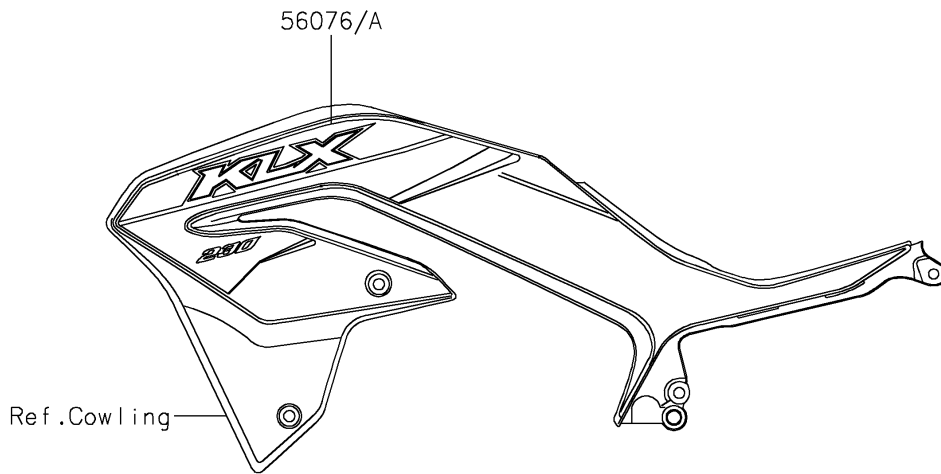

2023 KLX® 230 PARTS DIAGRAM

Decals(Green)

F2861

2023 KLX® 230 PARTS LIST

Decals(Green)

ITEM NAME	PART NUMBER	QUANTITY
MARK,SIDE COVER,KAWASAKI (Ref # 56054)	56054-2602	2
MARK,HEAD LAMP COVER,KAWASAKI (Ref # 56054A)	56054-3860	1
PATTERN,SHROUD,LH (Ref # 56076)	56076-7154	1
PATTERN,SHROUD,RH (Ref # 56076A)	56076-7155	1
PATTERN,HEAD LAMP COVER,LH (Ref # 56076B)	56076-7156	1
PATTERN,HEAD LAMP COVER,RH (Ref # 56076C)	56076-7157	1