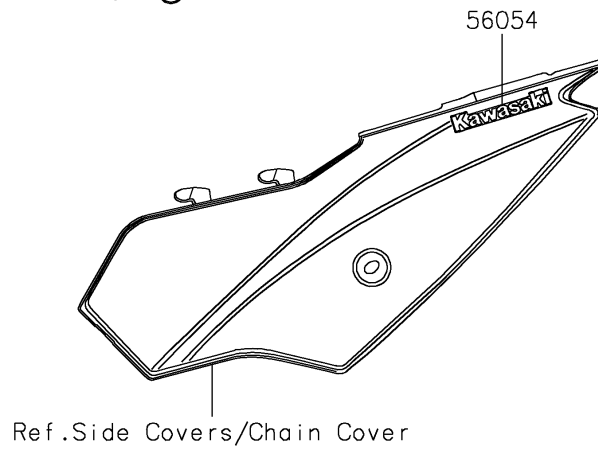

2023 KLX® 230 PARTS DIAGRAM

Decals(Green)

F2861

2023 KLX® 230 PARTS LIST

Decals(Green)

ITEM NAME	PART NUMBER	QUANTITY
MARK,SIDE COVER,KAWASAKI (Ref # 56054)	56054-2602	2
MARK,HEAD LAMP COVER,KAWASAKI (Ref # 56054A)	56054-3860	1
PATTERN,SHROUD,LH (Ref # 56076)	56076-7154	1
PATTERN,SHROUD,RH (Ref # 56076A)	56076-7155	1
PATTERN,HEAD LAMP COVER,LH (Ref # 56076B)	56076-7156	1
PATTERN,HEAD LAMP COVER,RH (Ref # 56076C)	56076-7157	1