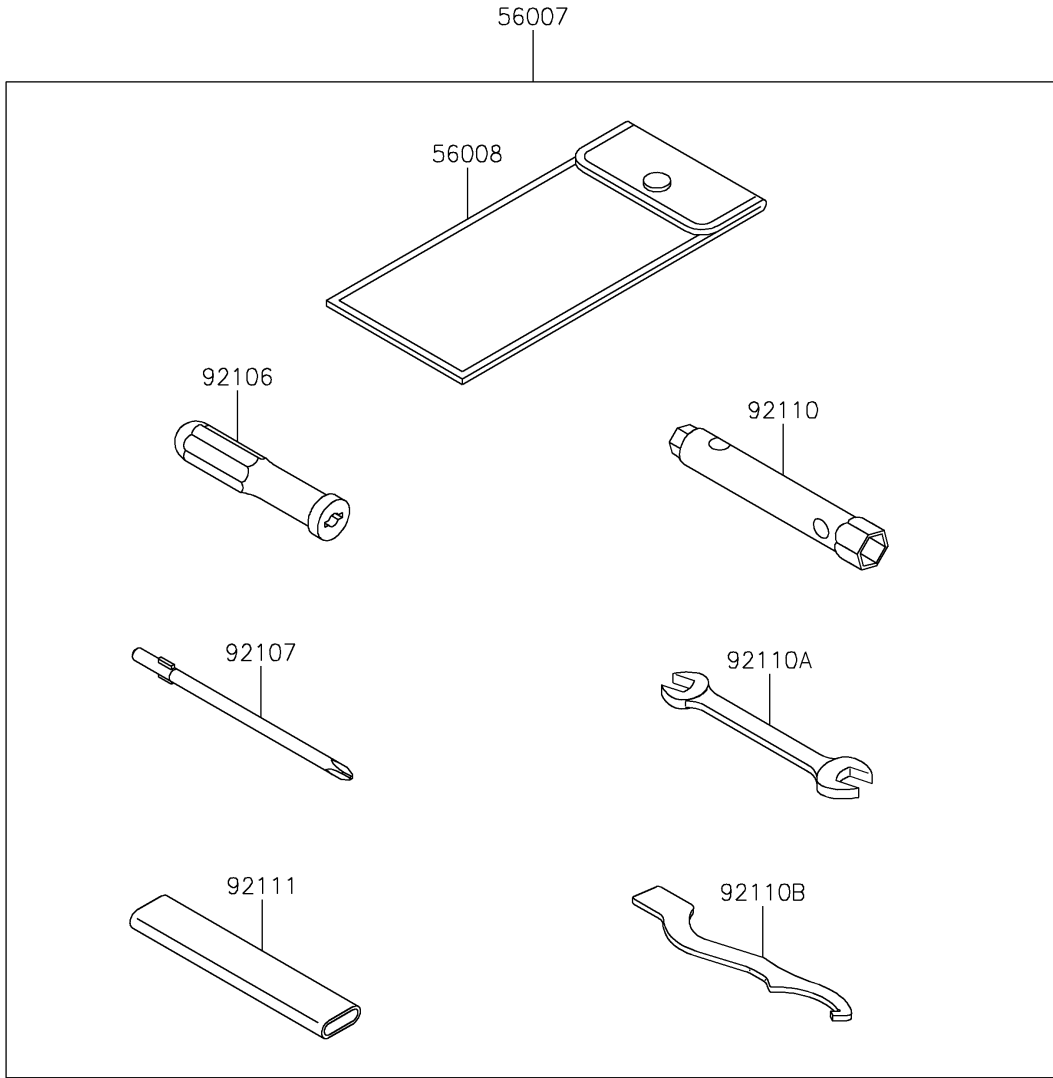

2023 KLX® 230 PARTS DIAGRAM

Owner's Tools

F2810

2023 KLX® 230 PARTS LIST

Owner's Tools

ITEM NAME	PART NUMBER	QUANTITY
TOOL-KIT (Ref # 56007)	56007-0190	1
BAG,TOOL (Ref # 56008)	56008-0050	1
GASKET-LIQUID,TB1211F,CLEAR (Ref # 92104)	92104-0004	1
GASKET-LIQUID,TB1216B,BLACK (Ref # 92104A)	92104-1064	1
GRIP-SCREW DRIVER (Ref # 92106)	92106-0005	1
TOOL-DRIVER,#2PHILLIPS (Ref # 92107)	92107-0022	1
TOOL-WRENCH,BOX,8X10 (Ref # 92110)	92110-0584	1
TOOL-WRENCH,OPEN END,12X14 (Ref # 92110A)	92110-0586	1
TOOL-WRENCH,SPRING ADJUST (Ref # 92110B)	92110-0624	1
TOOL-BAR (Ref # 92111)	92111-1057	1