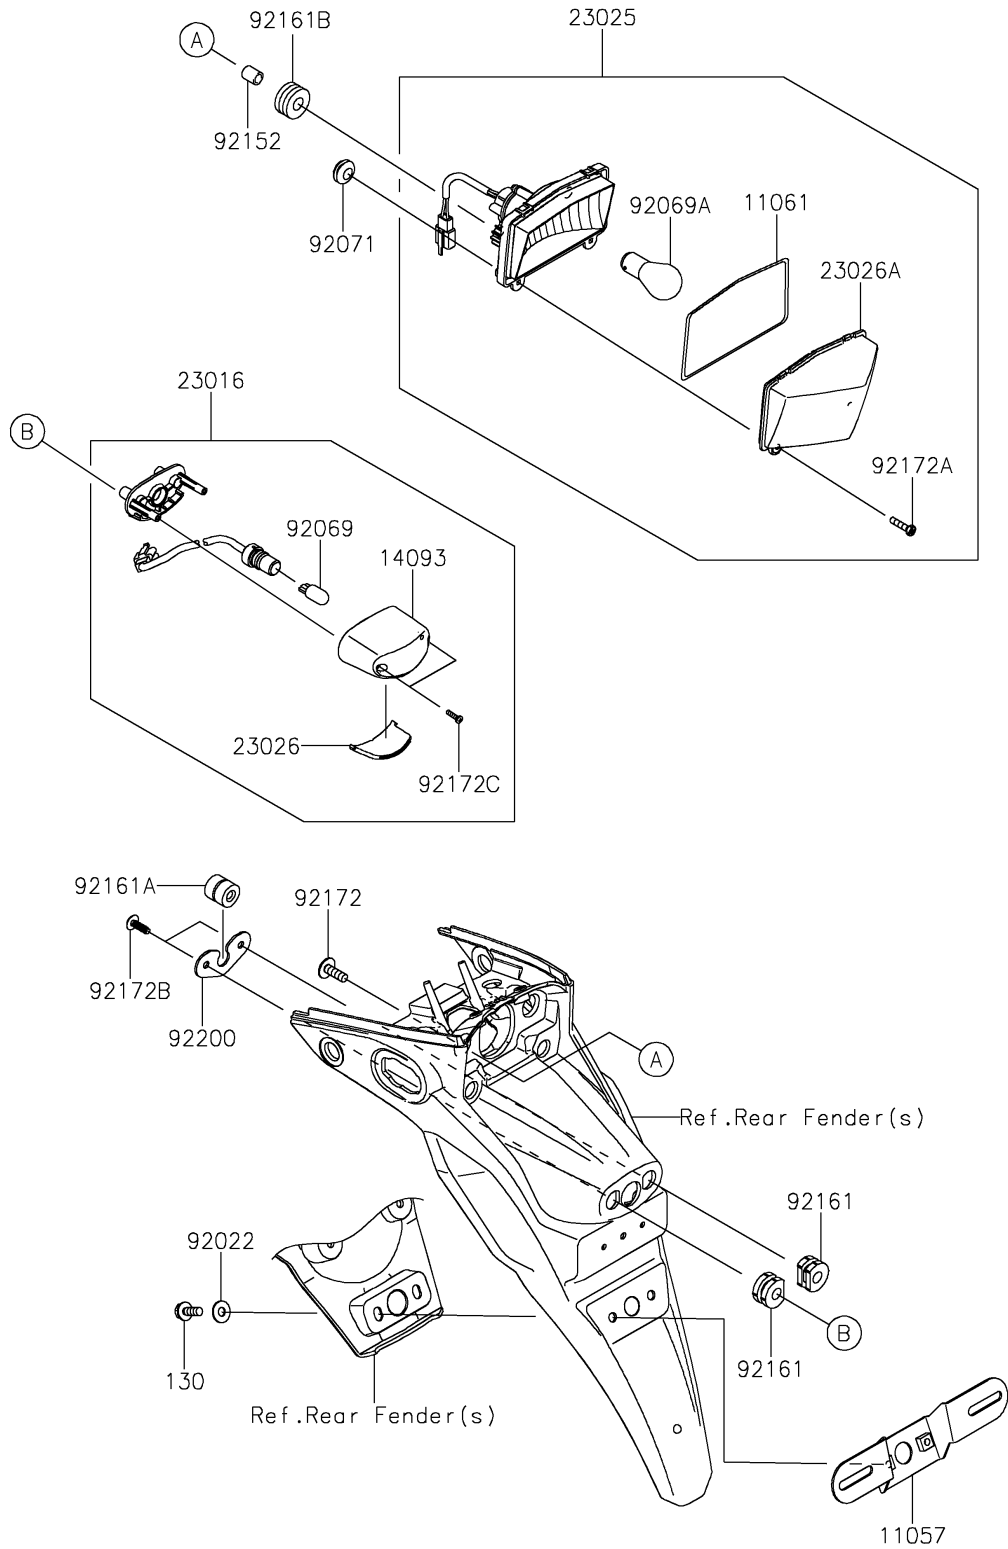

# 2023 KLX® 230 PARTS DIAGRAM

Taillight(s)

F2720

## 2023 KLX® 230 PARTS LIST

### Taillight(s)

ITEM NAME	PART NUMBER	QUANTITY
BRACKET,LICENSE PLATE (Ref # 11057)	11057-1046	1
GASKET,TAIL LAMP LENS (Ref # 11061)	11061-0393	1
COVER,LICENSE LAMP (Ref # 14093)	14093-0525	1
LAMP-ASSY,LICENCE (Ref # 23016)	23016-0604	1
LAMP-TAIL (Ref # 23025)	23025-0392	1
LENS,LICENSE LAMP (Ref # 23026)	23026-0025	1
LENS,TAIL LAMP (Ref # 23026A)	23026-0036	1
WASHER,6.5X16X1.0 (Ref # 92022)	92022-1093	2
BULB,12V 5W (Ref # 92069)	92069-1016	1
BULB,12V 21/5W (Ref # 92069A)	92069-1084	1
GROMMET (Ref # 92071)	92071-024	2
COLLAR,6.8X10X13 (Ref # 92152)	92152-0580	2
DAMPER (Ref # 92161)	92161-0776	2
DAMPER,6X18X18.2 (Ref # 92161A)	92161-1809	1
DAMPER,10X24X12 (Ref # 92161B)	92161-2112	2
SCREW,6X18 (Ref # 92172)	92172-0192	2
SCREW,4.2X19 (Ref # 92172A)	92172-0411	2
SCREW,5X16 (Ref # 92172B)	92172-0834	2
SCREW,4X12 (Ref # 92172C)	92172-0904	2
WASHER (Ref # 92200)	92200-1773	1
BOLT-FLANGED,6X16 (Ref # 130)	130BA0616	2