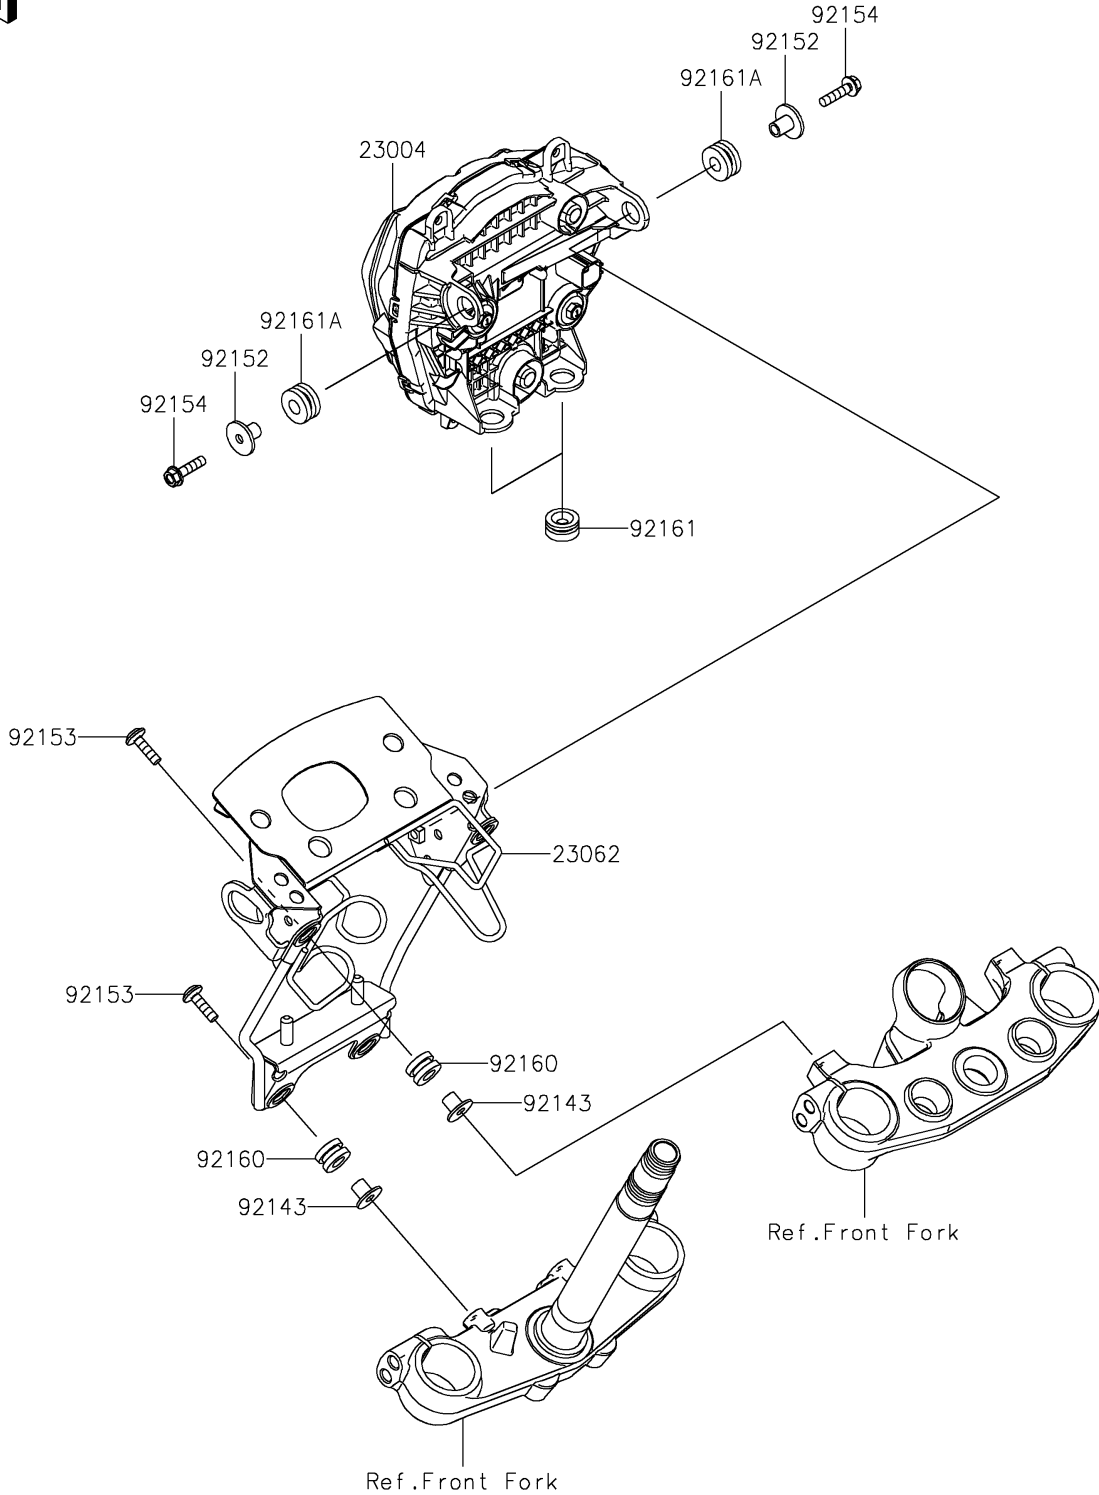

2023 KLX® 230 PARTS DIAGRAM

Headlight(s)

F2710

2023 KLX® 230 PARTS LIST

Headlight(s)

ITEM NAME	PART NUMBER	QUANTITY
LAMP-HEAD,LED (Ref # 23004)	23004-0431	1
BRACKET-COMP,HEAD LAMP (Ref # 23062)	23062-1358	1
COLLAR (Ref # 92143)	92143-1353	4
COLLAR,6.5X10X15.3 (Ref # 92152)	92152-1793	2
BOLT,SOCKET,6X22 (Ref # 92153)	92153-0574	4
BOLT,FLANGED,6X25 (Ref # 92154)	92154-2774	2
DAMPER,10X20X12 (Ref # 92160)	92160-1167	4
DAMPER,7.5X22X11 (Ref # 92161)	92161-1536	2
DAMPER,10X24X12 (Ref # 92161A)	92161-2112	2