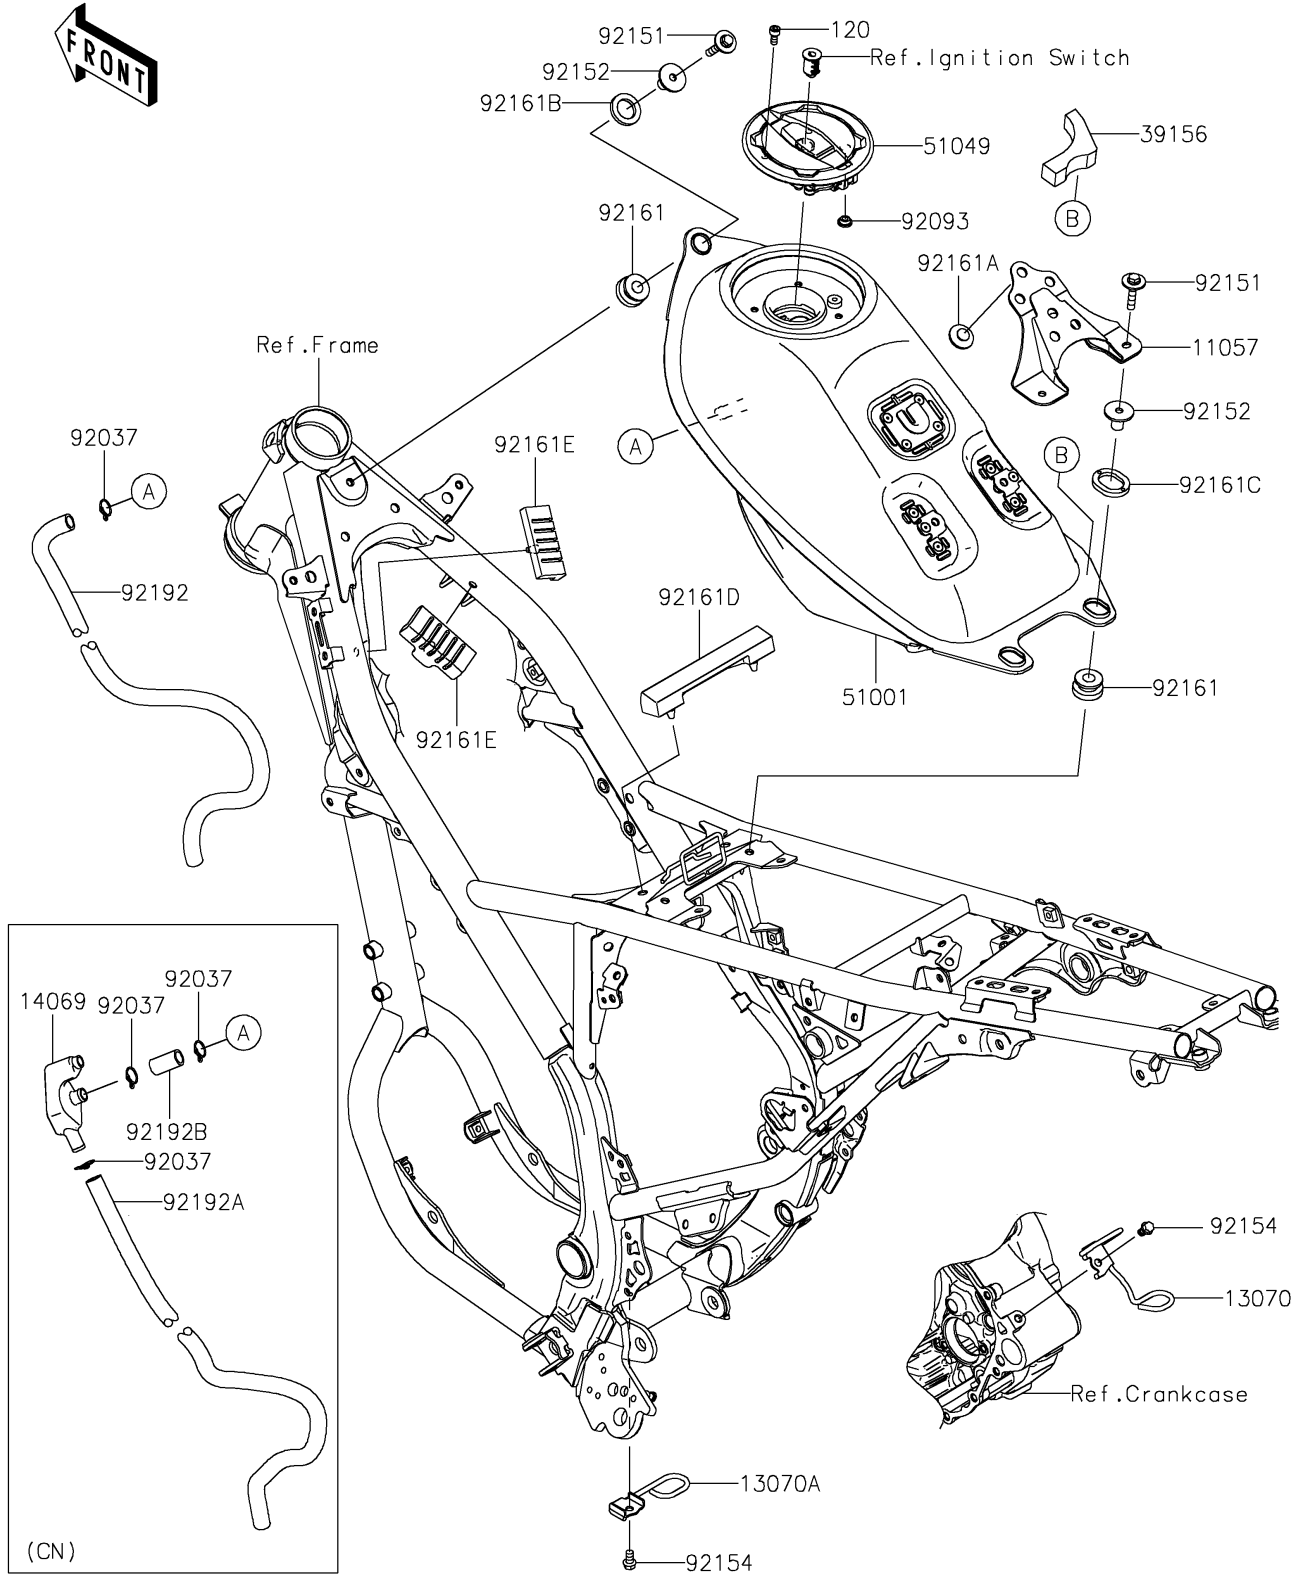

2023 KLX® 230 PARTS DIAGRAM

Fuel Tank

F2410

2023 KLX® 230 PARTS LIST

Fuel Tank

ITEM NAME	PART NUMBER	QUANTITY
BRACKET (Ref # 11057)	11057-3910	1
GUIDE (Ref # 13070)	13070-0909	1
GUIDE (Ref # 13070A)	13070-0912	1
BREATHER,FUEL TANK (Ref # 14069)	14069-0033	1
PAD (Ref # 39156)	39156-2463	1
TANK-COMP-FUEL,F.S.BLACK (Ref # 51001)	51001-0902-25Q	1
CAP-TANK (Ref # 51049)	51049-0765	1
CLAMP,12.5MM (Ref # 92037)	92037-1271	1
SEAL,FUEL TANK CAP (Ref # 92093)	92093-1030	1
BOLT,FLANGED,6X30 (Ref # 92151)	92151-1105	3
COLLAR,6.8X10X16 (Ref # 92152)	92152-2666	3
BOLT,FLANGED,6X10 (Ref # 92154)	92154-0459	2
DAMPER,FUEL TANK (Ref # 92161)	92161-1392	3
DAMPER,8X22X10 (Ref # 92161A)	92161-1685	3
DAMPER (Ref # 92161B)	92161-2216	1
DAMPER (Ref # 92161C)	92161-2217	2
DAMPER (Ref # 92161D)	92161-2231	1
DAMPER (Ref # 92161E)	92161-2286	2
TUBE,DRAIN (Ref # 92192)	92192-1949	1
TUBE,10X14X870 (Ref # 92192A)	92192-1964	1
TUBE,10X14X26 (Ref # 92192B)	92192-1965	1
BOLT-SOCKET,5X12 (Ref # 120)	120CA0512	4
CLAMP,12.5MM (Ref # 92037)	92037-1271	3