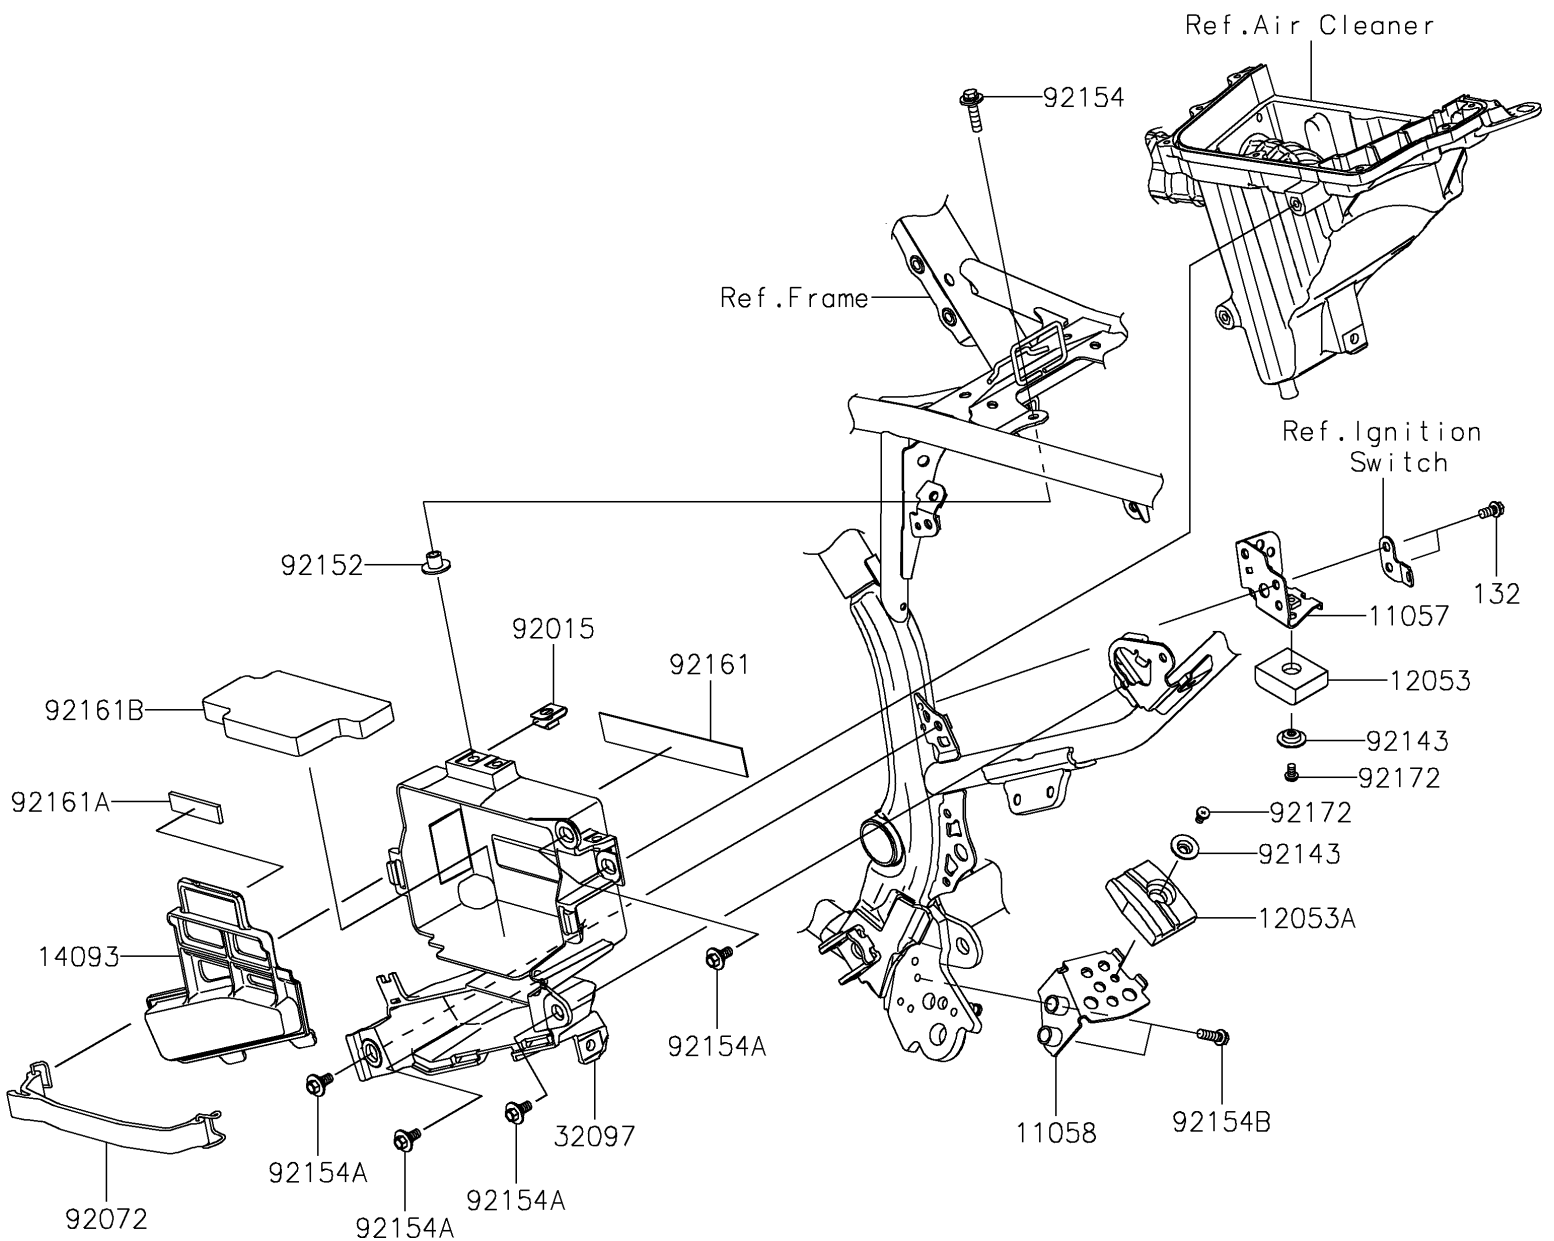

2023 KLX[®]230 PARTS DIAGRAM

Frame Fittings

F2131

2023 KLX® 230 PARTS LIST

Frame Fittings

ITEM NAME	PART NUMBER	QUANTITY
BRACKET,UPP (Ref # 11057)	11057-2067	1
BRACKET,LWR (Ref # 11058)	11058-0854	1
GUIDE-CHAIN,UPP (Ref # 12053)	12053-0270	1
GUIDE-CHAIN,LWR (Ref # 12053A)	12053-0271	1
COVER,BATTERY CASE (Ref # 14093)	14093-0861	1
CASE-BATTERY (Ref # 32097)	32097-0048	1
NUT,6MM (Ref # 92015)	92015-1602	1
BAND,BATTERY (Ref # 92072)	92072-0838	1
COLLAR (Ref # 92143)	92143-1676	2
COLLAR,6.5X10X10.4 (Ref # 92152)	92152-1688	1
BOLT,6X25 (Ref # 92154)	92154-0467	1
BOLT,FLANGED,6X9 (Ref # 92154A)	92154-0546	5
BOLT,FLANGED,6X20 (Ref # 92154B)	92154-2757	2
DAMPER,146X22X1 (Ref # 92161)	92161-2210	1
DAMPER,49X13X3 (Ref # 92161A)	92161-2211	1
DAMPER,BATTERY (Ref # 92161B)	92161-2221	1
SCREW,5X8 (Ref # 92172)	92172-0119	2
BOLT-FLANGED-SMALL,6X12 (Ref # 132)	132BA0612	2