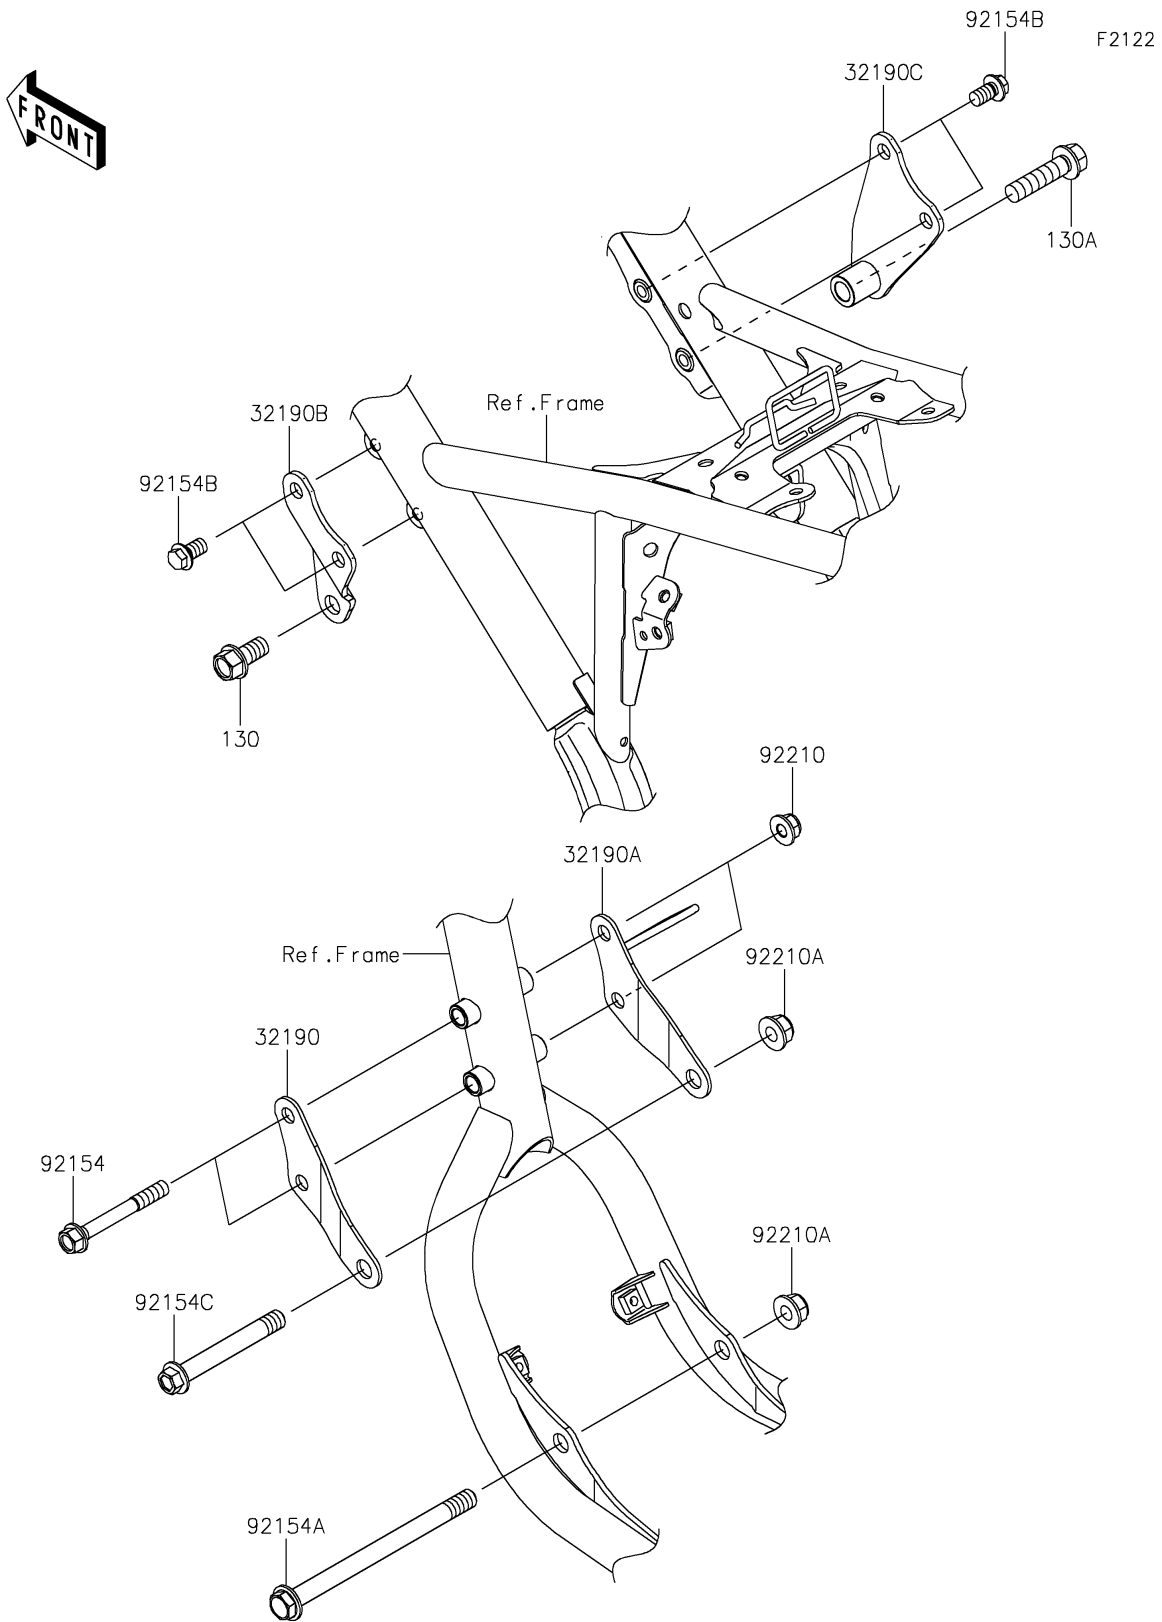

2023 KLX® 230 PARTS DIAGRAM

Engine Mount

2023 KLX® 230 PARTS LIST

Engine Mount

| ITEM NAME | PART NUMBER | QUANTITY |
|---------------------------------------|-------------|----------|
| BRACKET-ENGINE,FR,LH (Ref # 32190) | 32190-0793 | 1 |
| BRACKET-ENGINE,FR,RH (Ref # 32190A) | 32190-0794 | 1 |
| BRACKET-ENGINE,HEAD,LH (Ref # 32190B) | 32190-0796 | 1 |
| BRACKET-ENGINE,HEAD,RH (Ref # 32190C) | 32190-0797 | 1 |
| BOLT,FLANGED,8X65 (Ref # 92154) | 92154-3896 | 2 |
| BOLT,FLANGED,10X137 (Ref # 92154A) | 92154-3897 | 1 |
| BOLT,FLANGED,8X14 (Ref # 92154B) | 92154-3913 | 4 |
| BOLT,FLANGED,10X77 (Ref # 92154C) | 92154-4041 | 1 |
| NUT,8MM (Ref # 92210) | 92210-0570 | 2 |
| NUT,LOCK,FLANGED,10MM (Ref # 92210A) | 92210-1080 | 2 |
| BOLT-FLANGED,10X20 (Ref # 130) | 130CA1020 | 1 |
| BOLT-FLANGED,10X40 (Ref # 130A) | 130CA1040 | 1 |