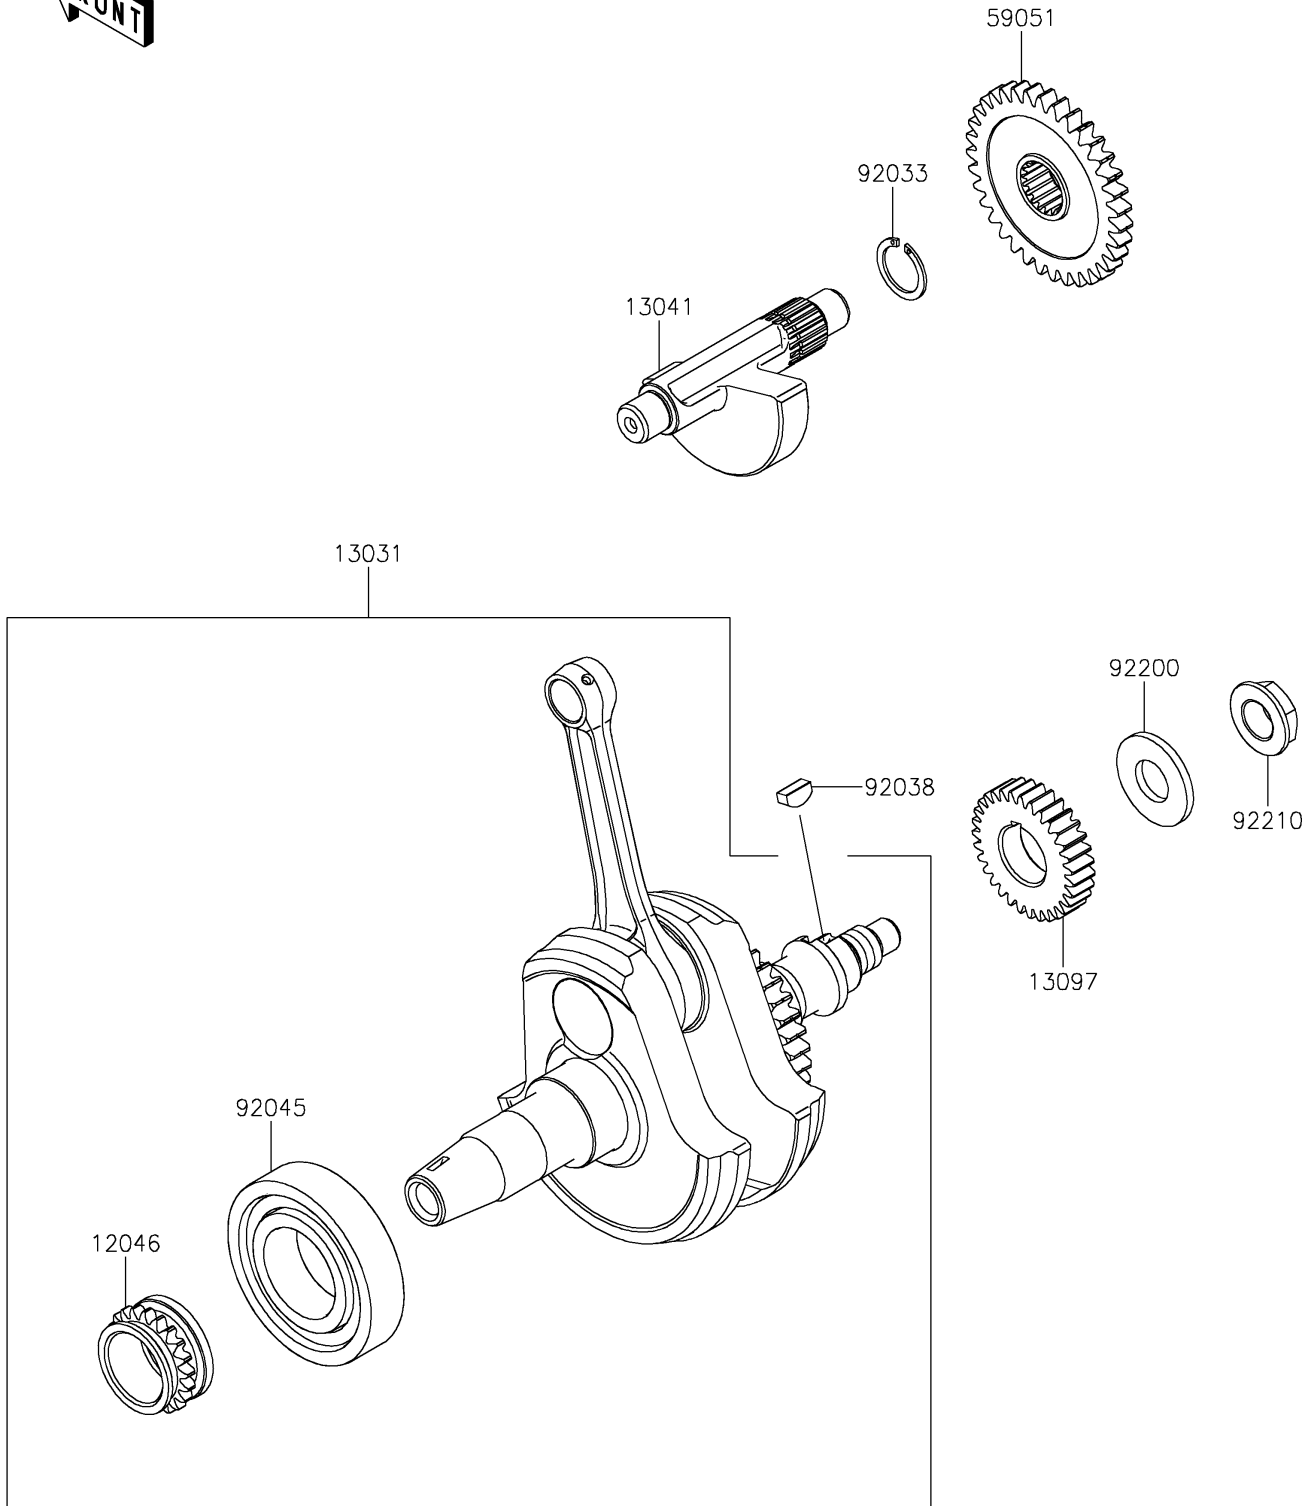

# 2023 KLX® 230 PARTS DIAGRAM

Crankshaft

E1321

## 2023 KLX®230 PARTS LIST

### Crankshaft

ITEM NAME	PART NUMBER	QUANTITY
SPROCKET,21T (Ref # 12046)	12046-0613	1
CRANKSHAFT-COMP (Ref # 13031)	13031-1522	1
BALANCER (Ref # 13041)	13041-0571	1
GEAR-PRIMARY SPUR,31T (Ref # 13097)	13097-0603	1
GEAR-SPUR,BALANCER,DRIVEN,35T (Ref # 59051)	59051-0864	1
RING-SNAP,18MM (Ref # 92033)	92033-029	1
KEY (Ref # 92038)	92038-1057	1
BEARING-BALL,6207CS17 (Ref # 92045)	92045-0906	1
WASHER,16.3X35X3.2 (Ref # 92200)	92200-0119	1
NUT,16MM (Ref # 92210)	92210-1538	1