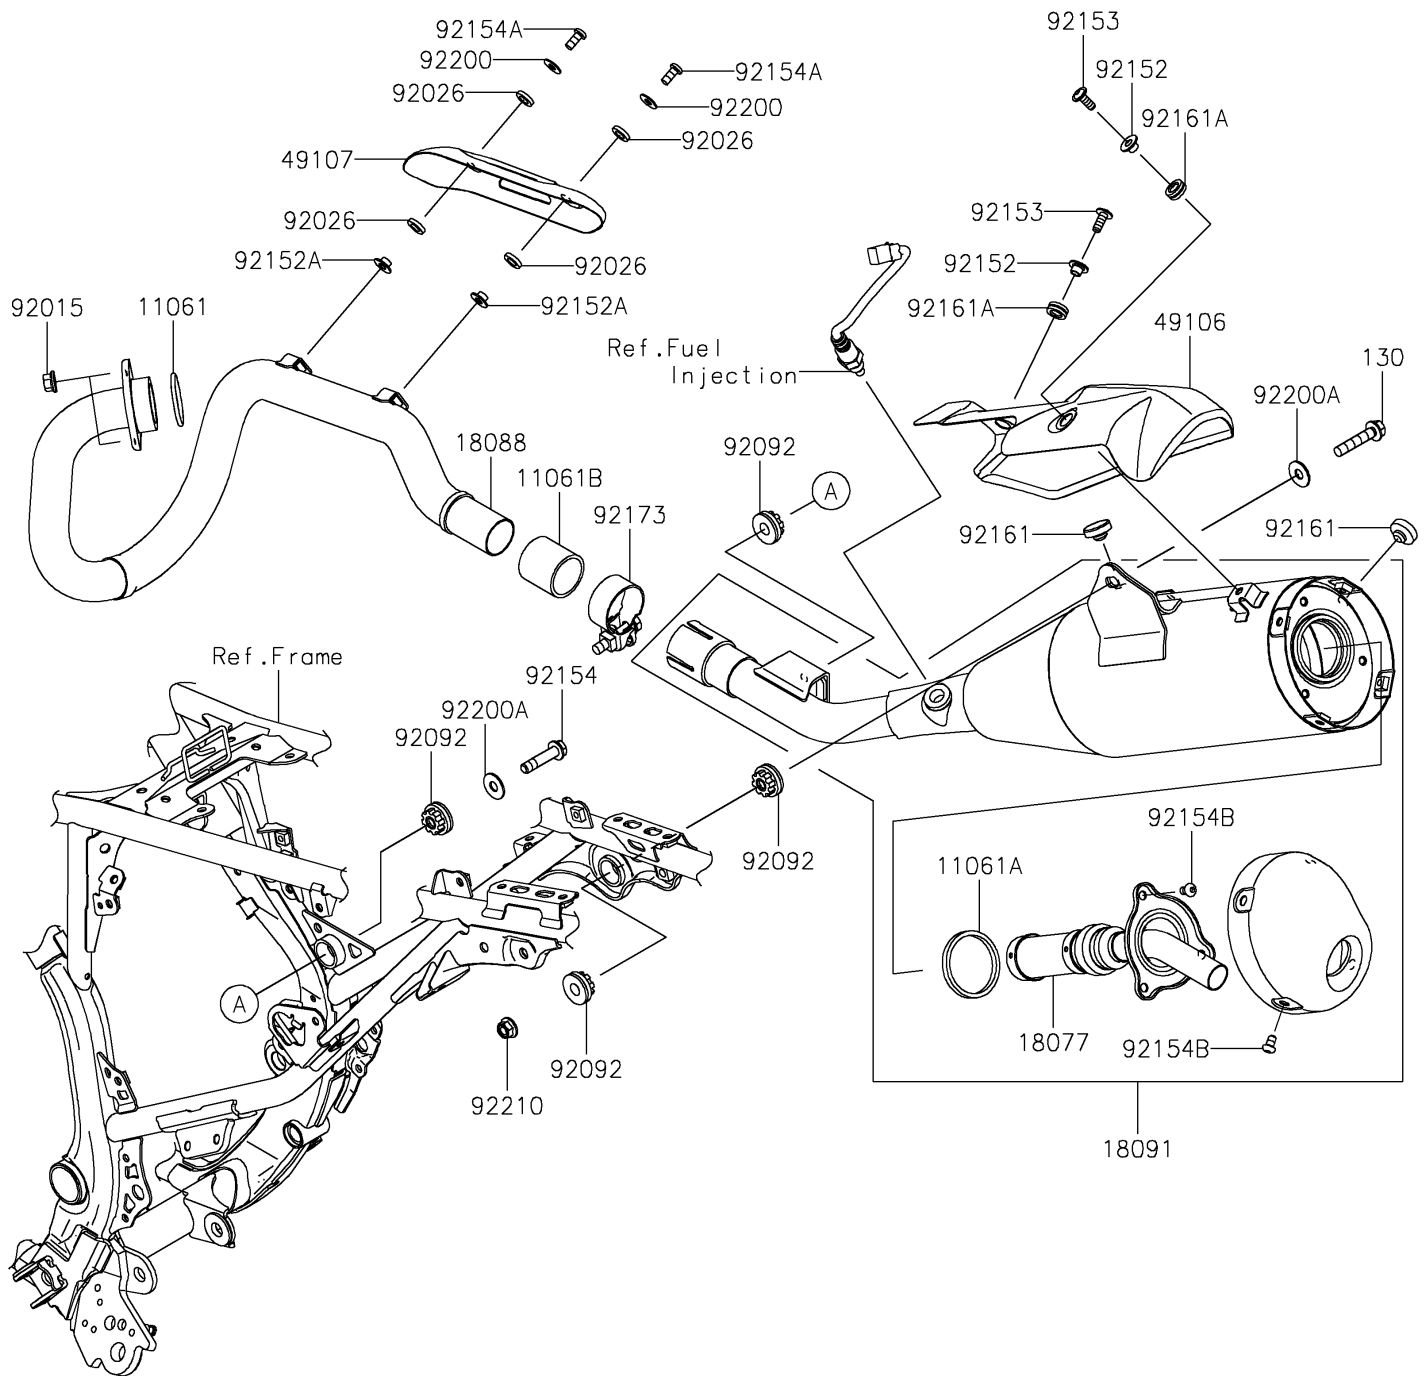

2023 KLX® 230 PARTS DIAGRAM

Muffler(s)

E1140

2023 KLX® 230 PARTS LIST

Muffler(s)

ITEM NAME	PART NUMBER	QUANTITY
GASKET,EX PIPE (Ref # 11061)	11061-0027	1
GASKET,J/P-SILENCER (Ref # 11061A)	11061-0174	1
GASKET,EXHAUST PIPE CONNECTING (Ref # 11061B)	11061-1407	1
ARRESTER-SPARK (Ref # 18077)	18077-0046	1
PIPE-EXHAUST (Ref # 18088)	18088-1453	1
BODY-COMP-MUFFLER (Ref # 18091)	18091-1216	1
COVER-MUFFLER (Ref # 49106)	49106-0840	1
COVER-EXHAUST PIPE (Ref # 49107)	49107-0813	1
NUT,8MM (Ref # 92015)	92015-1143	2
SPACER,8.7X15.2X3 (Ref # 92026)	92026-0868	4
BUSHING-RUBBER (Ref # 92092)	92092-0018	4
COLLAR,6.3X8.3X16 (Ref # 92152)	92152-1602	2
COLLAR,6.3X8.3X6.2 (Ref # 92152A)	92152-2586	2
BOLT,SOCKET,6X16 (Ref # 92153)	92153-0817	2
BOLT,FLANGED,8X36 (Ref # 92154)	92154-1301	1
BOLT,6X14 (Ref # 92154A)	92154-3955	2
BOLT,SOCKET,6X10 (Ref # 92154B)	92154-4336	7
DAMPER,MUFFLER (Ref # 92161)	92161-1284	2
DAMPER (Ref # 92161A)	92161-1475	2
CLAMP (Ref # 92173)	92173-2189	1
WASHER,6.5X16X1 (Ref # 92200)	92200-1974	2
WASHER,8.5X22X1.5 (Ref # 92200A)	92200-1975	2
NUT,LOCK,FLANGED,8MM (Ref # 92210)	92210-0140	1
BOLT-FLANGED,8X40 (Ref # 130)	130CA0840	1