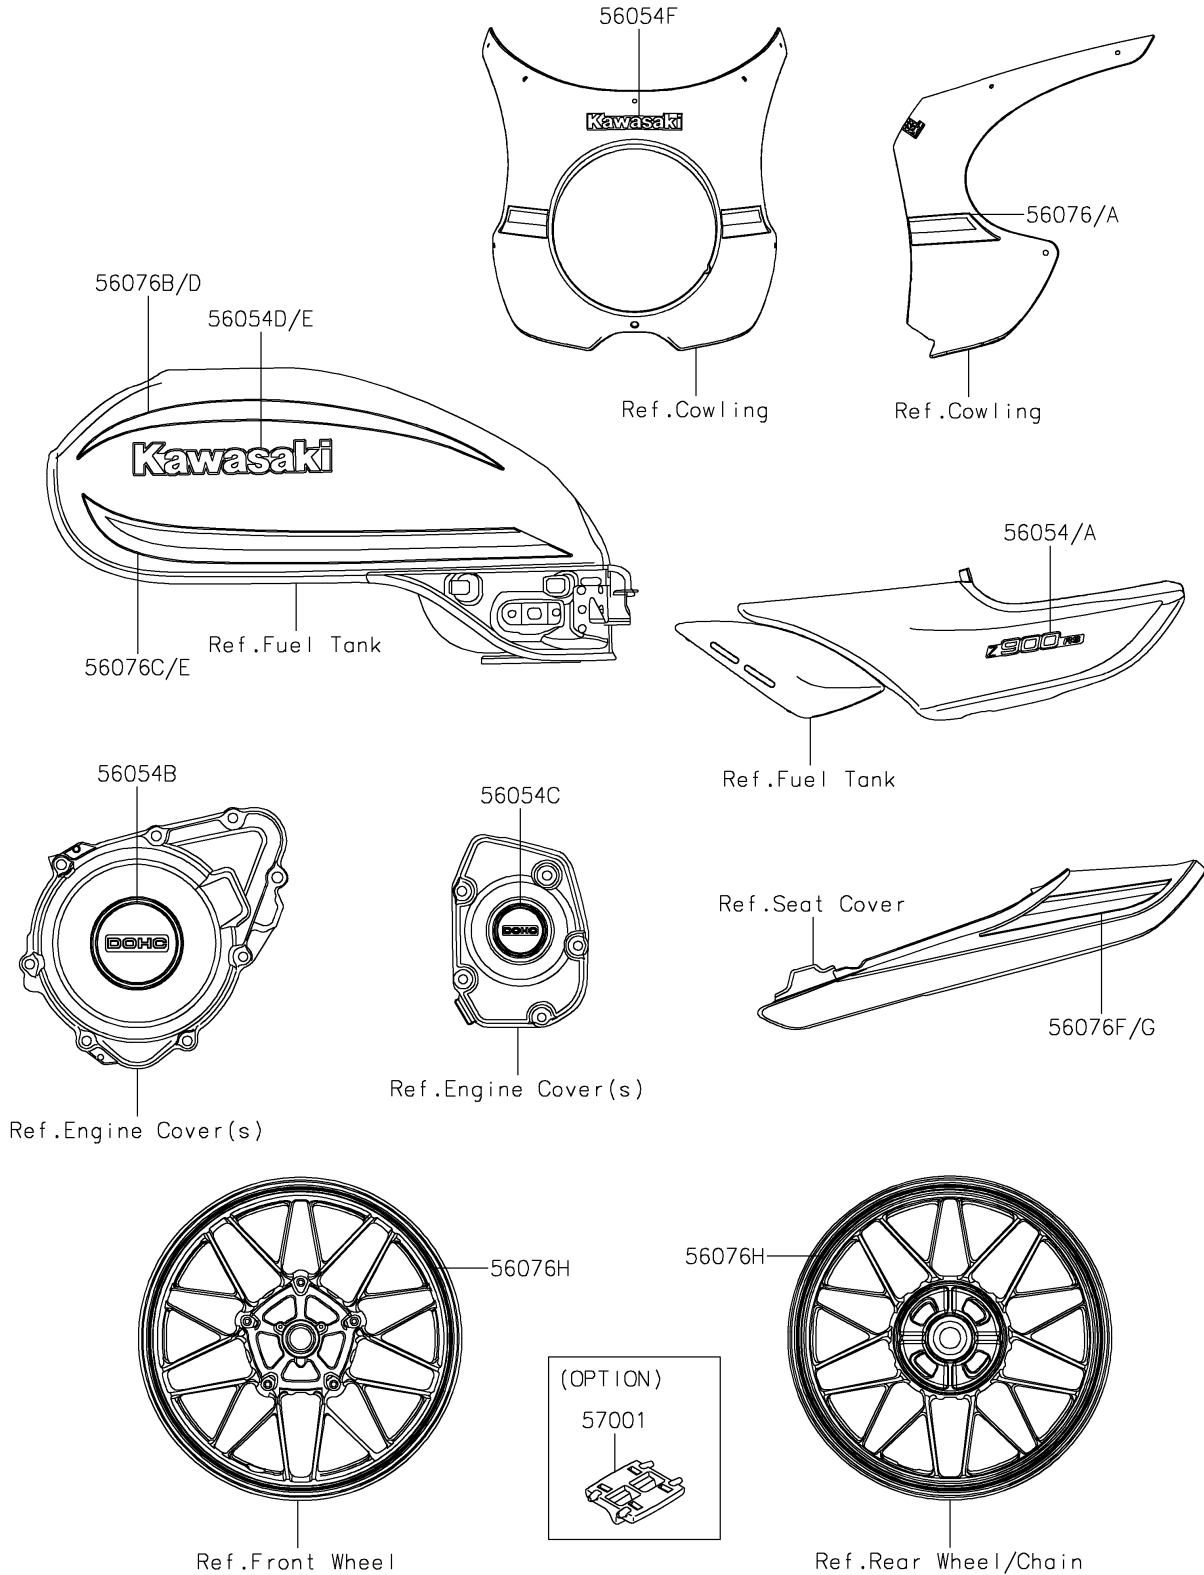

2023 Z900RS CAFE

PARTS DIAGRAM

Decals(EPFAN/EPFAL)

F2861A

2023 Z900RS CAFE

PARTS LIST

Decals(EPFAN/EPFAL)

ITEM NAME	PART NUMBER	QUANTITY
MARK,SIDE COVER,LH,Z900RS,3D (Ref # 56054)	56054-2284	1
MARK,SIDE COVER,RH,Z900RS,3D (Ref # 56054A)	56054-2285	1
MARK,DOHC,63MM,3D (Ref # 56054B)	56054-2418	1
MARK,DOHC,39MM,3D (Ref # 56054C)	56054-2419	1
MARK,FUEL TANK,LH,KAWASAKI,3D (Ref # 56054D)	56054-2908	1
MARK,FUEL TANK,RH,KAWASAKI,3D (Ref # 56054E)	56054-2909	1
MARK,UPP COWL.,KAWASAKI (Ref # 56054F)	56054-3903	1
PATTERN,UPP COWL.,LH (Ref # 56076)	56076-7626	1
PATTERN,UPP COWL.,RH (Ref # 56076A)	56076-7627	1
PATTERN,FUEL TANK,LH,UPP (Ref # 56076B)	56076-7628	1
PATTERN,FUEL TANK,LH (Ref # 56076C)	56076-7629	1
PATTERN,FUEL TANK,RH,UPP (Ref # 56076D)	56076-7630	1
PATTERN,FUEL TANK,RH (Ref # 56076E)	56076-7631	1
PATTERN,TAIL COVER,LH (Ref # 56076F)	56076-7632	1
PATTERN,TAIL COVER,RH (Ref # 56076G)	56076-7633	1
PATTERN,WHEEL,GOLD,6X1400 (Ref # 56076H)	56076-7634	4
RIM STRIPE APPLICATOR (Ref # 57001)	57001-1752	AR