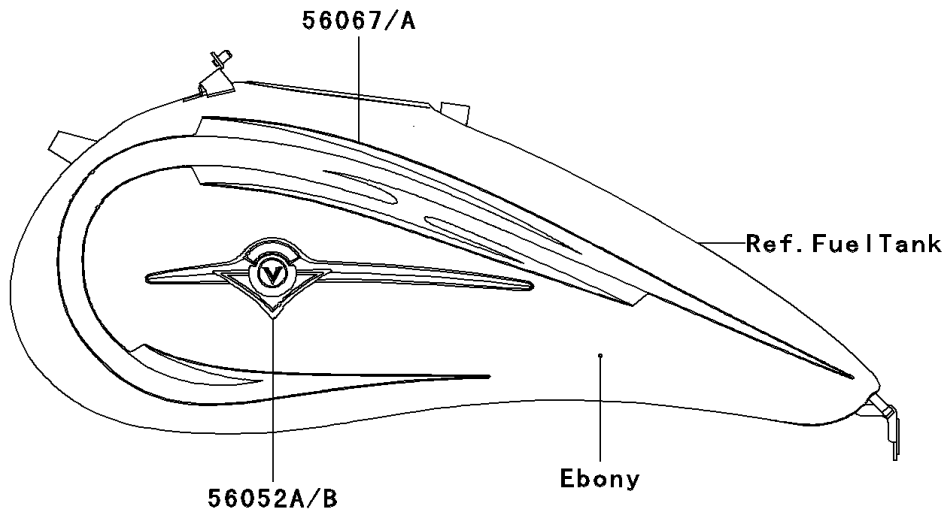

# 2006 Vulcan 1600 Mean Streak PARTS DIAGRAM

Decals

F2861

## 2006 Vulcan 1600 Mean Streak PARTS LIST

### Decals

ITEM NAME	PART NUMBER	QUANTITY
MARK,SIDE COVER,KAWASAKI (Ref # 56052)	56052-1533	2
MARK,FUEL TANK,LH (Ref # 56052A)	56052-1608	1
MARK,FUEL TANK,RH (Ref # 56052B)	56052-1609	1
PATTERN,FUEL TANK,LH (Ref # 56067)	56067-0508	1
PATTERN,FUEL TANK,RH (Ref # 56067A)	56067-0509	1
PATTERN,RR FENDER,LH (Ref # 56067B)	56067-0510	1
PATTERN,RR FENDER,RH (Ref # 56067C)	56067-0511	1