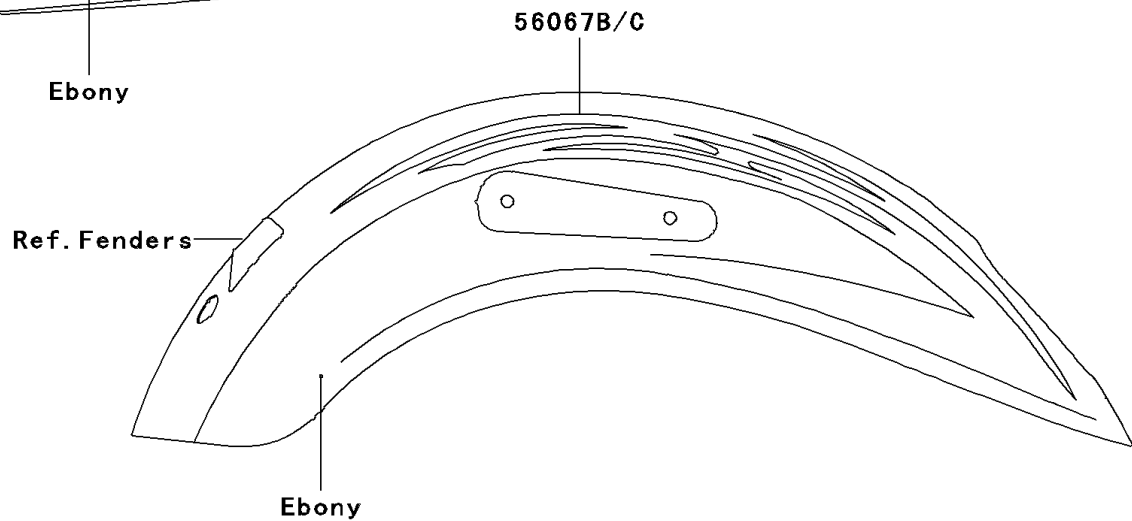

2006 Vulcan 1600 Mean Streak PARTS DIAGRAM

Decals

F2861

2006 Vulcan 1600 Mean Streak PARTS LIST

Decals

ITEM NAME	PART NUMBER	QUANTITY
MARK,SIDE COVER,KAWASAKI (Ref # 56052)	56052-1533	2
MARK,FUEL TANK,LH (Ref # 56052A)	56052-1608	1
MARK,FUEL TANK,RH (Ref # 56052B)	56052-1609	1
PATTERN,FUEL TANK,LH (Ref # 56067)	56067-0508	1
PATTERN,FUEL TANK,RH (Ref # 56067A)	56067-0509	1
PATTERN,RR FENDER,LH (Ref # 56067B)	56067-0510	1
PATTERN,RR FENDER,RH (Ref # 56067C)	56067-0511	1