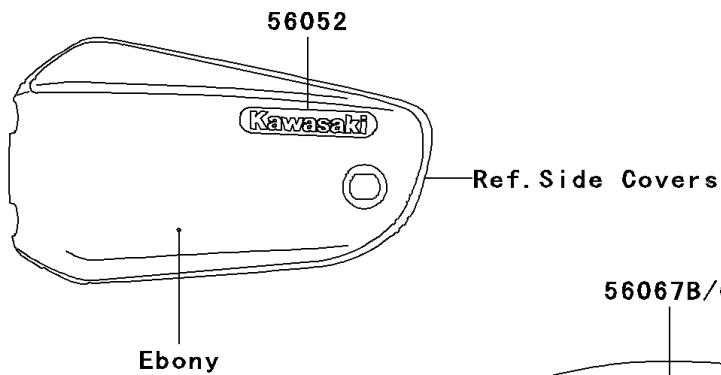

2006 Vulcan 1600 Mean Streak PARTS DIAGRAM

Decals

F2861

2006 Vulcan 1600 Mean Streak PARTS LIST

Decals

ITEM NAME	PART NUMBER	QUANTITY
MARK,SIDE COVER,KAWASAKI (Ref # 56052)	56052-1533	2
MARK,FUEL TANK,LH (Ref # 56052A)	56052-1608	1
MARK,FUEL TANK,RH (Ref # 56052B)	56052-1609	1
PATTERN,FUEL TANK,LH (Ref # 56067)	56067-0508	1
PATTERN,FUEL TANK,RH (Ref # 56067A)	56067-0509	1
PATTERN,RR FENDER,LH (Ref # 56067B)	56067-0510	1
PATTERN,RR FENDER,RH (Ref # 56067C)	56067-0511	1