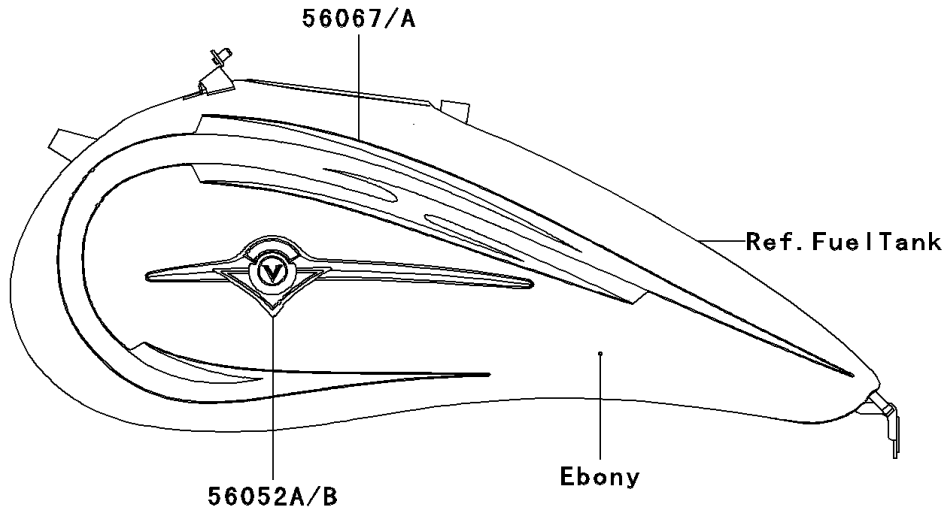

2006 Vulcan 1600 Mean Streak PARTS DIAGRAM

Decals

F2861

2006 Vulcan 1600 Mean Streak PARTS LIST

Decals

ITEM NAME	PART NUMBER	QUANTITY
MARK,SIDE COVER,KAWASAKI (Ref # 56052)	56052-1533	2
MARK,FUEL TANK,LH (Ref # 56052A)	56052-1608	1
MARK,FUEL TANK,RH (Ref # 56052B)	56052-1609	1
PATTERN,FUEL TANK,LH (Ref # 56067)	56067-0508	1
PATTERN,FUEL TANK,RH (Ref # 56067A)	56067-0509	1
PATTERN,RR FENDER,LH (Ref # 56067B)	56067-0510	1
PATTERN,RR FENDER,RH (Ref # 56067C)	56067-0511	1