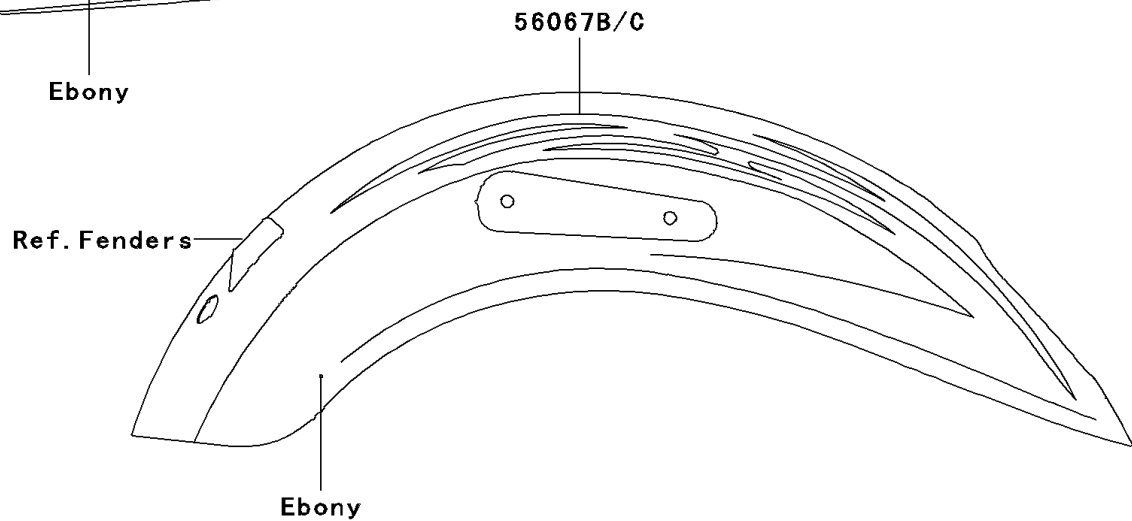

# 2006 Vulcan 1600 Mean Streak PARTS DIAGRAM

Decals

F2861

## 2006 Vulcan 1600 Mean Streak PARTS LIST

### Decals

ITEM NAME	PART NUMBER	QUANTITY
MARK,SIDE COVER,KAWASAKI (Ref # 56052)	56052-1533	2
MARK,FUEL TANK,LH (Ref # 56052A)	56052-1608	1
MARK,FUEL TANK,RH (Ref # 56052B)	56052-1609	1
PATTERN,FUEL TANK,LH (Ref # 56067)	56067-0508	1
PATTERN,FUEL TANK,RH (Ref # 56067A)	56067-0509	1
PATTERN,RR FENDER,LH (Ref # 56067B)	56067-0510	1
PATTERN,RR FENDER,RH (Ref # 56067C)	56067-0511	1