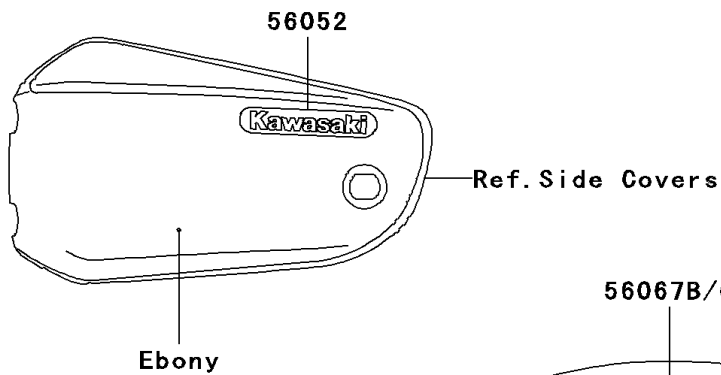

# 2006 Vulcan 1600 Mean Streak PARTS DIAGRAM

Decals

F2861

### Decals

ITEM NAME	PART NUMBER	QUANTITY
MARK,SIDE COVER,KAWASAKI (Ref # 56052)	56052-1533	2
MARK,FUEL TANK,LH (Ref # 56052A)	56052-1608	1
MARK,FUEL TANK,RH (Ref # 56052B)	56052-1609	1
PATTERN,FUEL TANK,LH (Ref # 56067)	56067-0508	1
PATTERN,FUEL TANK,RH (Ref # 56067A)	56067-0509	1
PATTERN,RR FENDER,LH (Ref # 56067B)	56067-0510	1
PATTERN,RR FENDER,RH (Ref # 56067C)	56067-0511	1