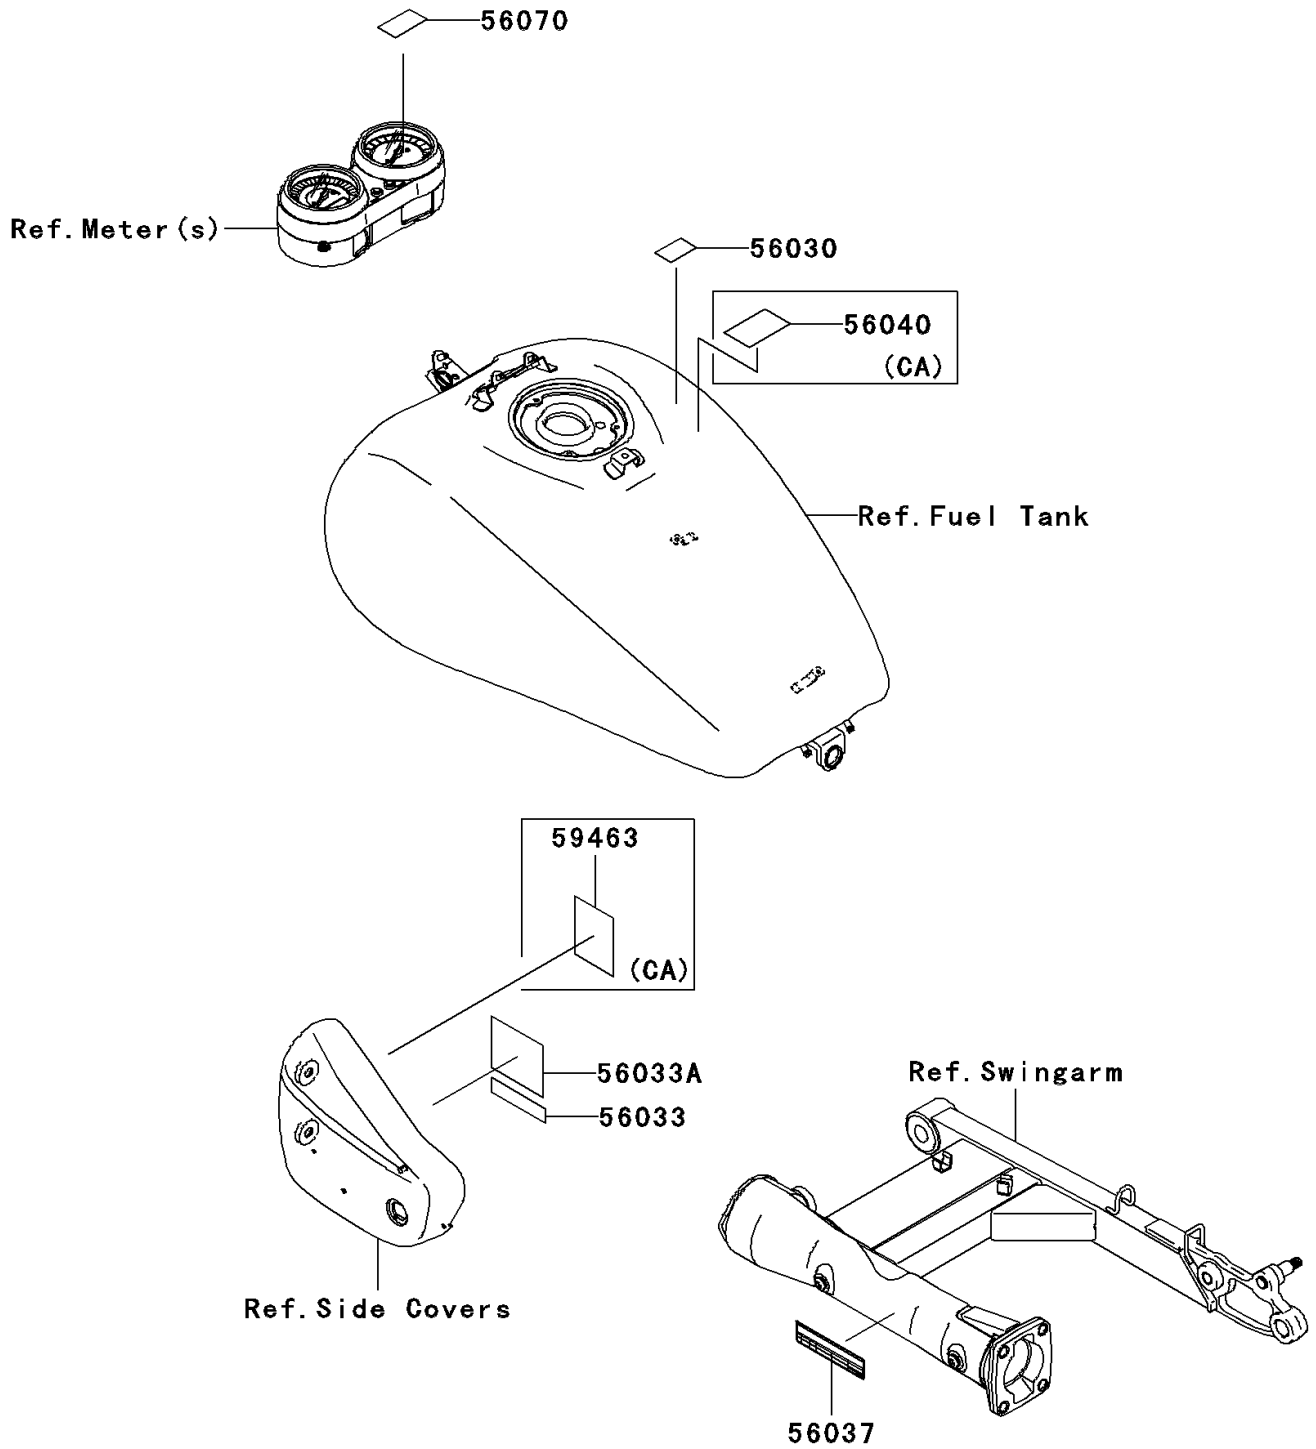

# 2006 Vulcan 1600 Mean Streak PARTS DIAGRAM

Labels

F2860

## 2006 Vulcan 1600 Mean Streak PARTS LIST

### Labels

ITEM NAME	PART NUMBER	QUANTITY
LABEL,GASOLINE (Ref # 56030)	56030-1177	1
LABEL-MANUAL,OIL&OIL FILTER (Ref # 56033)	56033-1331	1
LABEL-MANUAL,DAILY SAFETY (Ref # 56033A)	56033-1336	1
LABEL-SPECIFICATION,TIRE&LOAD (Ref # 56037)	56037-1983	1
LABEL-WARNING,BREAK IN CAUTION (Ref # 56070)	56070-1270	1
LABEL-WARNING,EVAPO (Ref # 56040)	56040-1121	1
LABEL-CERTIFICATION,EVAPO ROUT (Ref # 59463)	59463-1546	1