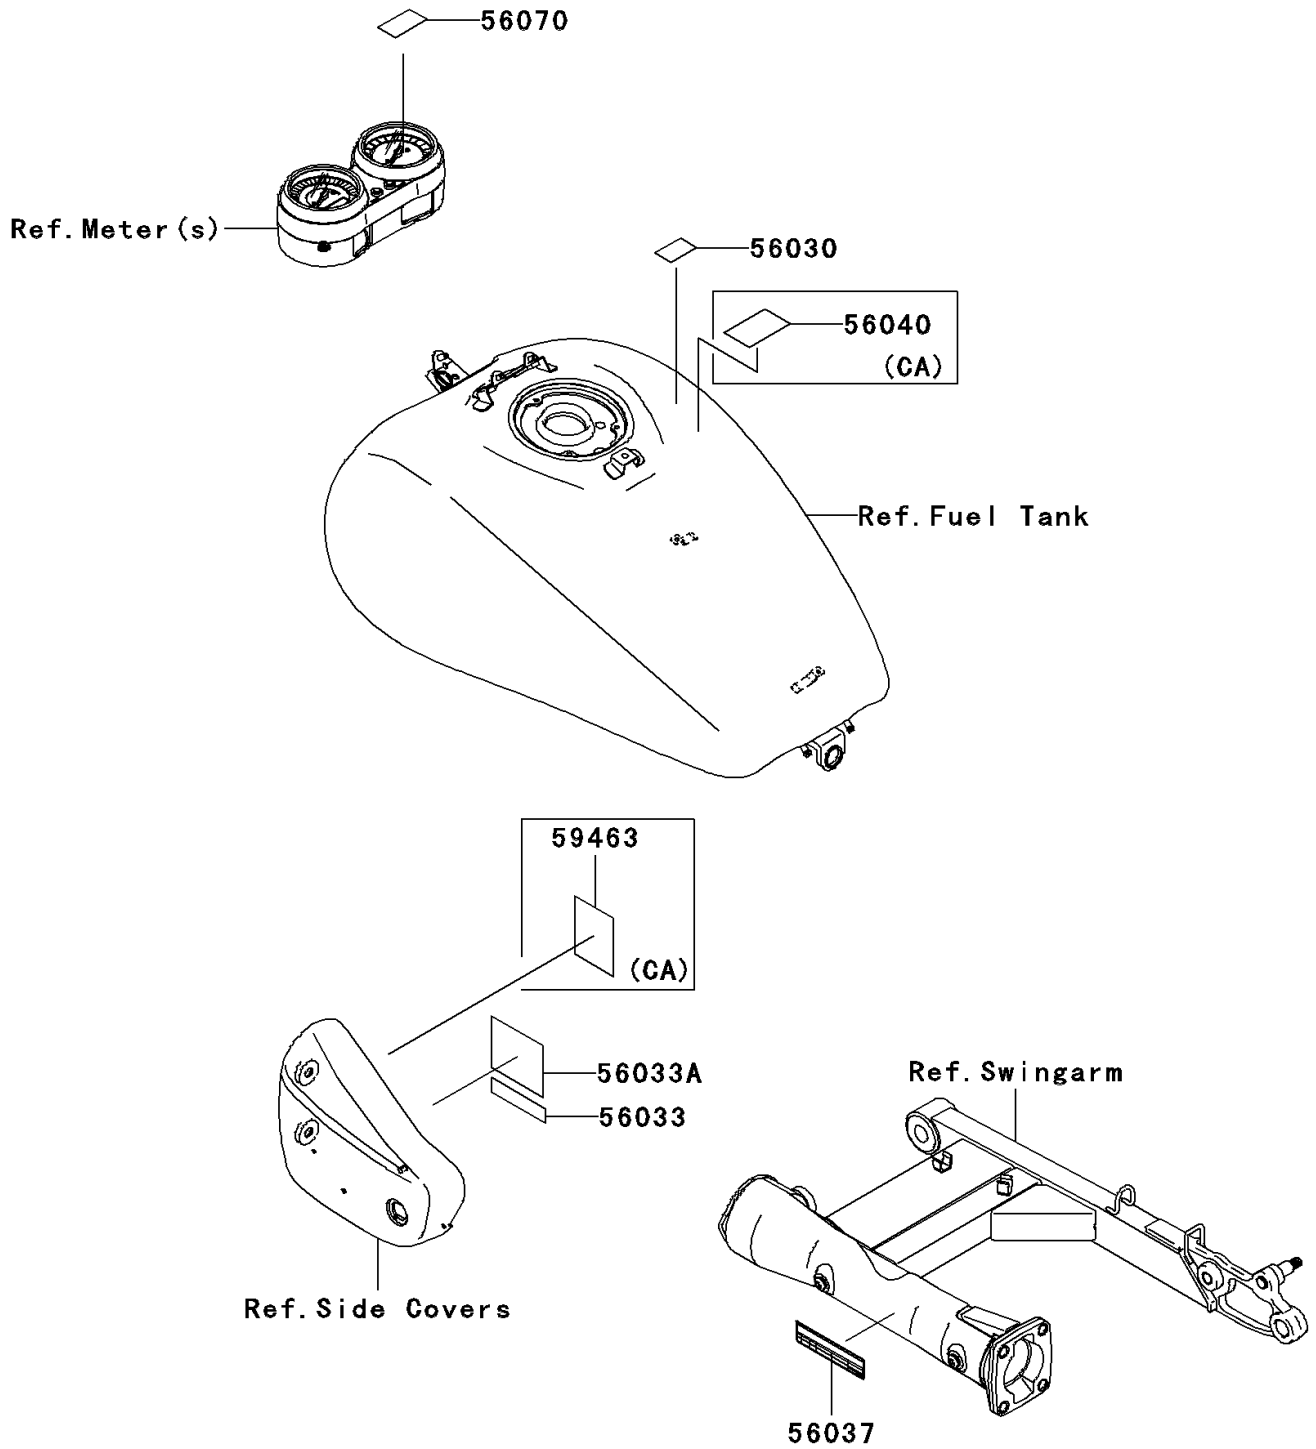

2006 Vulcan 1600 Mean Streak PARTS DIAGRAM

Labels

F2860

2006 Vulcan 1600 Mean Streak PARTS LIST

Labels

ITEM NAME	PART NUMBER	QUANTITY
LABEL,GASOLINE (Ref # 56030)	56030-1177	1
LABEL-MANUAL,OIL&OIL FILTER (Ref # 56033)	56033-1331	1
LABEL-MANUAL,DAILY SAFETY (Ref # 56033A)	56033-1336	1
LABEL-SPECIFICATION,TIRE&LOAD (Ref # 56037)	56037-1983	1
LABEL-WARNING,BREAK IN CAUTION (Ref # 56070)	56070-1270	1
LABEL-WARNING,EVAPO (Ref # 56040)	56040-1121	1
LABEL-CERTIFICATION,EVAPO ROUT (Ref # 59463)	59463-1546	1