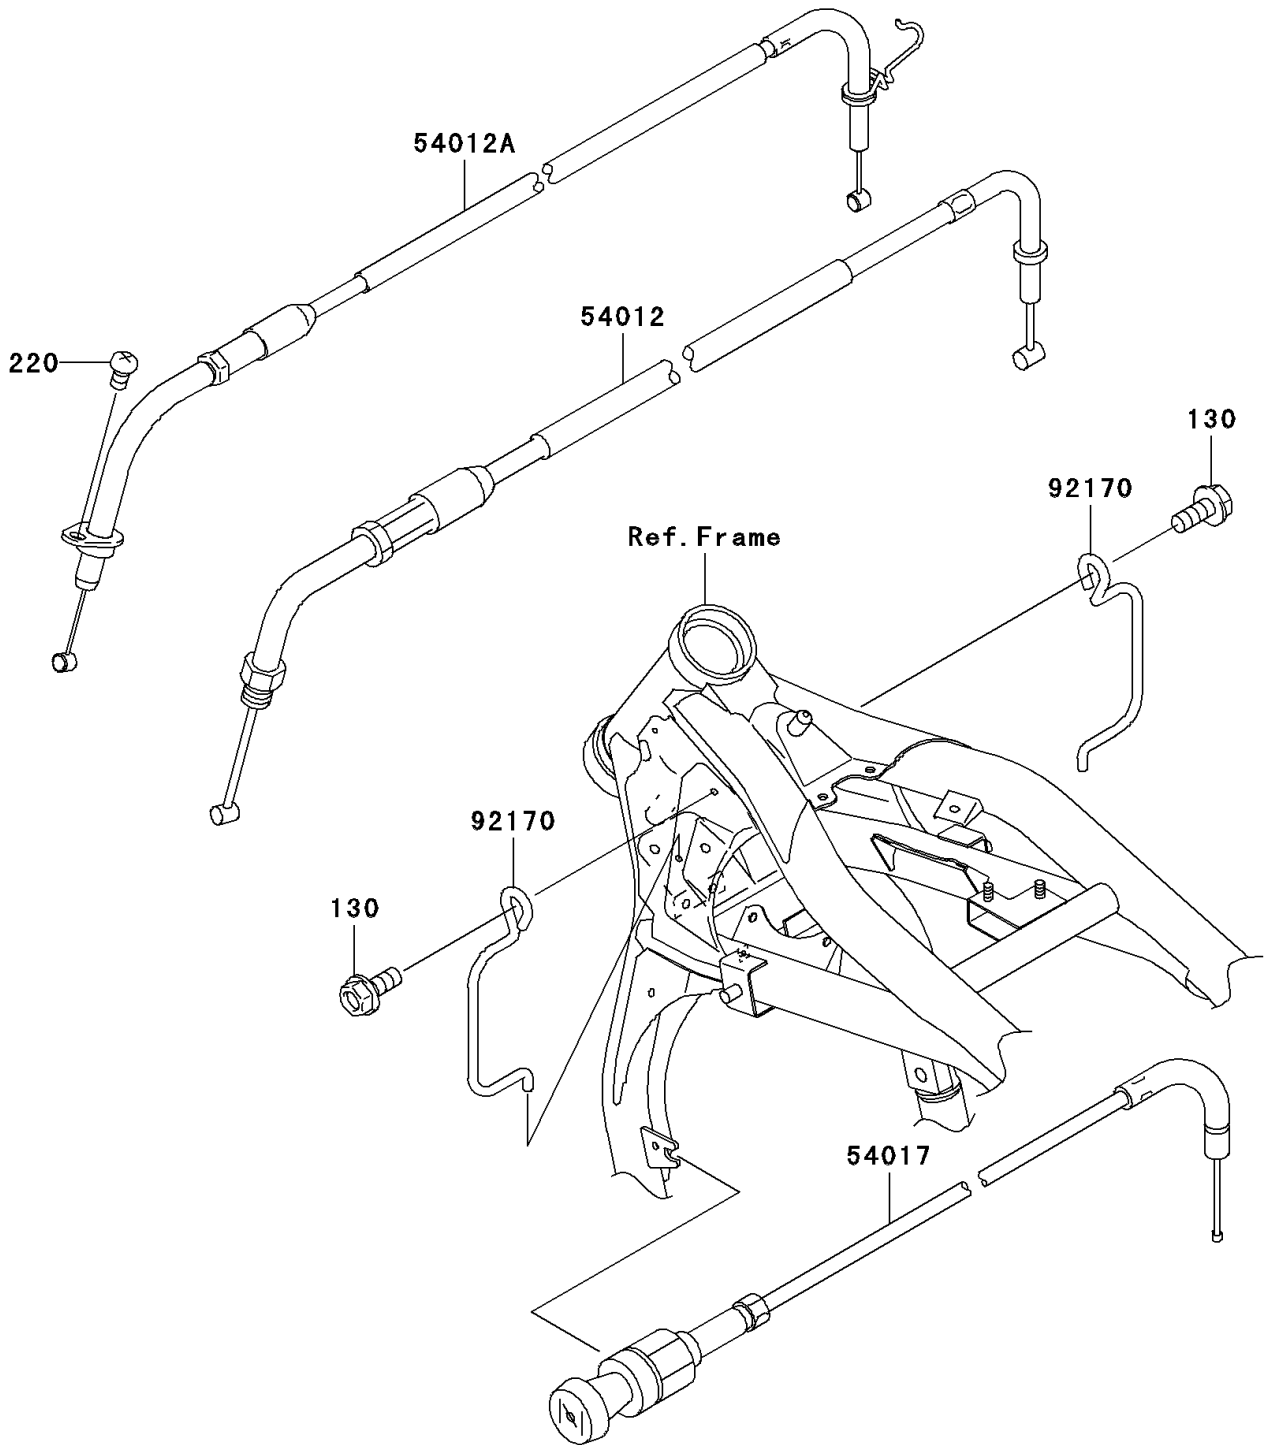

2006 Vulcan 1600 Mean Streak PARTS DIAGRAM

Cables

F2540

2006 Vulcan 1600 Mean Streak PARTS LIST

Cables

ITEM NAME	PART NUMBER	QUANTITY
BOLT-FLANGED,6X14 (Ref # 130)	130J0614	2
SCREW-PAN-CROSS,5X8 (Ref # 220)	220F0508	1
CABLE-THROTTLE,CLOSING (Ref # 54012)	54012-0073	1
CABLE-THROTTLE,OPENING (Ref # 54012A)	54012-0074	1
CABLE-STARTER (Ref # 54017)	54017-1202	1
CLAMP,CABLE (Ref # 92170)	92170-1867	2