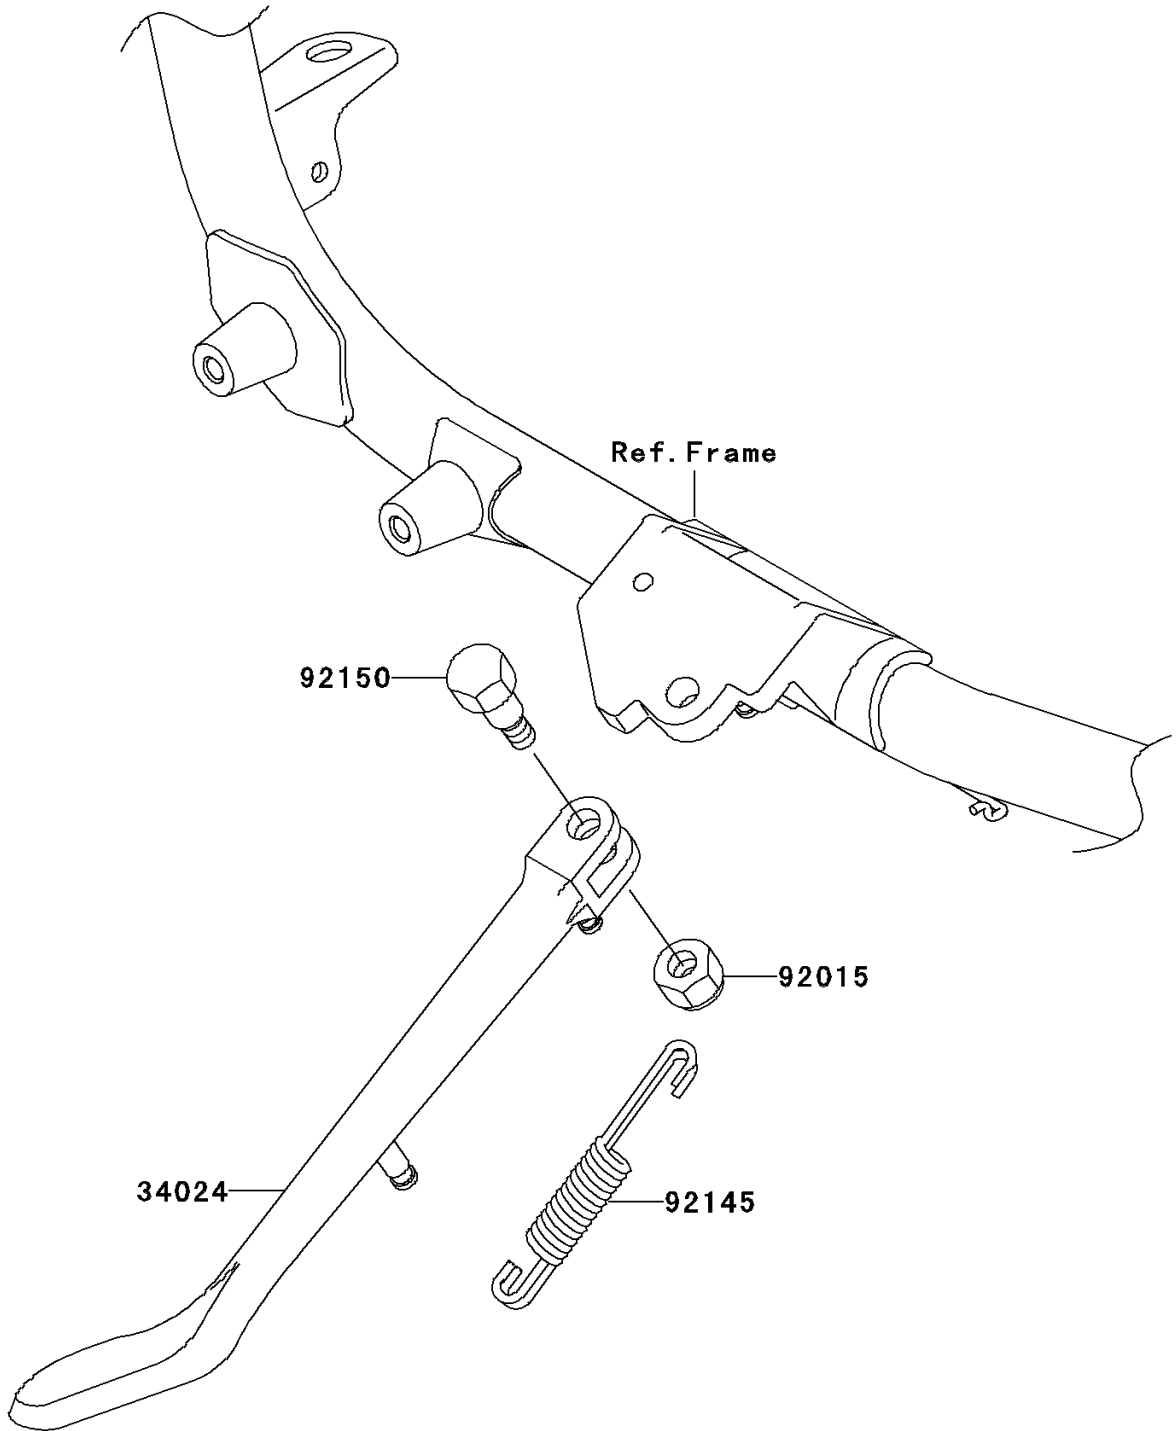

# 2006 Vulcan 1600 Mean Streak PARTS DIAGRAM

Stand(s)

F2190

## 2006 Vulcan 1600 Mean Streak PARTS LIST

Stand(s)

ITEM NAME	PART NUMBER	QUANTITY
STAND-SIDE (Ref # 34024)	34024-1330	1
NUT,LOCK,10MM,BLACK (Ref # 92015)	92015-1188	1
SPRING,SIDE STAND (Ref # 92145)	92145-0083	1
BOLT,SIDE STAND (Ref # 92150)	92150-1941	1