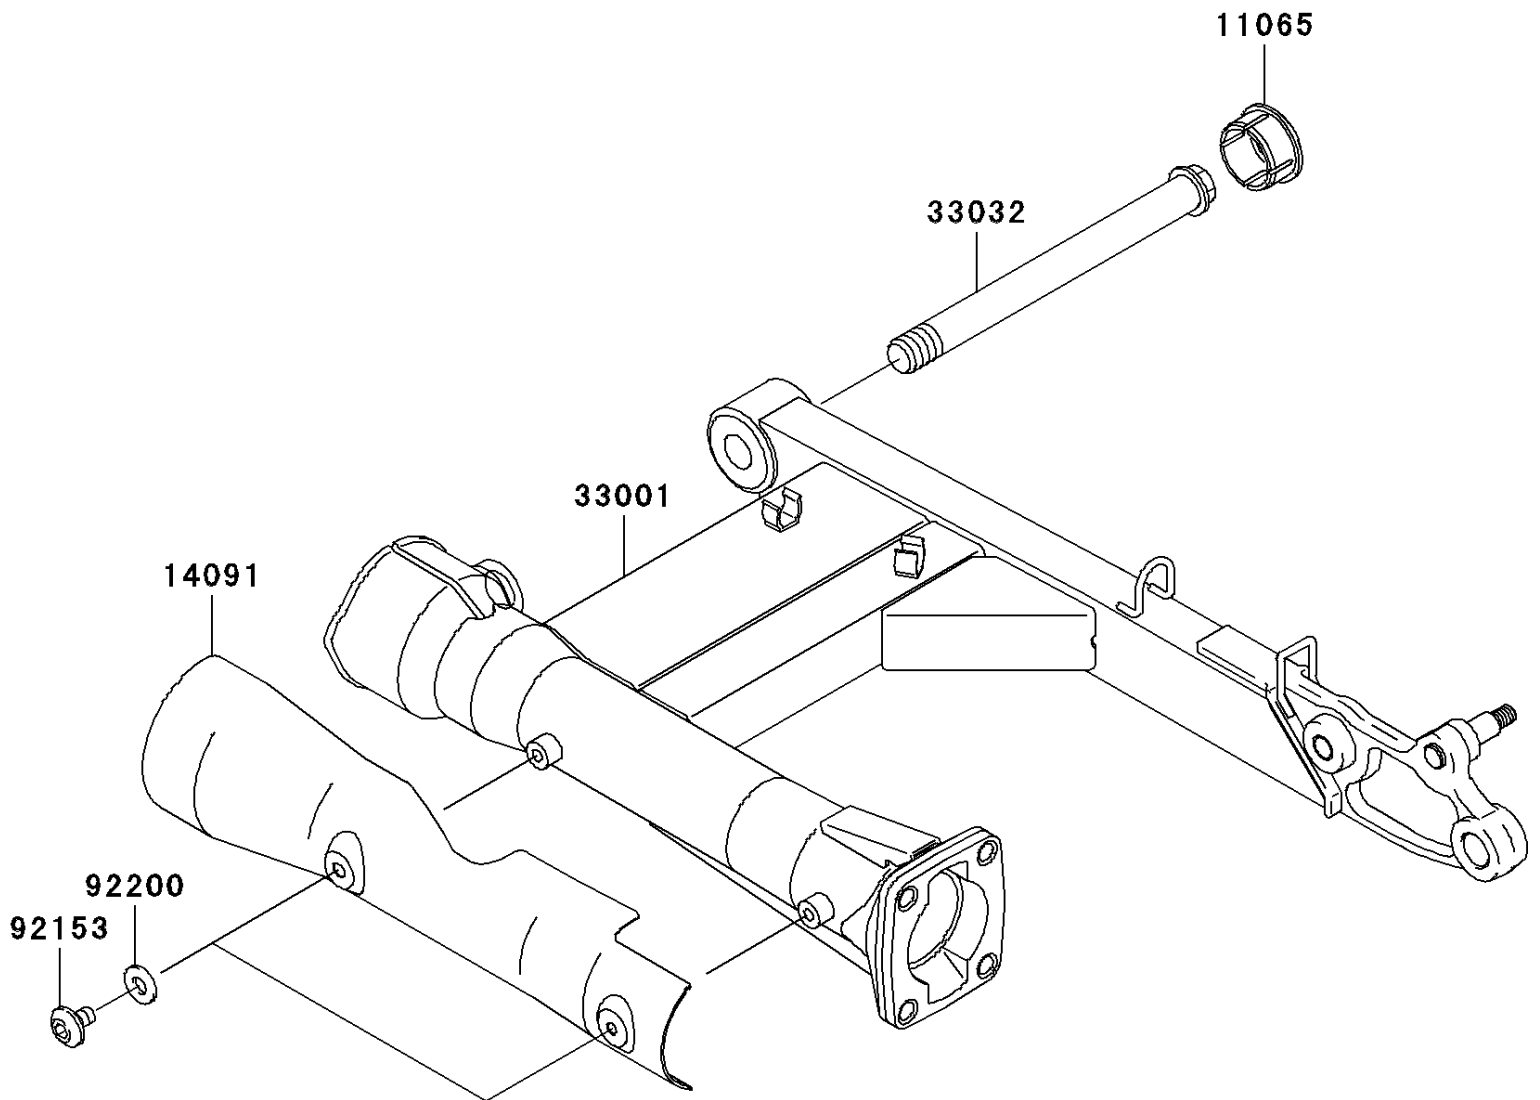

# 2006 Vulcan 1600 Mean Streak PARTS DIAGRAM

Swingarm

F2141

## 2006 Vulcan 1600 Mean Streak PARTS LIST

### Swingarm

| ITEM NAME                           | PART NUMBER    | QUANTITY |
|-------------------------------------|----------------|----------|
| CAP,SWING ARM (Ref # 11065)         | 11065-1259     | 1        |
| COVER,SWING ARM,P.RED (Ref # 14091) | 14091-0517-796 | 1        |
| ARM-COMP-SWING,P.RED (Ref # 33001)  | 33001-0075-796 | 1        |
| SHAFT-SWING ARM (Ref # 33032)       | 33032-1181     | 1        |
| BOLT,SOCKET,6X10 (Ref # 92153)      | 92153-0411     | 2        |
| WASHER,6.5X14.5X1.5 (Ref # 92200)   | 92200-3775     | 2        |