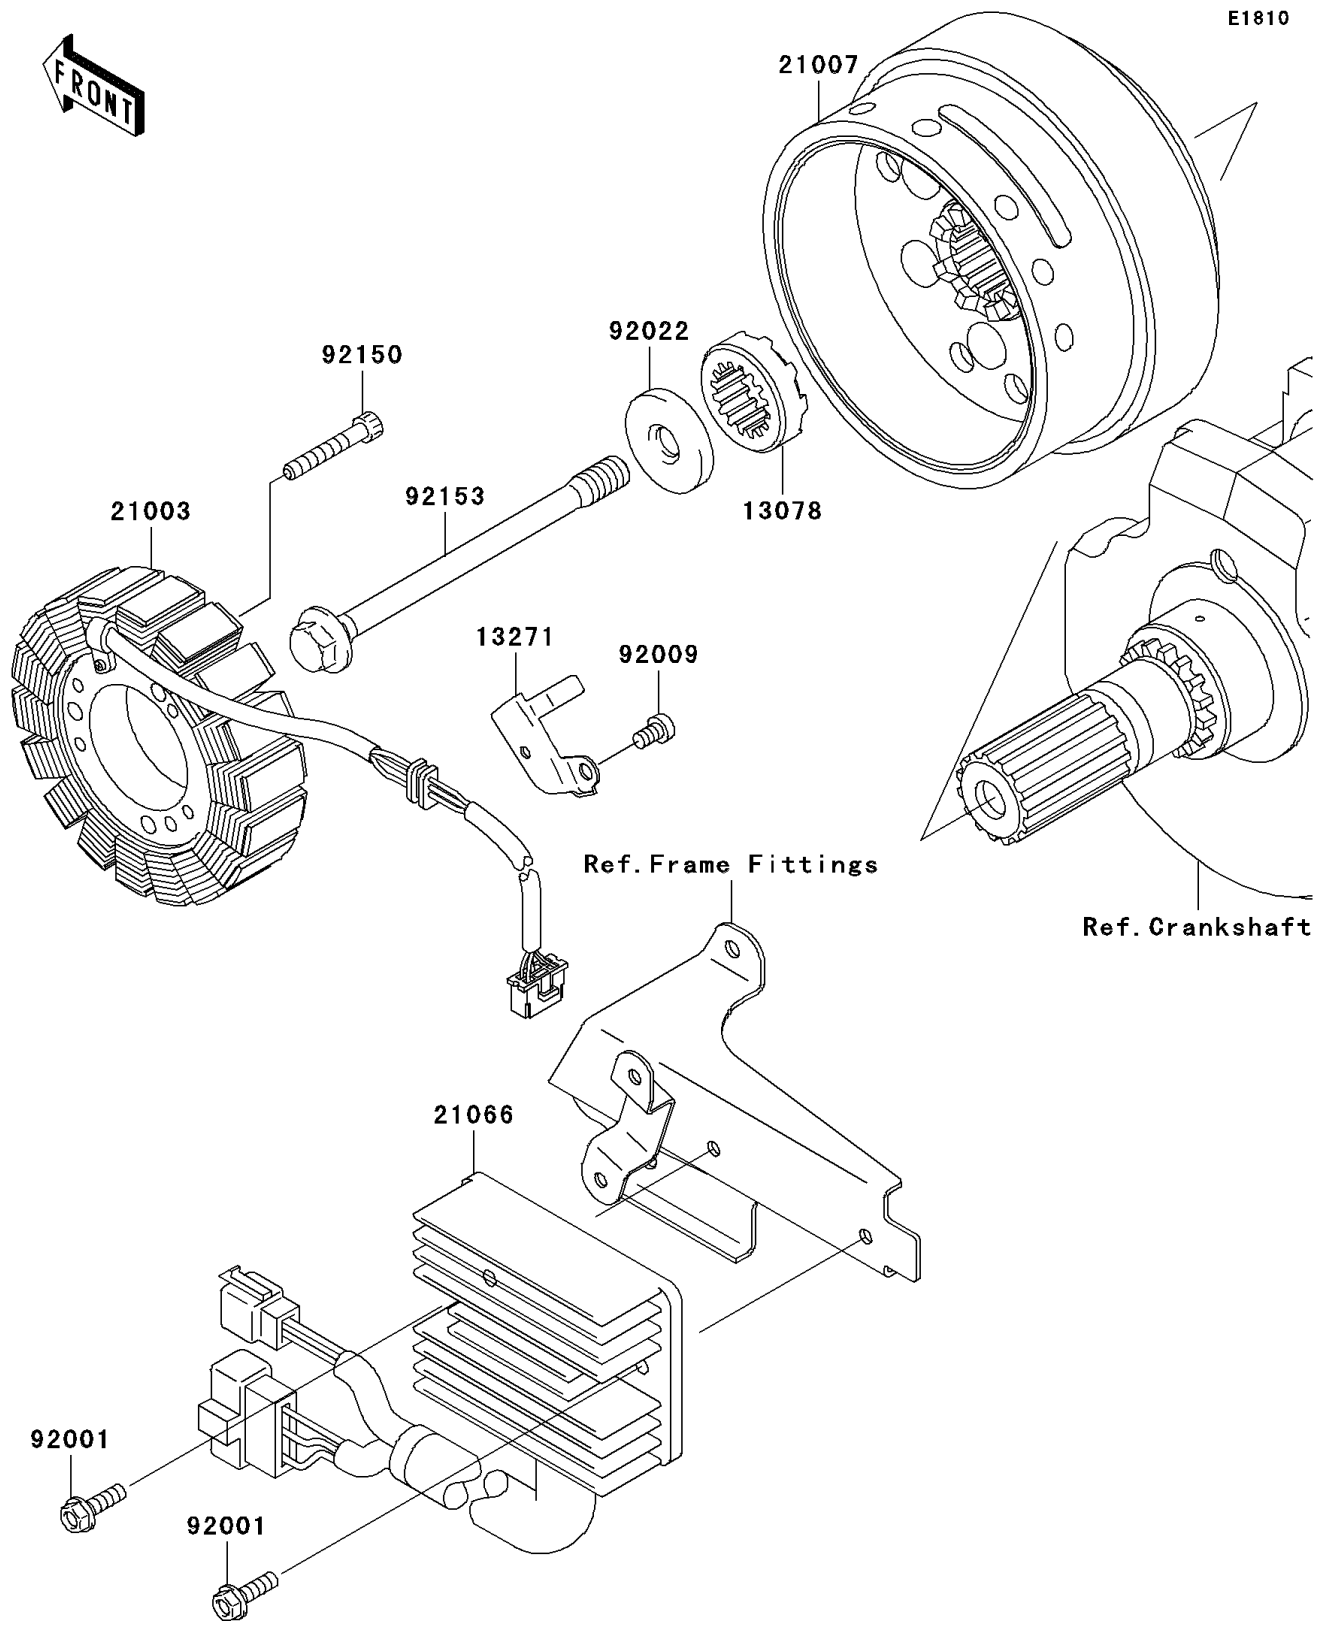

2006 Vulcan 1600 Mean Streak PARTS DIAGRAM

Generator

2006 Vulcan 1600 Mean Streak PARTS LIST

Generator

ITEM NAME	PART NUMBER	QUANTITY
RATCHET (Ref # 13078)	13078-1056	1
PLATE (Ref # 13271)	13271-1328	1
STATOR, OUTER (Ref # 21003)	21003-0008	1
ROTOR (Ref # 21007)	21007-0014	1
REGULATOR-VOLTAGE (Ref # 21066)	21066-1126	1
BOLT, 6X20 (Ref # 92001)	92001-1947	2
SCREW (Ref # 92009)	92009-1768	1
WASHER, 12X40X6 (Ref # 92022)	92022-1904	1
BOLT, SOCKET, 6X35 (Ref # 92150)	92150-1484	3
BOLT, 12X154 (Ref # 92153)	92153-1105	1