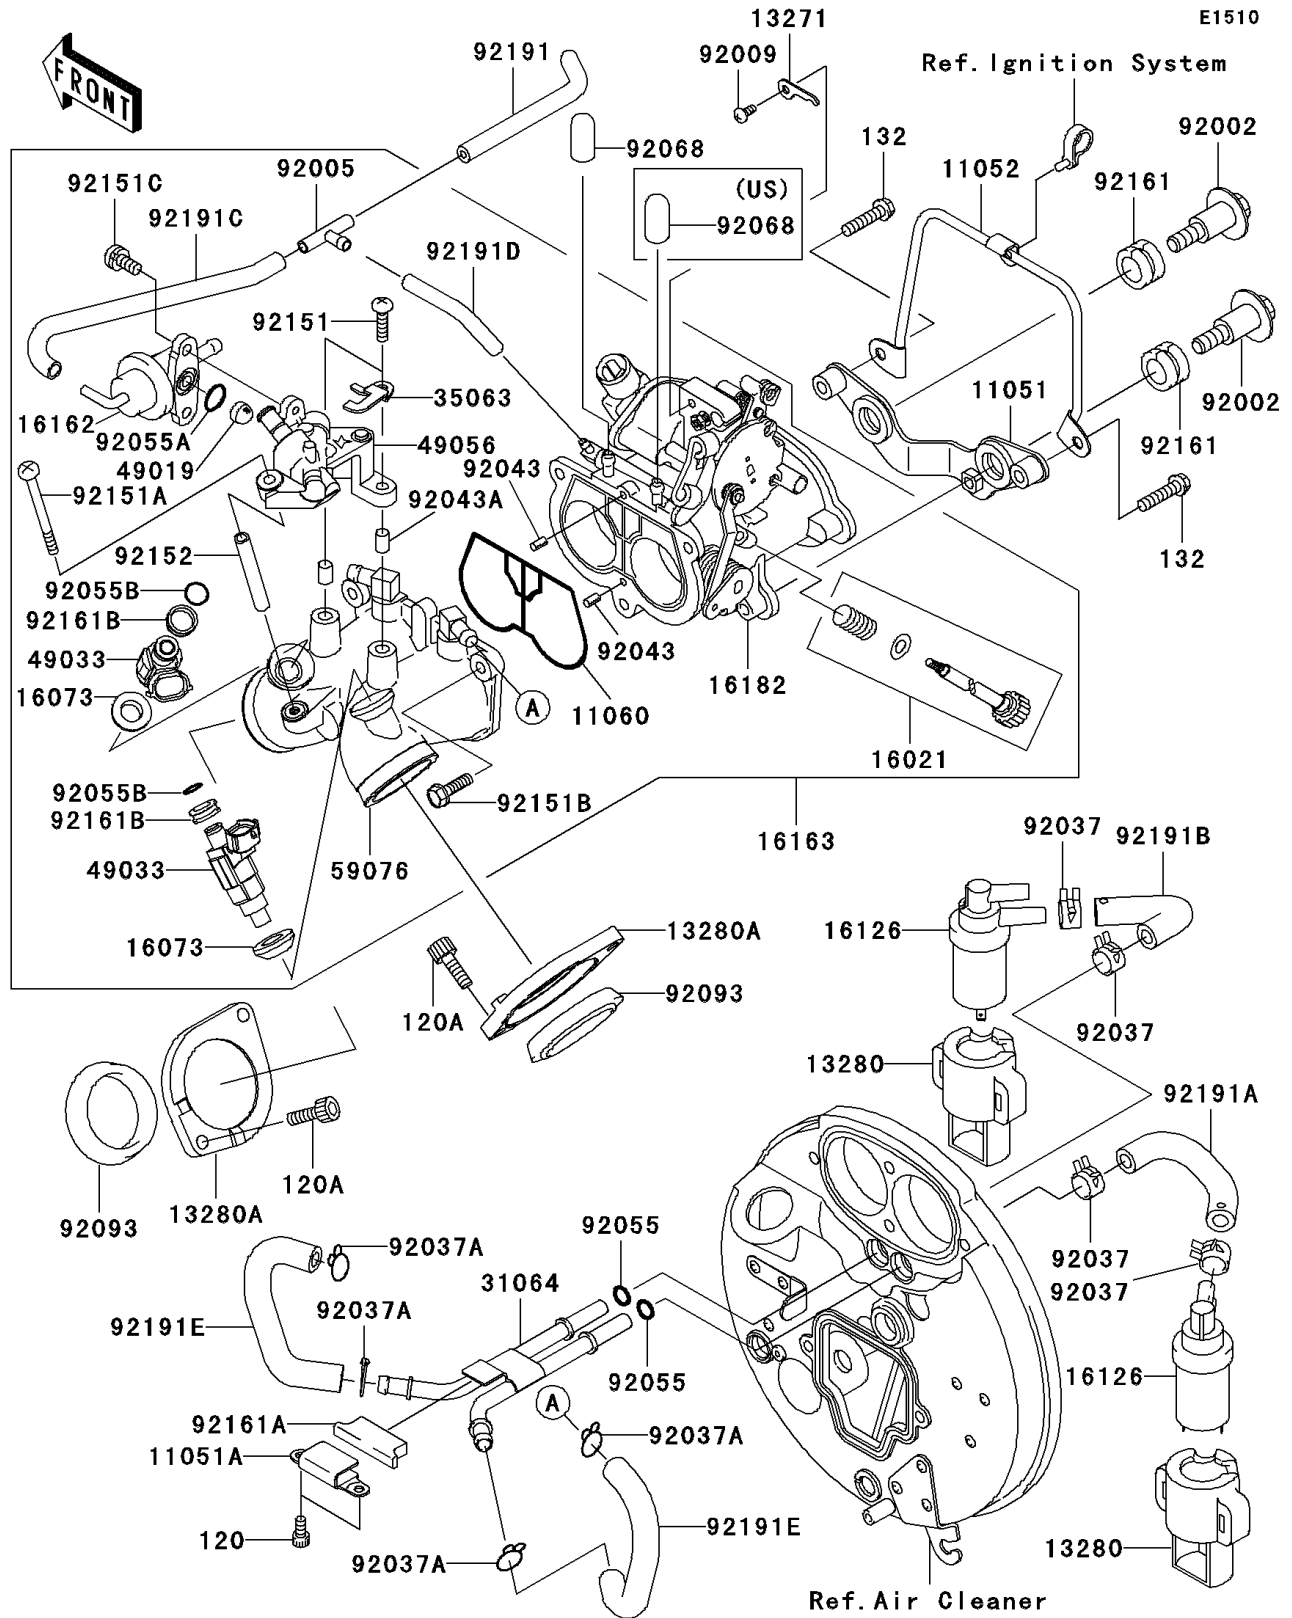

2006 Vulcan 1600 Mean Streak PARTS DIAGRAM

Throttle

2006 Vulcan 1600 Mean Streak PARTS LIST

Throttle

ITEM NAME	PART NUMBER	QUANTITY
BRACKET (Ref # 11051)	11051-1333	1
BRACKET (Ref # 11051A)	11051-1345	1
BRACKET,HIGH TENSION CORD (Ref # 11052)	11052-1067	1
GASKET,THROTTLE BODY (Ref # 11060)	11060-1928	1
PLATE,STARTER CABLE (Ref # 13271)	13271-1314	1
HOLDER (Ref # 13280)	13280-1139	2
HOLDER (Ref # 13280A)	13280-1154	2
SCREW-THROTTLE STOP (Ref # 16021)	16021-1227	1
INSULATOR (Ref # 16073)	16073-1119	2
VALVE (Ref # 16126)	16126-1372	2
REGULATOR-FUEL (Ref # 16162)	16162-1054	1
THROTTLE-ASSY (Ref # 16163)	16163-1113	1
BODY-THROTTLE (Ref # 16182)	16182-1003	1
PIPE-COMP (Ref # 31064)	31064-1242	1
STAY (Ref # 35063)	35063-1148	1
FILTER-FUEL,STRAINER (Ref # 49019)	49019-3707	1
NOZZLE-INJECTION (Ref # 49033)	49033-1057	2
PIPE-INJECTION (Ref # 49056)	49056-1054	1
MANIFOLD-INTAKE (Ref # 59076)	59076-1113	1
BOLT,FLANGED,6X14X13.5 (Ref # 92002)	92002-1595	2
FITTING (Ref # 92005)	92005-1366	1
SCREW,4X6 (Ref # 92009)	92009-1903	1
CLAMP,HOSE CLIP (Ref # 92037)	92037-1181	4
CLAMP,FUEL TUBE (Ref # 92037A)	92037-1271	4
PIN,THROTTLE BODY (Ref # 92043)	92043-1600	2
PIN,DELIVERY PIPE (Ref # 92043A)	92043-1601	2
RING-O,7.8X3.5 (Ref # 92055)	92055-029	2
RING-O,FUEL REGULATOR (Ref # 92055A)	92055-1620	1
RING-O,INJECTION NOZZLE (Ref # 92055B)	92055-1622	2