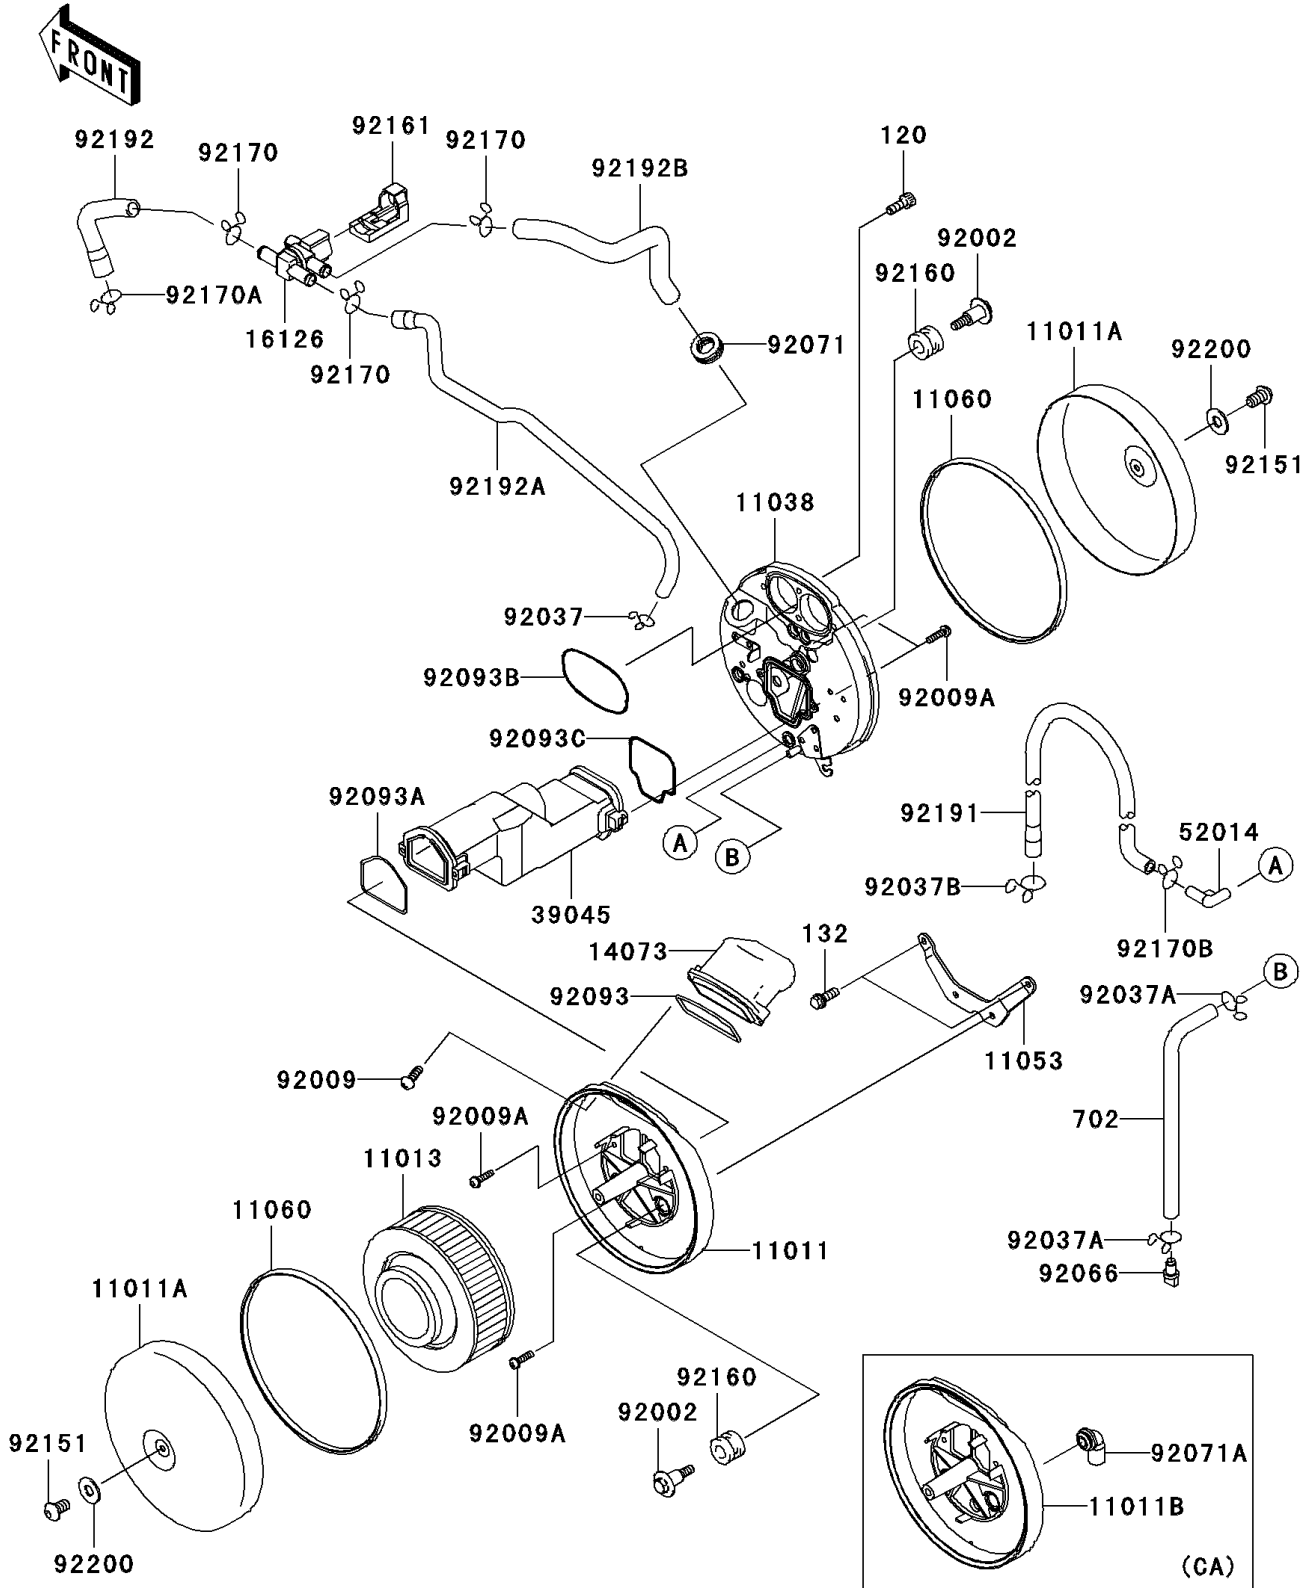

2006 Vulcan 1600 Mean Streak PARTS DIAGRAM

Air Cleaner

E1130

2006 Vulcan 1600 Mean Streak PARTS LIST

Air Cleaner

ITEM NAME	PART NUMBER	QUANTITY
BOLT-SOCKET,6X16 (Ref # 120)	120S0616	4
BOLT-FLANGED-SMALL,6X16 (Ref # 132)	132J0616	2
CASE-AIR FILTER,COVER (Ref # 11011A)	11011-0021	2
ELEMENT-AIR FILTER (Ref # 11013)	11013-1248	1
CASE-ASSY-AIR FILTER,RH (Ref # 11038)	11038-0005	1
BRACKET (Ref # 11053)	11053-0231	1
GASKET,AIR FILTER CASE (Ref # 11060)	11060-1968	2
DUCT,AIR FILTER (Ref # 14073)	14073-1739	1
VALVE,AIR CUT (Ref # 16126)	16126-1437	1
DUCT-ASSY,CENTER (Ref # 39045)	39045-0003	1
ELBOW (Ref # 52014)	52014-1083	1
BOLT,FLANGED,6X14X13.5 (Ref # 92002)	92002-1595	3
SCREW,TAPPING,5X16 (Ref # 92009)	92009-1264	2
SCREW,PAN-WP-CROS,5X20 (Ref # 92009A)	92009-1905	4
CLAMP (Ref # 92037)	92037-1468	1
CLAMP,TUBE (Ref # 92037A)	92037-147	2
CLAMP (Ref # 92037B)	92037-1593	1
PLUG,DRAIN (Ref # 92066)	92066-1211	1
GROMMET,AIR FILTER (Ref # 92071)	92071-1028	1
SEAL,AIR FILTER CASE (Ref # 92093)	92093-1408	1
SEAL,DUCT,LH (Ref # 92093A)	92093-1459	1
SEAL (Ref # 92093B)	92093-1485	1
SEAL,DUCT,RH (Ref # 92093C)	92093-1491	1
BOLT,8X14 (Ref # 92151)	92151-1438	2
DAMPER (Ref # 92160)	92160-1594	3
DAMPER (Ref # 92161)	92161-0002	1
CLAMP (Ref # 92170)	92170-1017	3
CLAMP,TUBE (Ref # 92170A)	92170-1445	1
CLAMP (Ref # 92170B)	92170-1695	1

2006 Vulcan 1600 Mean Streak PARTS LIST

Air Cleaner

ITEM NAME	PART NUMBER	QUANTITY
TUBE,BREATHER (Ref # 92191)	92191-1820	1
TUBE,FR HEAD-AIR SWITCH (Ref # 92192)	92192-0001	1
TUBE,RR HEAD-AIR SWITCH (Ref # 92192A)	92192-0002	1
TUBE,AIR SWITCH-AIR CLEANER (Ref # 92192B)	92192-0003	1
WASHER,8.5X20X1.6 (Ref # 92200)	92200-1463	2
TUBE-RUBBER,7X10X230 (Ref # 702)	702A07230	1
CASE-AIR FILTER,LH (Ref # 11011)	11011-0020	1
CASE-AIR FILTER,LH (Ref # 11011B)	11011-1601	1
GROMMET,AIR FILTER (Ref # 92071A)	92071-1114	1